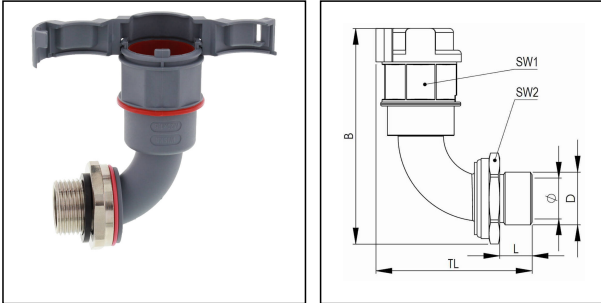

EMBF90-12-16-BG

Conduit fitting, 90° angle, brass

Products may differ in size, colour and appearance to those shown. If you require further information or customisation, please contact us directly.

Material Conduit fitting	polyamide UL94-V0
Material Connection thread	Brass nickel-plated
Material sealing gasket	TPU
Protection class	IP68, IP66
Temp. range min	-40 °C
Temp. range max	100 °C
Operational areas	EN 45545 - Railway
NW	12
Thread type	M
Ø Connection thread D	16
Lead	1,5
Length screw-in thread L	12 mm
Ø inside	10 mm
Key width SW1	23 mm
Key width SW2	22 mm
Width B	72,7 mm
Total length TL	48,1 mm
Type of conduit fitting	90° Angle
UL 1696	Yes
Product Color	RAL 7031
Type	EMBF90-12-16-BG
Order no. RAL 7031	10107001
Packing unit	50
EAN number	4007686035940
Tariff number	74122000