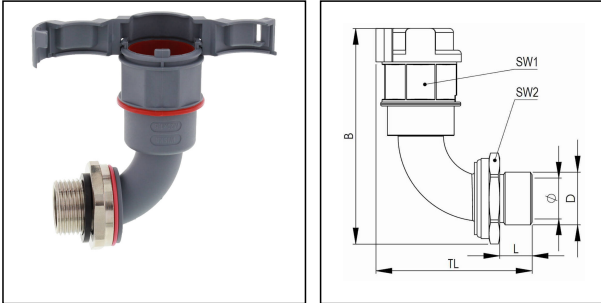

EMBF90-12-20-BG

Conduit fitting, 90° angle, brass

Products may differ in size, colour and appearance to those shown. If you require further information or customisation, please contact us directly.

Material Conduit fitting	polyamide UL94-V0
Material Connection thread	Brass nickel-plated
Material sealing gasket	TPU
Protection class	IP68, IP66
Temp. range min	-40 °C
Temp. range max	100 °C
Operational areas	EN 45545 - Railway
NW	12
Thread type	M
Ø Connection thread D	20
Lead	1,5
Length screw-in thread L	12 mm
Ø inside	10 mm
Key width SW1	23 mm
Key width SW2	22 mm
Width B	72,7 mm
Total length TL	48,1 mm
Type of conduit fitting	90° Angle
UL 1696	Yes
Product Color	RAL 7031
Type	EMBF90-12-20-BG
Order no. RAL 7031	10107002
Packing unit	50
EAN number	4007686035964
Tariff number	74122000