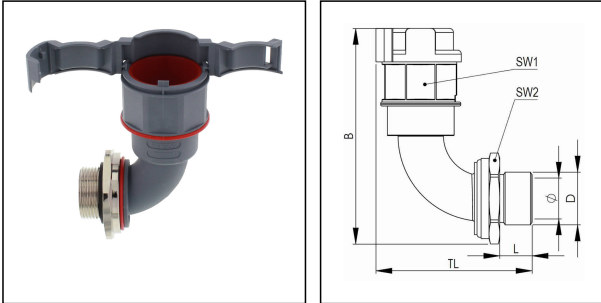

EMBF90-23-32-BG

Conduit fitting, 90° angle, brass

Products may differ in size, colour and appearance to those shown. If you require further information or customisation, please contact us directly.

Material Conduit fitting	polyamide UL94-V0
Material Connection thread	Brass nickel-plated
Material sealing gasket	TPU
Protection class	IP68, IP66
Temp. range min	-40 °C
Temp. range max	100 °C
Operational areas	EN 45545 - Railway
NW	23
Thread type	M
Ø Connection thread D	32
Lead	1,5
Length screw-in thread L	12 mm
Ø inside	18 mm
Key width SW1	41 mm
Key width SW2	36 mm
Width B	96,2 mm
Total length TL	59,9 mm
Type of conduit fitting	90° Angle
UL 1696	Yes
Product Color	RAL 7031
Type	EMBF90-23-32-BG
Order no. RAL 7031	10107006
Packing unit	25
EAN number	4007686036046
Tariff number	74122000