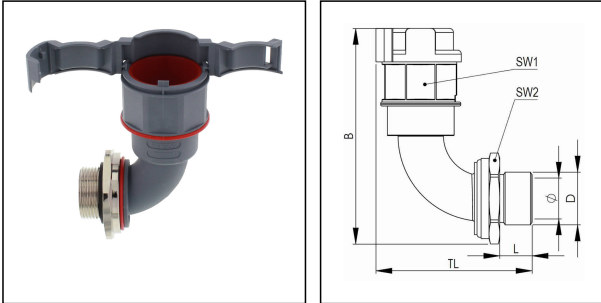

## EMBF90-29-40-BG

Conduit fitting, 90° angle, brass

Products may differ in size, colour and appearance to those shown. If you require further information or customisation, please contact us directly.

<b>Material Conduit fitting</b>	polyamide UL94-V0
<b>Material Connection thread</b>	Brass nickel-plated
<b>Material sealing gasket</b>	TPU
<b>Protection class</b>	IP66, IP68
<b>Temp. range min</b>	-40 °C
<b>Temp. range max</b>	100 °C
<b>Operational areas</b>	EN 45545 - Railway
<b>NW</b>	29
<b>Thread type</b>	M
<b>Ø Connection thread D</b>	40
<b>Lead</b>	1,5
<b>Length screw-in thread L</b>	12 mm
<b>Ø inside</b>	26 mm
<b>Key width SW1</b>	46 mm
<b>Key width SW2</b>	41 mm
<b>Width B</b>	108,7 mm
<b>Total length TL</b>	65,9 mm
<b>Type of conduit fitting</b>	90° Angle
<b>UL 1696</b>	Yes
<b>Product Color</b>	RAL 7031
<b>Type</b>	EMBF90-29-40-BG
<b>Order no. RAL 7031</b>	10107008
<b>Packing unit</b>	10
<b>EAN number</b>	4007686036084
<b>Tariff number</b>	74122000