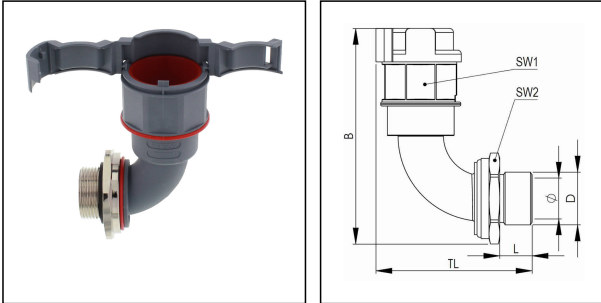

EMBF90-48-50-BG

Conduit fitting, 90° angle, brass

Products may differ in size, colour and appearance to those shown. If you require further information or customisation, please contact us directly.

Material Conduit fitting	polyamide UL94-V0
Material Connection thread	Brass nickel-plated
Material sealing gasket	TPU
Protection class	IP68, IP66
Temp. range min	-40 °C
Temp. range max	100 °C
Operational areas	EN 45545 - Railway
NW	48
Thread type	M
Ø Connection thread D	50
Lead	1,5
Length screw-in thread L	14 mm
Ø inside	42 mm
Key width SW1	65 mm
Key width SW2	60 mm
Width B	138,4 mm
Total length TL	93,4 mm
Type of conduit fitting	90° Angle
UL 1696	Yes
Product Color	RAL 7031
Type	EMBF90-48-50-BG
Order no. RAL 7031	10107011
Packing unit	5
EAN number	4007686036145
Tariff number	74122000