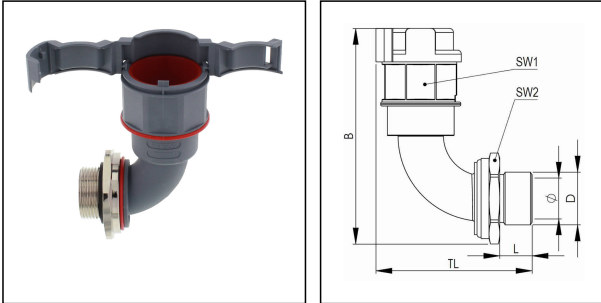

EMBF90-48-63-BG

Conduit fitting, 90° angle, brass

Products may differ in size, colour and appearance to those shown. If you require further information or customisation, please contact us directly.

Material Conduit fitting	polyamide UL94-V0
Material Connection thread	Brass nickel-plated
Material sealing gasket	TPU
Protection class	IP68, IP66
Temp. range min	-40 °C
Temp. range max	100 °C
Operational areas	EN 45545 - Railway
NW	48
Thread type	M
Ø Connection thread D	63
Lead	1,5
Length screw-in thread L	14 mm
Ø inside	42 mm
Key width SW1	70 mm
Key width SW2	60 mm
Width B	141,1 mm
Total length TL	93,4 mm
Type of conduit fitting	90° Angle
UL 1696	Yes
Product Color	RAL 7031
Type	EMBF90-48-63-BG
Order no. RAL 7031	10107012
Packing unit	5
EAN number	4007686036169
Tariff number	74122000