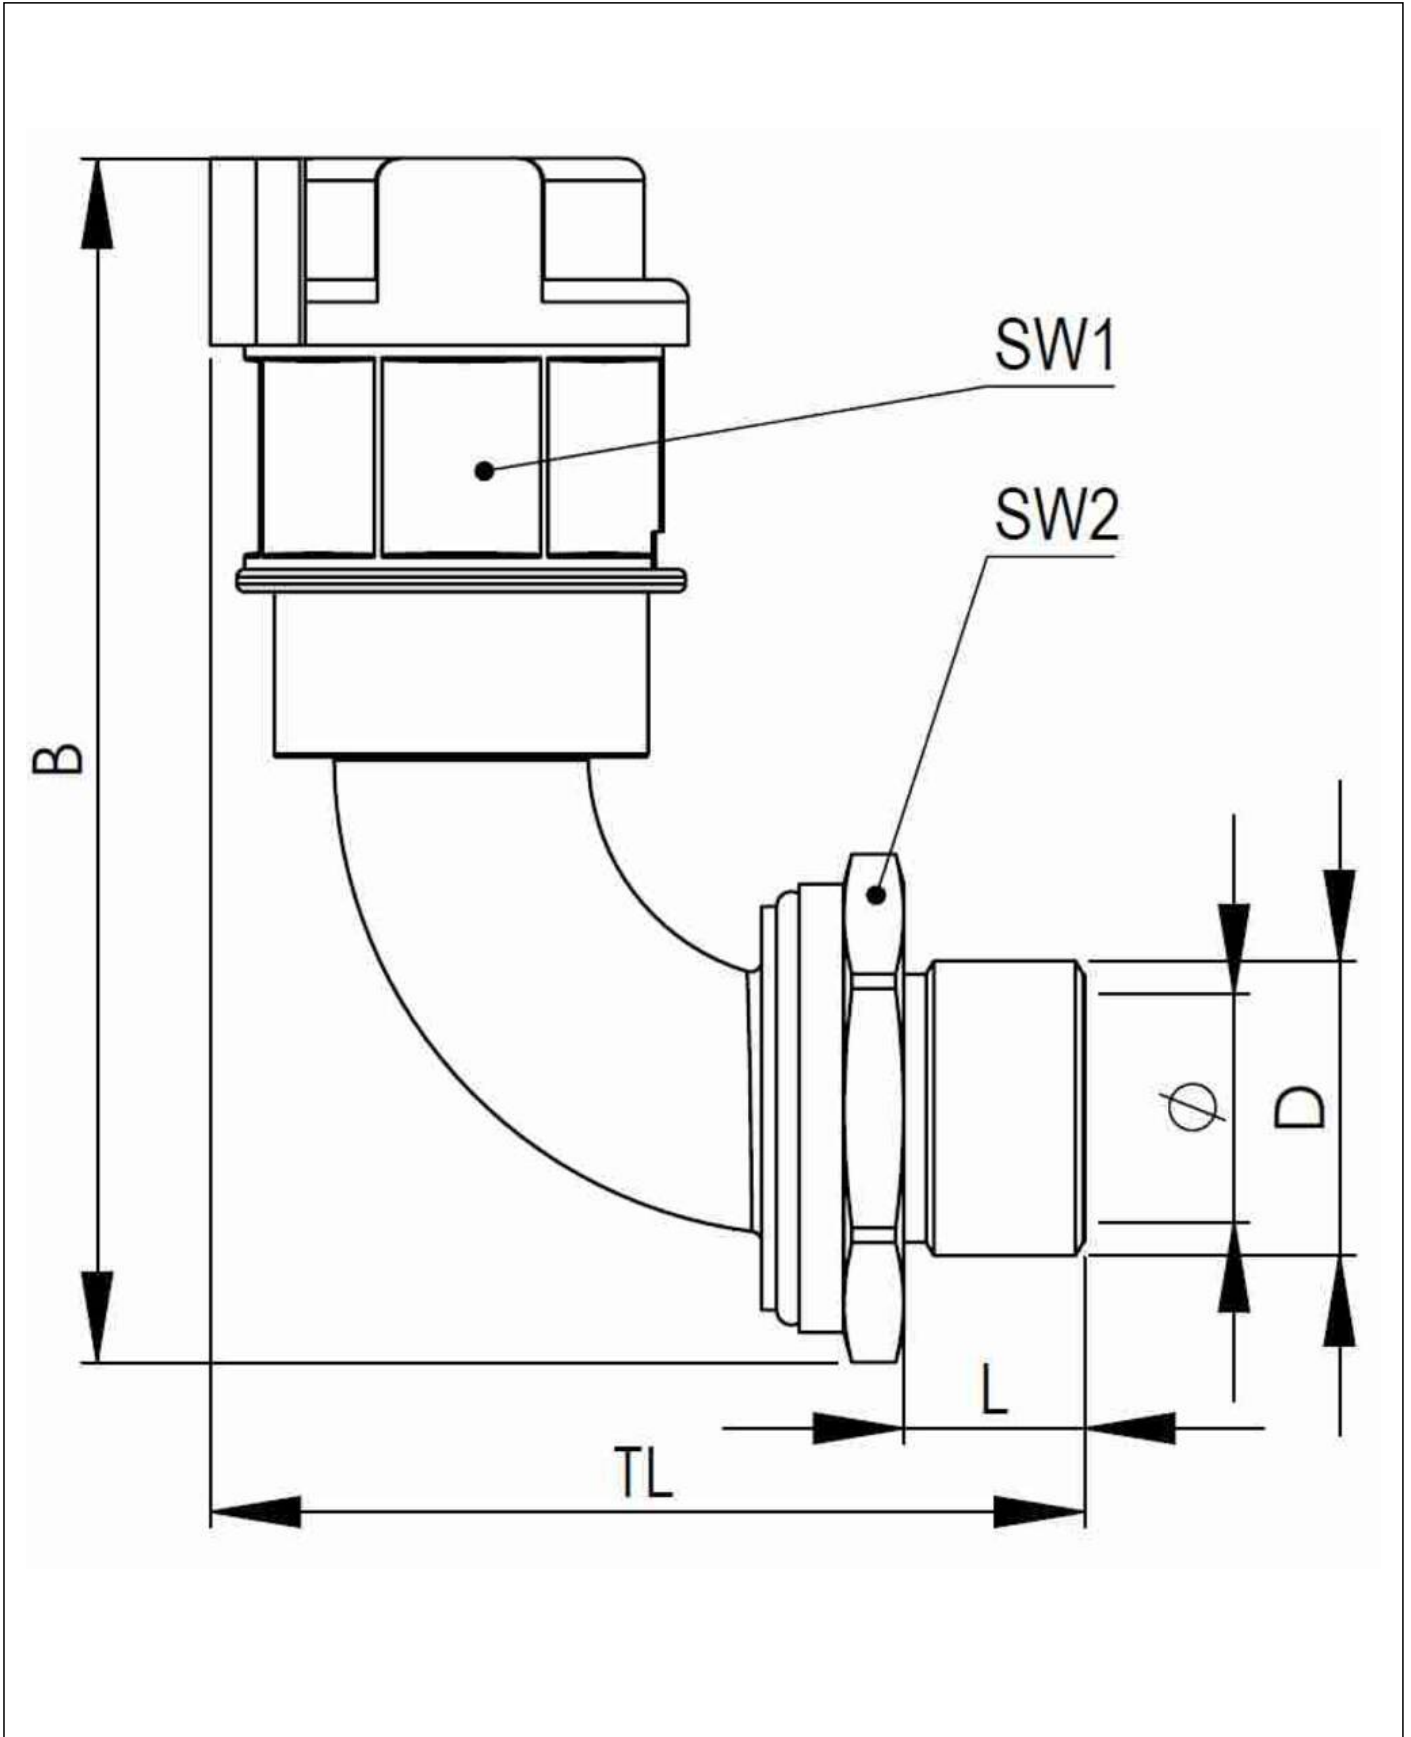

Your Contact:

WISKA Hoppmann GmbH

Kisdorfer Weg 28 · 24568 Kaltenkirchen · Germany

☎ +49-4191-508-0 · 📠 +49-4191-508-209

contact@wiska.de · www.wiska.com