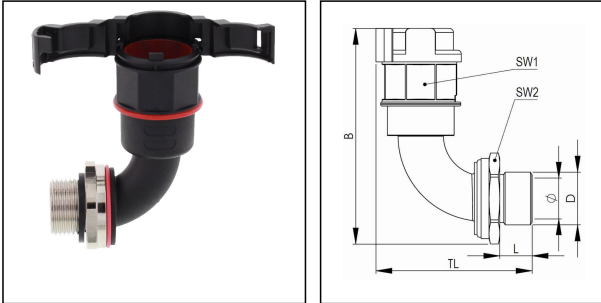

EMBF90-07-12-BK

Conduit fitting, 90° angle, brass

Products may differ in size, colour and appearance to those shown. If you require further information or customisation, please contact us directly.

BRACE

| | |
|----------------------------|---------------------|
| Material Conduit fitting | polyamide UL94-V0 |
| Material Connection thread | Brass nickel-plated |
| Material sealing gasket | TPU |
| Protection class | IP68, IP66 |
| Temp. range min | -40 °C |
| Temp. range max | 100 °C |
| Operational areas | EN 45545 - Railway |
| NW | 7 |
| Thread type | M |
| Ø Connection thread D | 12 |
| Lead | 1,5 |
| Length screw-in thread L | 9 mm |
| Ø inside | 6 mm |
| Key width SW1 | 18 mm |
| Key width SW2 | 17 mm |
| Width B | 65,6 mm |
| Total length TL | 40,4 mm |
| Type of conduit fitting | 90° Angle |
| UL 1696 | No |
| Product Color | RAL 9005 |
| Type | EMBF90-07-12-BK |
| Order no. RAL 9005 | 10107013 |
| Packing unit | 50 |
| EAN number | 4007686036183 |
| Tariff number | 74122000 |