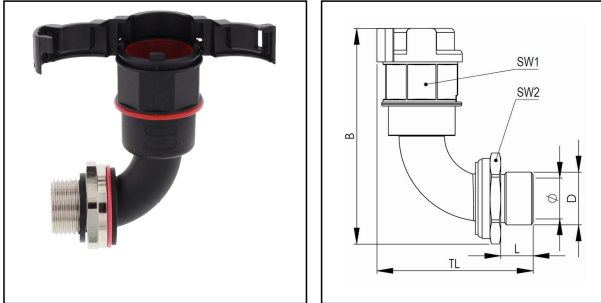

EMBF90-10-16-BK

Conduit fitting, 90° angle, brass

Products may differ in size, colour and appearance to those shown. If you require further information or customisation, please contact us directly.

BRACE

Material Conduit fitting	polyamide UL94-V0
Material Connection thread	Brass nickel-plated
Material sealing gasket	TPU
Protection class	IP66, IP68
Temp. range min	-40 °C
Temp. range max	100 °C
Operational areas	EN 45545 - Railway
NW	10
Thread type	M
Ø Connection thread D	16
Lead	1,5
Length screw-in thread L	12 mm
Ø inside	7 mm
Key width SW1	22 mm
Key width SW2	20 mm
Width B	71,1 mm
Total length TL	44 mm
Type of conduit fitting	90° Angle
UL 1696	Yes
Product Color	RAL 9005
Type	EMBF90-10-16-BK
Order no. RAL 9005	10107015
Packing unit	50
EAN number	4007686036220
Tariff number	74122000