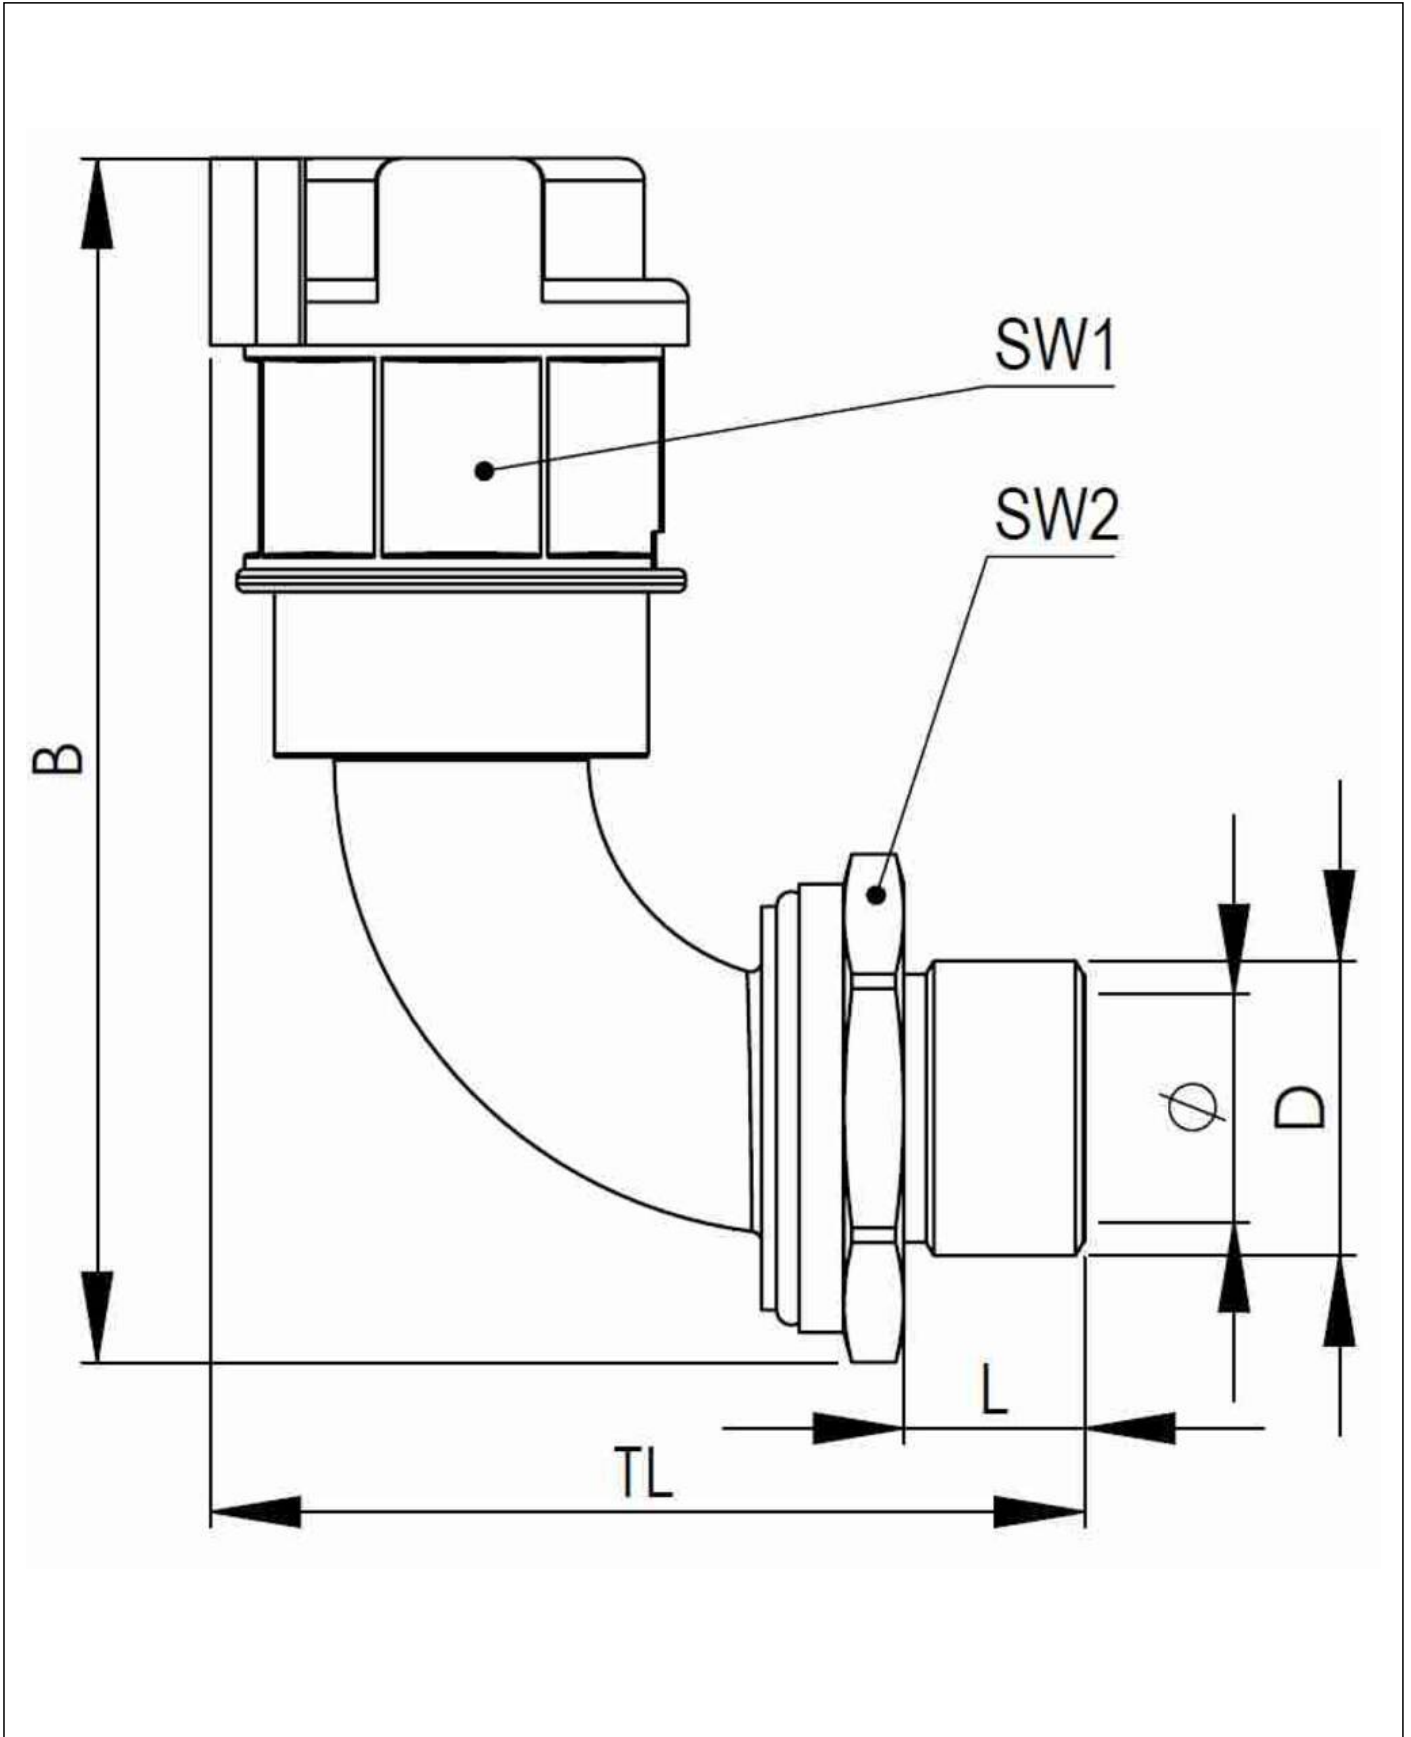

Your Contact:
WISKA Hoppmann GmbH
Kisdorfer Weg 28 · 24568 Kaltenkirchen · Germany
☎ +49-4191-508-0 · 📠 +49-4191-508-209
contact@wiska.de · www.wiska.com

Other technical data on request / subject to change without notice