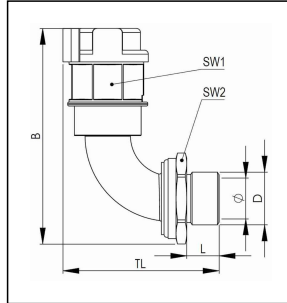

## EMBF90-12-16-BK

Conduit fitting, 90° angle, brass

Products may differ in size, colour and appearance to those shown. If you require further information or customisation, please contact us directly.

<b>Material Conduit fitting</b>	polyamide UL94-V0
<b>Material Connection thread</b>	Brass nickel-plated
<b>Material sealing gasket</b>	TPU
<b>Protection class</b>	IP68, IP66
<b>Temp. range min</b>	-40 °C
<b>Temp. range max</b>	100 °C
<b>Operational areas</b>	EN 45545 - Railway
<b>NW</b>	12
<b>Thread type</b>	M
<b>Ø Connection thread D</b>	16
<b>Lead</b>	1,5
<b>Length screw-in thread L</b>	12 mm
<b>Ø inside</b>	10 mm
<b>Key width SW1</b>	23 mm
<b>Key width SW2</b>	22 mm
<b>Width B</b>	72,7 mm
<b>Total length TL</b>	48,1 mm
<b>Type of conduit fitting</b>	90° Angle
<b>UL 1696</b>	Yes
<b>Product Color</b>	RAL 9005
<b>Type</b>	EMBF90-12-16-BK
<b>Order no. RAL 9005</b>	10107016
<b>Packing unit</b>	50
<b>EAN number</b>	4007686036244
<b>Tariff number</b>	74122000