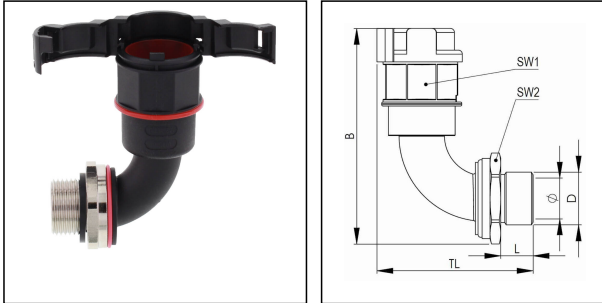

## EMBF90-12-20-BK

Conduit fitting, 90° angle, brass

Products may differ in size, colour and appearance to those shown. If you require further information or customisation, please contact us directly.

<b>Material Conduit fitting</b>	polyamide UL94-V0
<b>Material Connection thread</b>	Brass nickel-plated
<b>Material sealing gasket</b>	TPU
<b>Protection class</b>	IP68, IP66
<b>Temp. range min</b>	-40 °C
<b>Temp. range max</b>	100 °C
<b>Operational areas</b>	EN 45545 - Railway
<b>NW</b>	12
<b>Thread type</b>	M
<b>Ø Connection thread D</b>	20
<b>Lead</b>	1,5
<b>Length screw-in thread L</b>	12 mm
<b>Ø inside</b>	10 mm
<b>Key width SW1</b>	23 mm
<b>Key width SW2</b>	22 mm
<b>Width B</b>	72,7 mm
<b>Total length TL</b>	48,1 mm
<b>Type of conduit fitting</b>	90° Angle
<b>UL 1696</b>	Yes
<b>Product Color</b>	RAL 9005
<b>Type</b>	EMBF90-12-20-BK
<b>Order no. RAL 9005</b>	10107017
<b>Packing unit</b>	50
<b>EAN number</b>	4007686036268
<b>Tariff number</b>	74122000