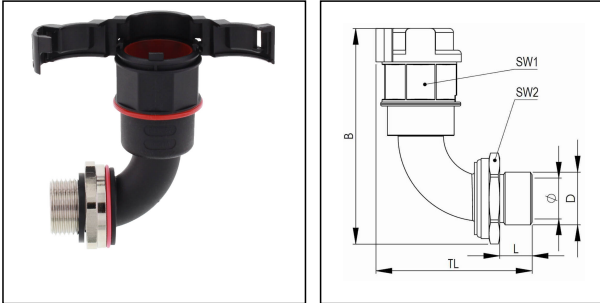

EMBF90-17-25-BK

Conduit fitting, 90° angle, brass

Products may differ in size, colour and appearance to those shown. If you require further information or customisation, please contact us directly.

Material Conduit fitting	polyamide UL94-V0
Material Connection thread	Brass nickel-plated
Material sealing gasket	TPU
Protection class	IP68, IP66
Temp. range min	-40 °C
Temp. range max	100 °C
Operational areas	EN 45545 - Railway
NW	17
Thread type	M
Ø Connection thread D	25
Lead	1,5
Length screw-in thread L	12 mm
Ø inside	13 mm
Key width SW1	30 mm
Key width SW2	27 mm
Width B	82 mm
Total length TL	52 mm
Type of conduit fitting	90° Angle
UL 1696	Yes
Product Color	RAL 9005
Type	EMBF90-17-25-BK
Order no. RAL 9005	10107019
Packing unit	50
EAN number	4007686036305
Tariff number	74122000