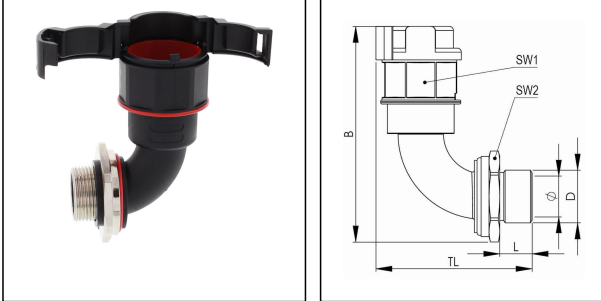

EMBF90-36-40-BK

Conduit fitting, 90° angle, brass

Products may differ in size, colour and appearance to those shown. If you require further information or customisation, please contact us directly.

Material Conduit fitting	polyamide UL94-V0
Material Connection thread	Brass nickel-plated
Material sealing gasket	TPU
Protection class	IP68, IP66
Temp. range min	-40 °C
Temp. range max	100 °C
Operational areas	EN 45545 - Railway
NW	36
Thread type	M
Ø Connection thread D	40
Lead	1,5
Length screw-in thread L	12 mm
Ø inside	33 mm
Key width SW1	50 mm
Key width SW2	50 mm
Width B	122,2 mm
Total length TL	80,7 mm
Type of conduit fitting	90° Angle
UL 1696	Yes
Product Color	RAL 9005
Type	EMBF90-36-40-BK
Order no. RAL 9005	10107024
Packing unit	10
EAN number	4007686036404
Tariff number	74122000