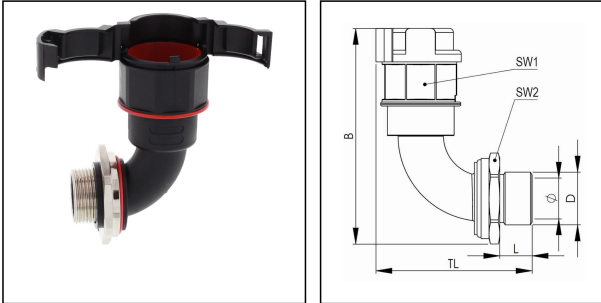

EMBF90-36-50-BK

Conduit fitting, 90° angle, brass

Products may differ in size, colour and appearance to those shown. If you require further information or customisation, please contact us directly.

Material Conduit fitting	polyamide UL94-V0
Material Connection thread	Brass nickel-plated
Material sealing gasket	TPU
Protection class	IP68, IP66
Temp. range min	-40 °C
Temp. range max	100 °C
Operational areas	EN 45545 - Railway
NW	36
Thread type	M
Ø Connection thread D	50
Lead	1,5
Length screw-in thread L	14 mm
Ø inside	33 mm
Key width SW1	55 mm
Key width SW2	50 mm
Width B	125 mm
Total length TL	82,7 mm
Type of conduit fitting	90° Angle
UL 1696	Yes
Product Color	RAL 9005
Type	EMBF90-36-50-BK
Order no. RAL 9005	10107025
Packing unit	10
EAN number	4007686036428
Tariff number	74122000