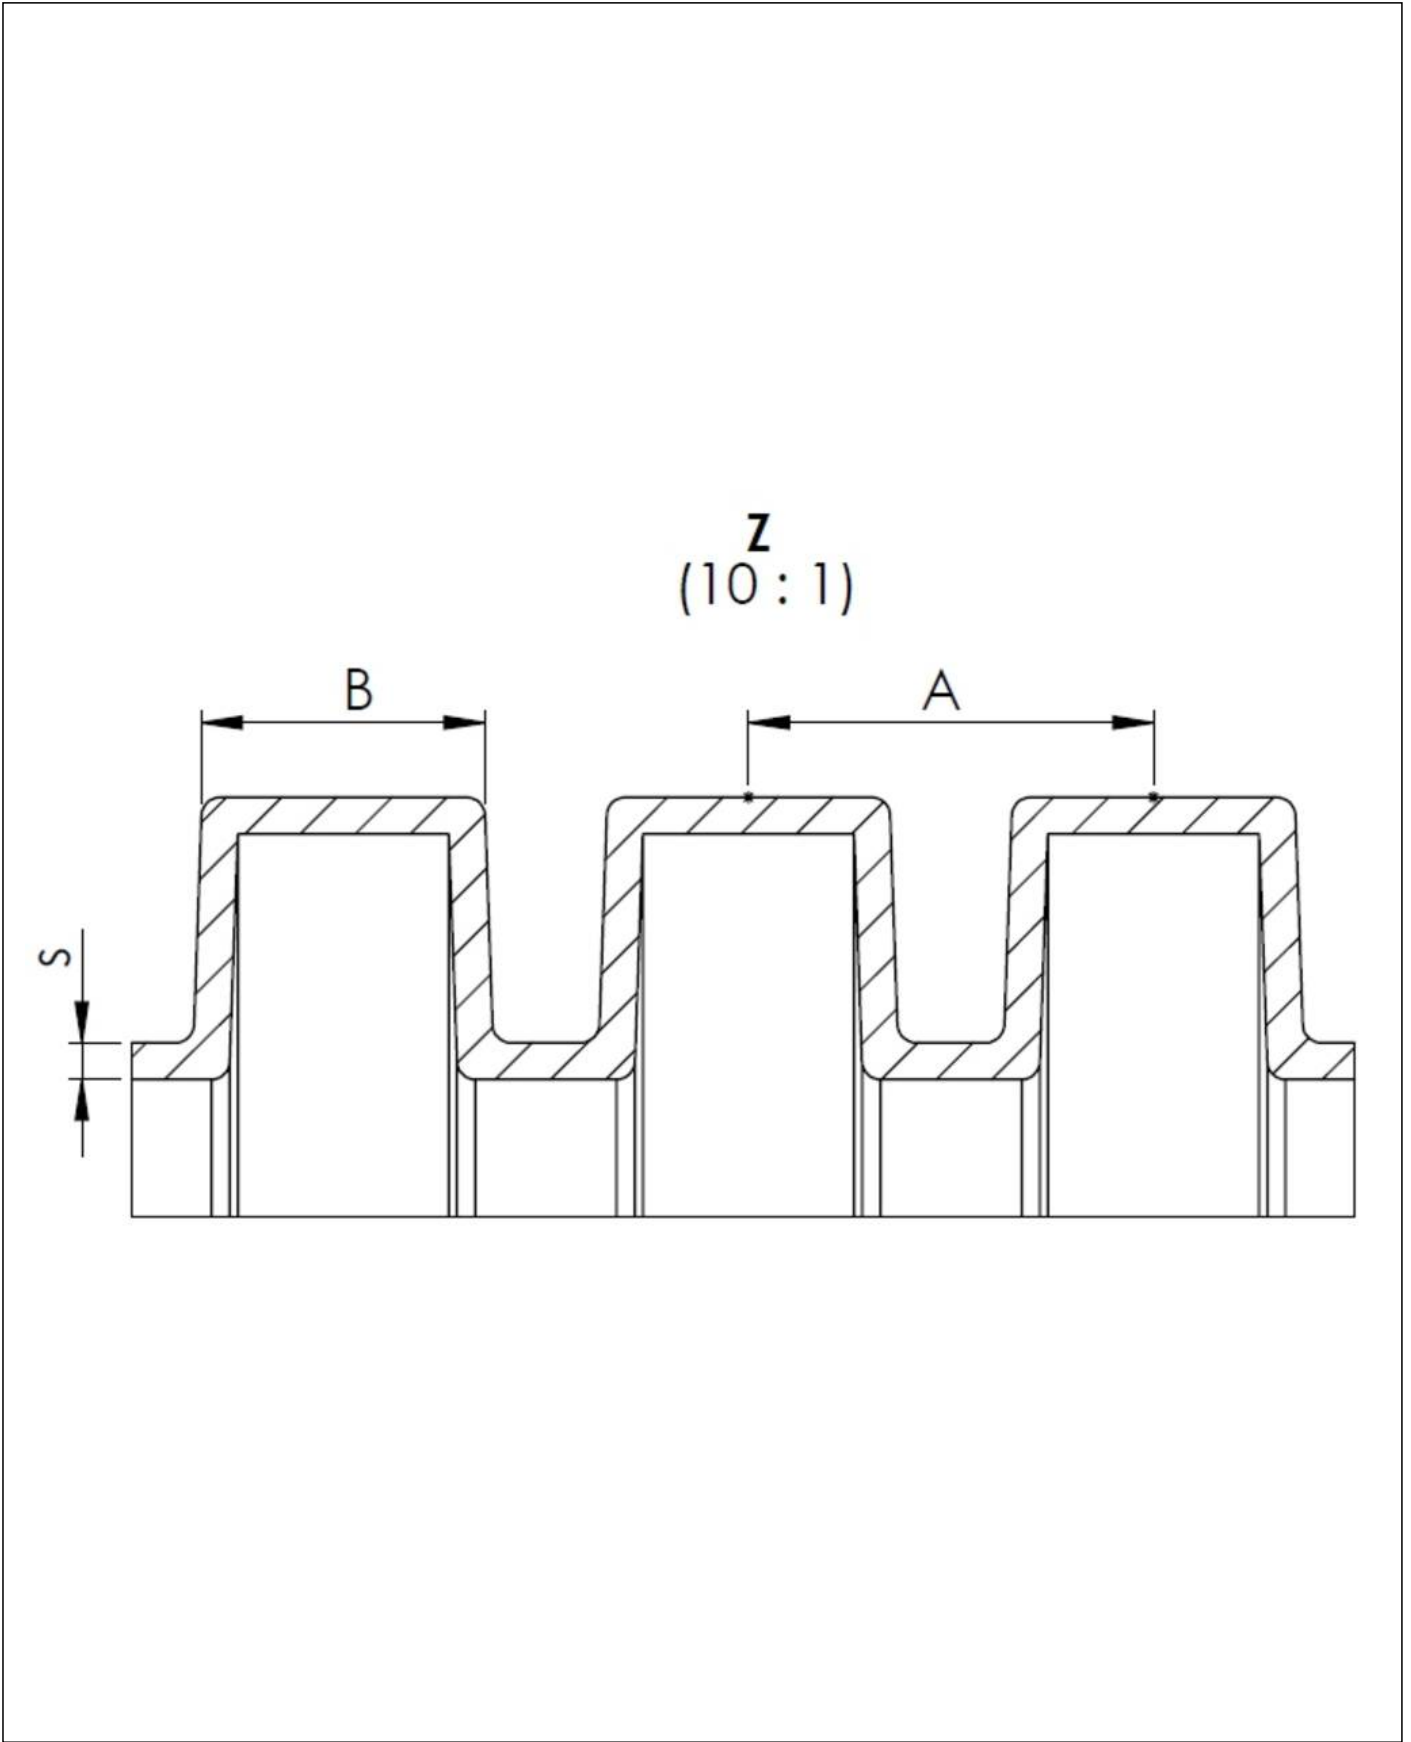

Your Contact:

WISKA Hoppmann GmbH

Kisdorfer Weg 28 · 24568 Kaltenkirchen · Germany

☎ +49-4191-508-0 · 📠 +49-4191-508-209

contact@wiska.de · www.wiska.com