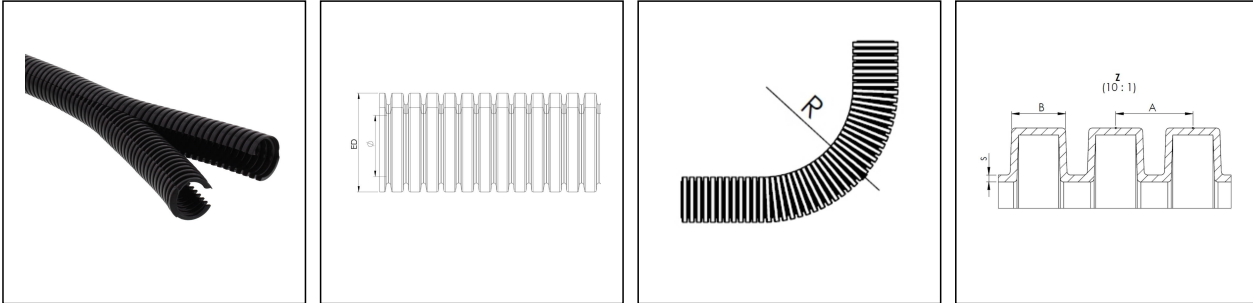

BCA-29-D-BK

Conduit divided PA6 UL94-V0, RAL 9005, NW29

Products may differ in size, colour and appearance to those shown. If you require further information or customisation, please contact us directly.

Material	PA6 UL94-V0
Temp. range min	-40 °C
Temp. range max	140 °C
Operational areas	EN 45545 - Railway
Product Color	RAL 9005
NW	29
External diameter ED	34,5 mm
Ø inside	26,6 mm
Profile width A	5,1 mm
Width B	3,3 mm
Bending radius R	140 mm
Wall thickness S	0,8 mm
Closable (two-part)	yes
Model	divided
Type	BCA-29-D-BK
Order no. RAL 9005	10107124
Packing unit	25 m
EAN number	4007686037807
Tariff number	39173900
ETIM-Classification	EC001177