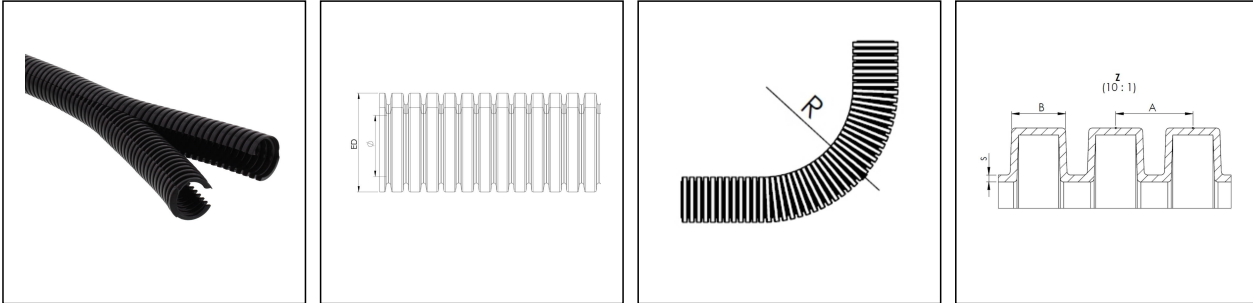

BCAV-10-D-BK

Conduit, divided PA6 UL94-V2

Products may differ in size, colour and appearance to those shown. If you require further information or customisation, please contact us directly.

Material	PA6 UL94-V2
Temp. range min	-40 °C
Temp. range max	125 °C
Operational areas	for subsequent assembly
Product Color	RAL 9005
NW	10
External diameter ED	12,9 mm
Ø inside	7,9 mm
Profile width A	4 mm
Width B	2,9 mm
Bending radius R	60 mm
Wall thickness S	0,5 mm
Closable (two-part)	yes
Model	divided
Type	BCAV-10-D-BK
Order no. RAL 9005	10107134
Packing unit	50 m
EAN number	4007686038002
Tariff number	39173900
ETIM-Classification	EC001177