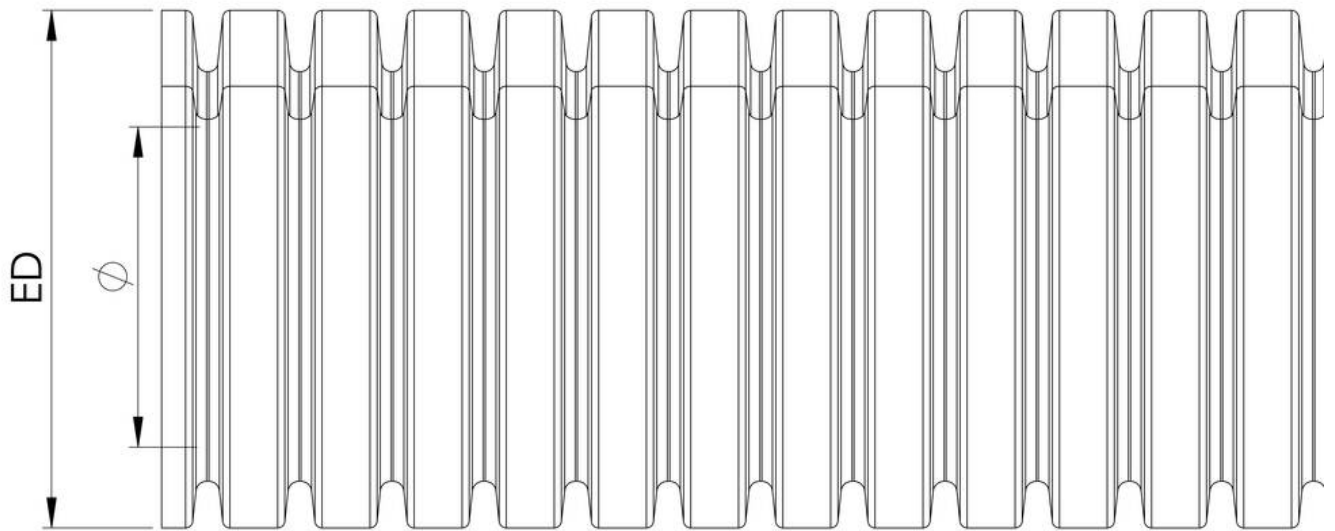

Your Contact:

WISKA Hoppmann GmbH

Kisdorfer Weg 28 · 24568 Kaltenkirchen · Germany

☎ +49-4191-508-0 · 📠 +49-4191-508-209

✉ contact@wiska.de · www.wiska.com