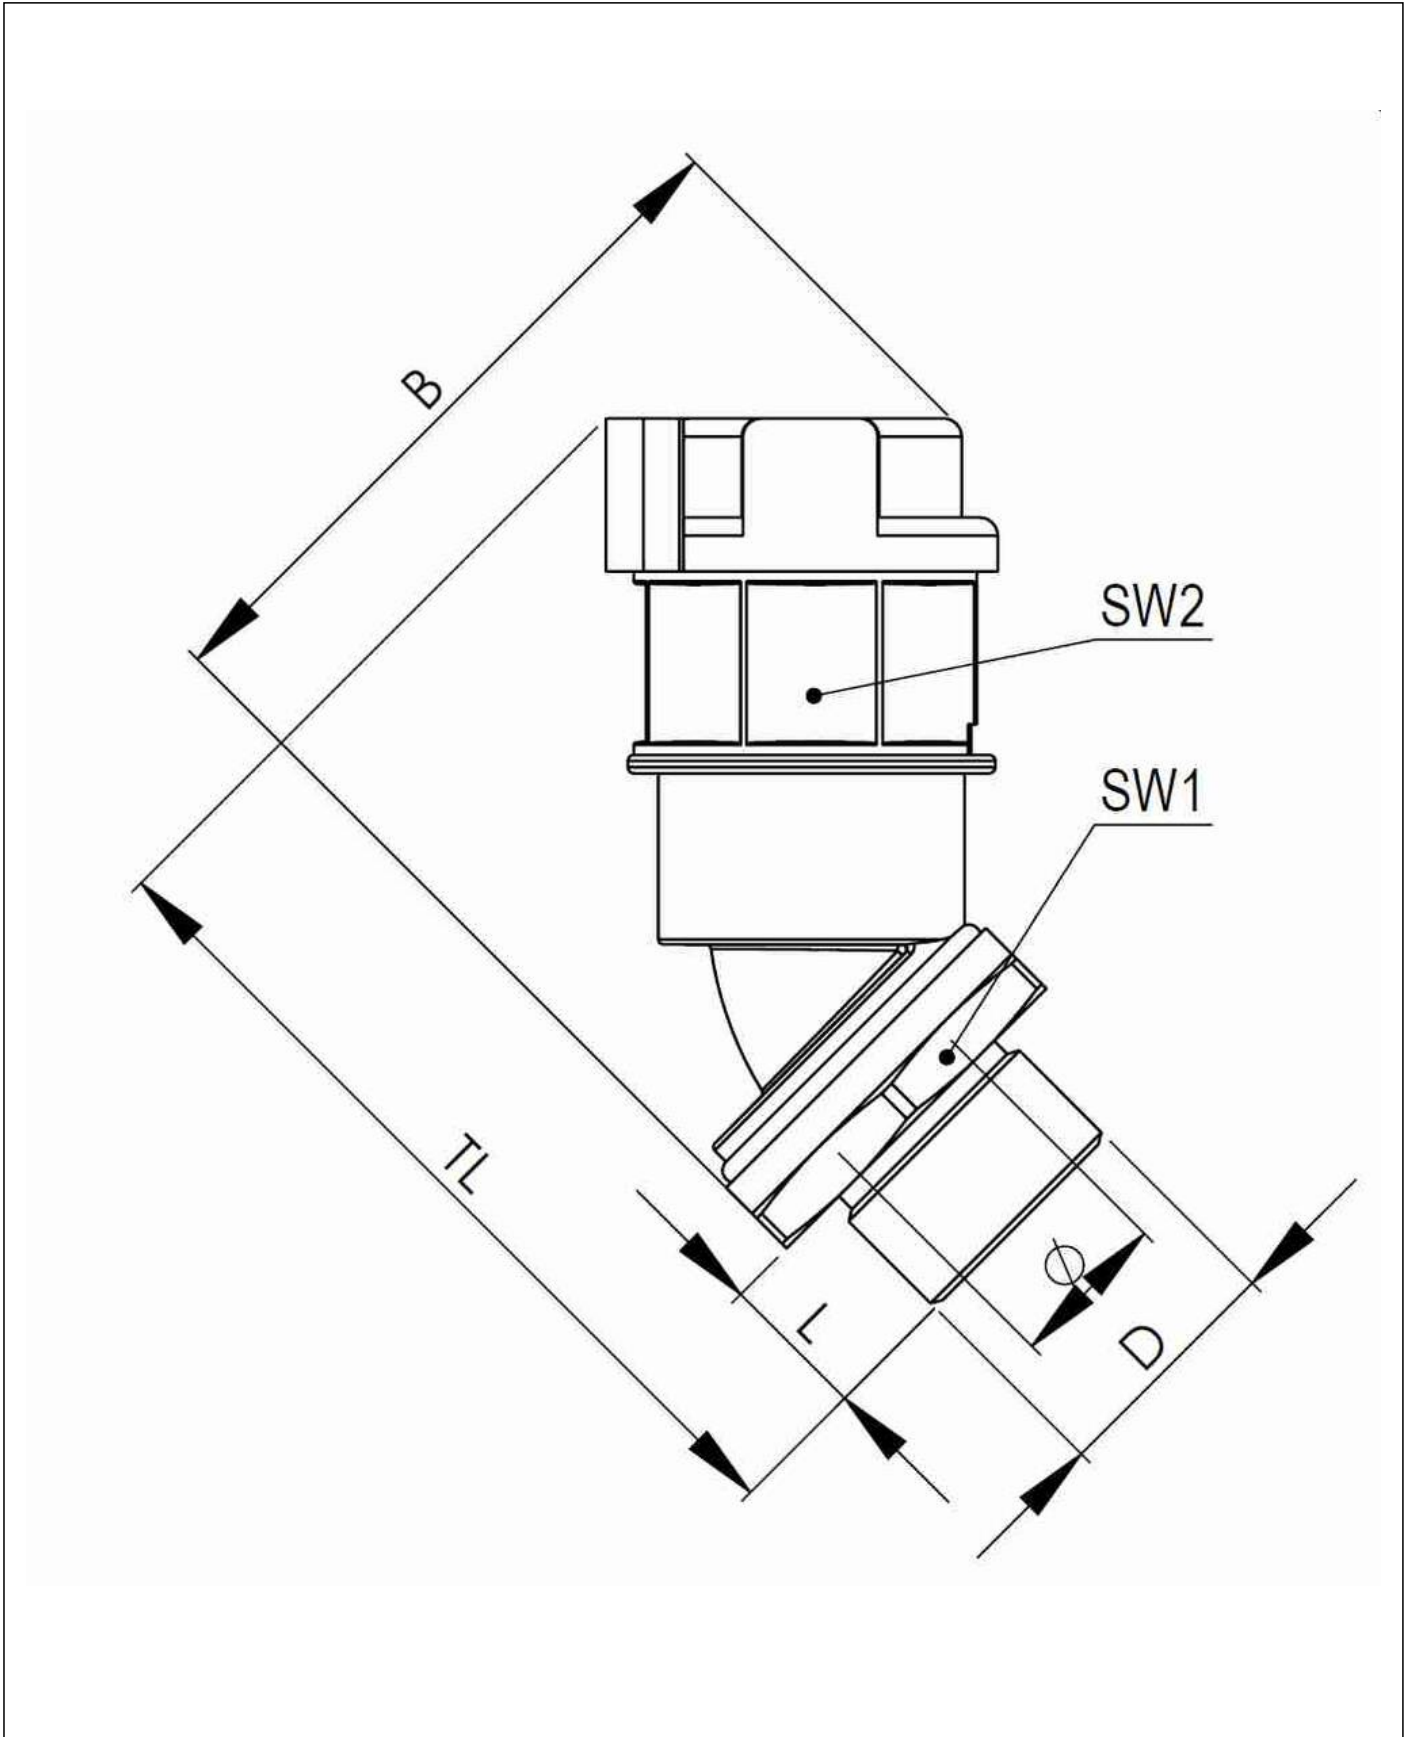

Your Contact:

WISKA Hoppmann GmbH

Kisdorfer Weg 28 · 24568 Kaltenkirchen · Germany

☎ +49-4191-508-0 · 📠 +49-4191-508-209

contact@wiska.de · www.wiska.com