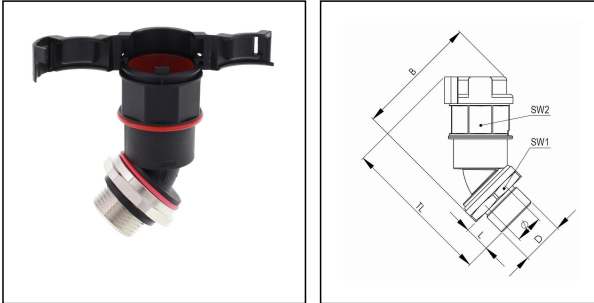

EMBF45-07-12-BK

Conduit fitting, 45° angle, plastic/brass, RAL 9005, NW 07 / M12

Products may differ in size, colour and appearance to those shown. If you require further information or customisation, please contact us directly.

Material Conduit fitting	polyamide UL94-V0
Material Connection thread	Brass nickel-plated
Material sealing gasket	TPU
Protection class	IP68, IP66
Temp. range min	-40 °C
Temp. range max	100 °C
Operational areas	EN 45545 - Railway
NW	7
Thread type	M
Ø Connection thread D	12
Lead	1,5
Length screw-in thread L	9 mm
Ø inside	6 mm
Key width SW1	18 mm
Key width SW2	17 mm
Width B	45,8 mm
Total length TL	55,7 mm
Type of conduit fitting	45° Angle
UL 1696	No
Product Color	RAL 9005
Type	EMBF45-07-12-BK
Order no. RAL 9005	10107318
Packing unit	50
EAN number	4007686041668
Tariff number	74122000