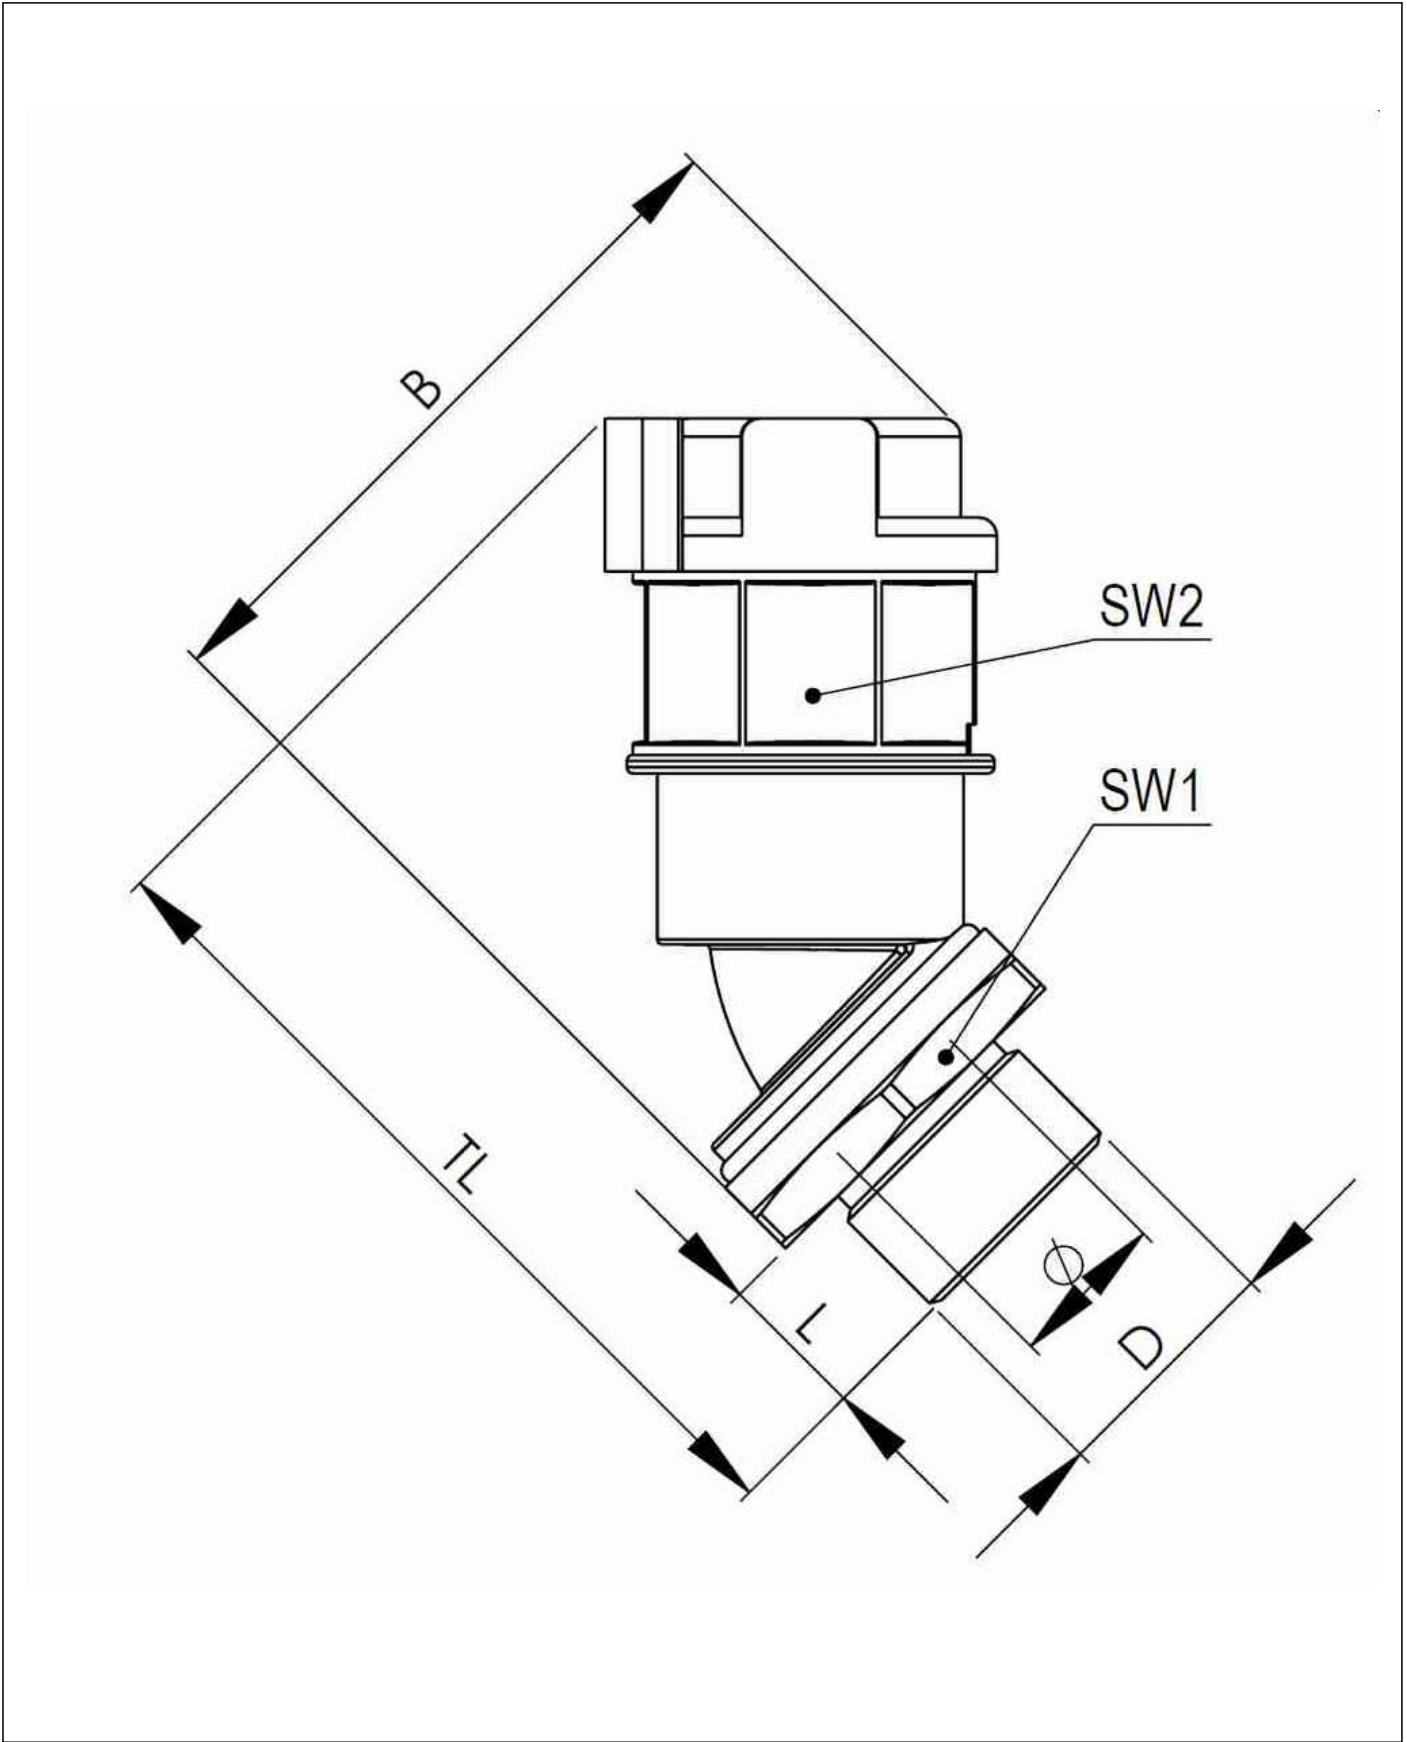

Your Contact:
WISKA Hoppmann GmbH
Kisdorfer Weg 28 · 24568 Kaltenkirchen · Germany
☎ +49-4191-508-0 · 📠 +49-4191-508-209
contact@wiska.de · www.wiska.com