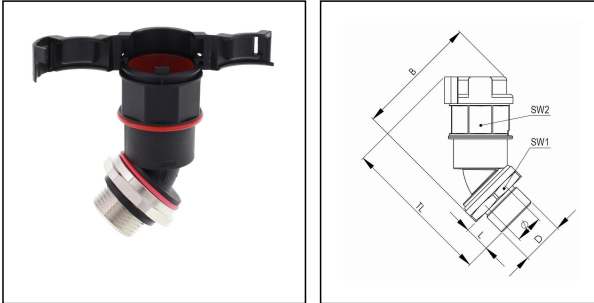

## EMBF45-10-16-BK

Conduit fitting, 45° angle, plastic/brass, RAL 9005, NW 10 / M16

Products may differ in size, colour and appearance to those shown. If you require further information or customisation, please contact us directly.

<b>Material Conduit fitting</b>	polyamide UL94-V0
<b>Material Connection thread</b>	Brass nickel-plated
<b>Material sealing gasket</b>	TPU
<b>Protection class</b>	IP66, IP68
<b>Temp. range min</b>	-40 °C
<b>Temp. range max</b>	100 °C
<b>Operational areas</b>	EN 45545 - Railway
<b>NW</b>	10
<b>Thread type</b>	M
<b>Ø Connection thread D</b>	16
<b>Lead</b>	1,5
<b>Length screw-in thread L</b>	12 mm
<b>Ø inside</b>	7 mm
<b>Key width SW1</b>	22 mm
<b>Key width SW2</b>	20 mm
<b>Width B</b>	51,4 mm
<b>Total length TL</b>	62 mm
<b>Type of conduit fitting</b>	45° Angle
<b>UL 1696</b>	Yes
<b>Product Color</b>	RAL 9005
<b>Type</b>	EMBF45-10-16-BK
<b>Order no. RAL 9005</b>	10107320
<b>Packing unit</b>	50
<b>EAN number</b>	4007686041705
<b>Tariff number</b>	74122000