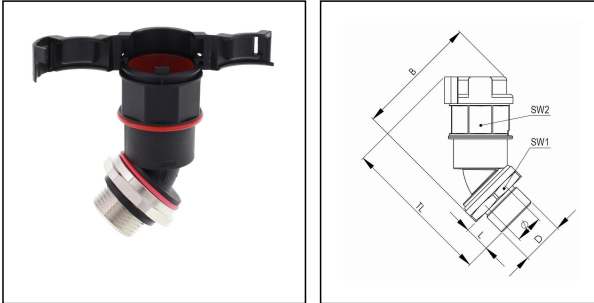

EMBF45-12-16-BK

Conduit fitting, 45° angle, plastic/brass, RAL 9005, NW 12 / M16

Products may differ in size, colour and appearance to those shown. If you require further information or customisation, please contact us directly.

Material Conduit fitting	polyamide UL94-V0
Material Connection thread	Brass nickel-plated
Material sealing gasket	TPU
Protection class	IP68, IP66
Temp. range min	-40 °C
Temp. range max	100 °C
Operational areas	EN 45545 - Railway
NW	12
Thread type	M
Ø Connection thread D	16
Lead	1,5
Length screw-in thread L	12 mm
Ø inside	10,7 mm
Key width SW1	23 mm
Key width SW2	22 mm
Width B	53,2 mm
Total length TL	63,8 mm
Type of conduit fitting	45° Angle
UL 1696	Yes
Product Color	RAL 9005
Type	EMBF45-12-16-BK
Order no. RAL 9005	10107321
Packing unit	50
EAN number	4007686041729
Tariff number	74122000