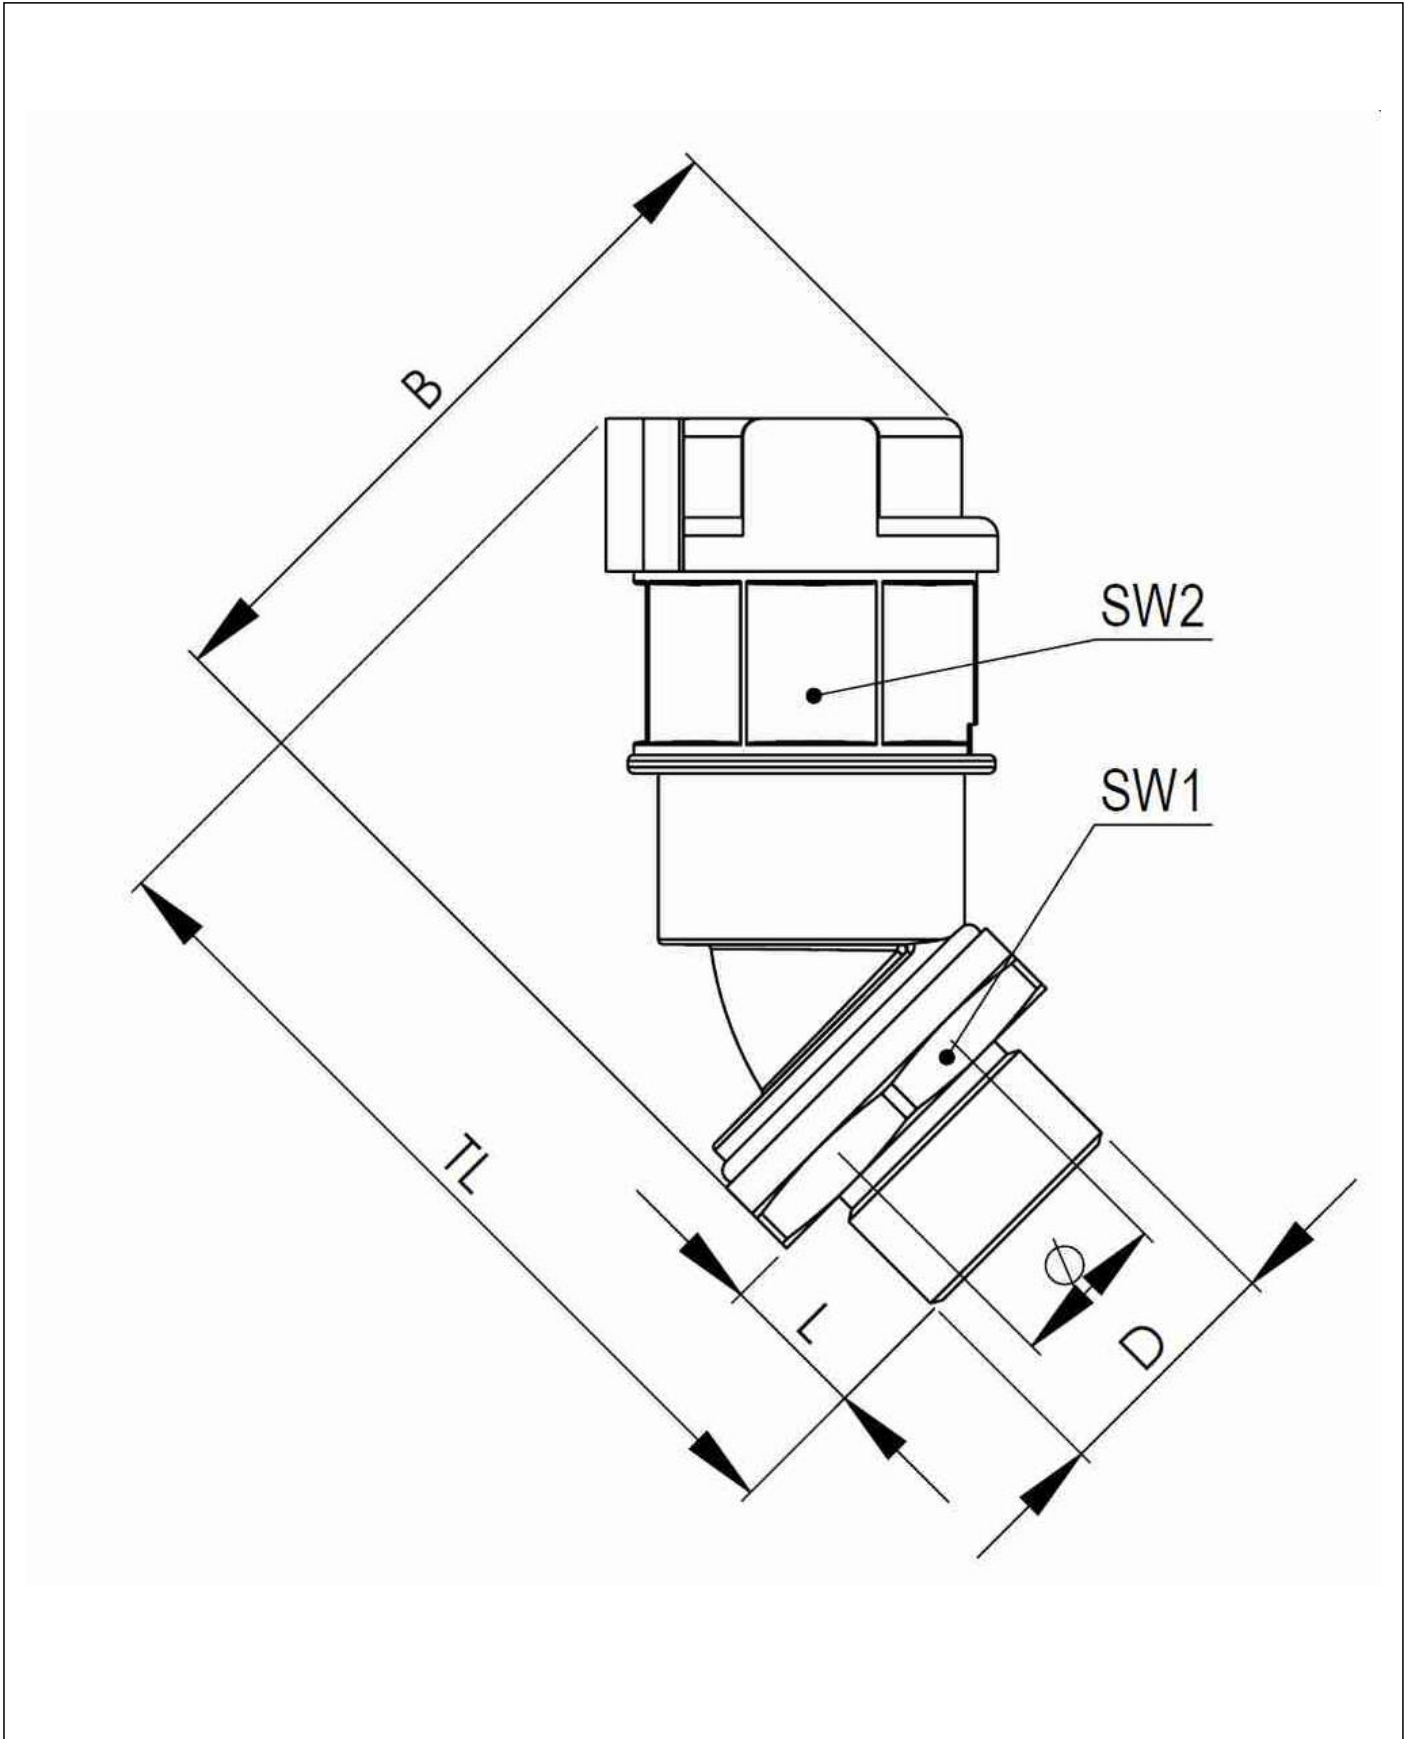

Your Contact:

WISKA Hoppmann GmbH

Kisdorfer Weg 28 · 24568 Kaltenkirchen · Germany

☎ +49-4191-508-0 · 📠 +49-4191-508-209

contact@wiska.de · www.wiska.com