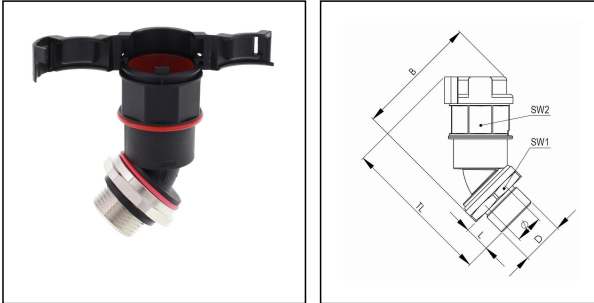

EMBF45-12-20-BK

Conduit fitting, 45° angle, plastic/brass, RAL 9005, NW 12 / M20

Products may differ in size, colour and appearance to those shown. If you require further information or customisation, please contact us directly.

Material Conduit fitting	polyamide UL94-V0
Material Connection thread	Brass nickel-plated
Material sealing gasket	TPU
Protection class	IP68, IP66
Temp. range min	-40 °C
Temp. range max	100 °C
Operational areas	EN 45545 - Railway
NW	12
Thread type	M
Ø Connection thread D	20
Lead	1,5
Length screw-in thread L	12 mm
Ø inside	10,7 mm
Key width SW1	23 mm
Key width SW2	22 mm
Width B	53,3 mm
Total length TL	63,8 mm
Type of conduit fitting	45° Angle
UL 1696	Yes
Product Color	RAL 9005
Type	EMBF45-12-20-BK
Order no. RAL 9005	10107322
Packing unit	50
EAN number	4007686041743
Tariff number	74122000