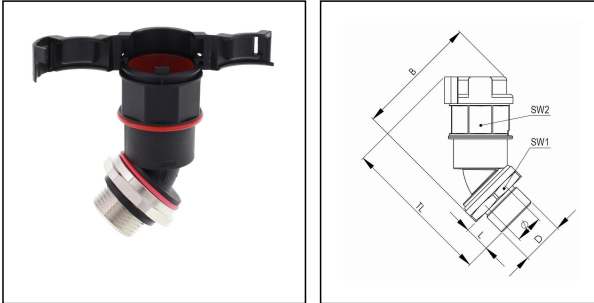

EMBF45-17-20-BK

Conduit fitting, 45° angle, plastic/brass, RAL 9005, NW 17 / M20

Products may differ in size, colour and appearance to those shown. If you require further information or customisation, please contact us directly.

Material Conduit fitting	polyamide UL94-V0
Material Connection thread	Brass nickel-plated
Material sealing gasket	TPU
Protection class	IP68, IP66
Temp. range min	-40 °C
Temp. range max	100 °C
Operational areas	EN 45545 - Railway
NW	17
Thread type	M
Ø Connection thread D	20
Lead	1,5
Length screw-in thread L	12 mm
Ø inside	13,2 mm
Key width SW1	30 mm
Key width SW2	27 mm
Width B	62 mm
Total length TL	69,4 mm
Type of conduit fitting	45° Angle
UL 1696	Yes
Product Color	RAL 9005
Type	EMBF45-17-20-BK
Order no. RAL 9005	10107323
Packing unit	50
EAN number	4007686041767
Tariff number	74122000