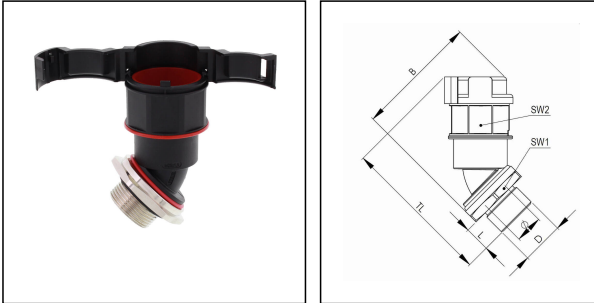

EMBF45-23-25-BK

Conduit fitting, 45° angle, plastic/brass, RAL 9005, NW 23 / M25

Products may differ in size, colour and appearance to those shown. If you require further information or customisation, please contact us directly.

Material Conduit fitting	polyamide UL94-V0
Material Connection thread	Brass nickel-plated
Material sealing gasket	TPU
Protection class	IP68, IP66
Temp. range min	-40 °C
Temp. range max	100 °C
Operational areas	EN 45545 - Railway
NW	23
Thread type	M
Ø Connection thread D	25
Lead	1,5
Length screw-in thread L	12 mm
Ø inside	18,2 mm
Key width SW1	41 mm
Key width SW2	36 mm
Width B	75,6 mm
Total length TL	80,9 mm
Type of conduit fitting	45° Angle
UL 1696	Yes
Product Color	RAL 9005
Type	EMBF45-23-25-BK
Order no. RAL 9005	10107325
Packing unit	25
EAN number	4007686041804
Tariff number	74122000