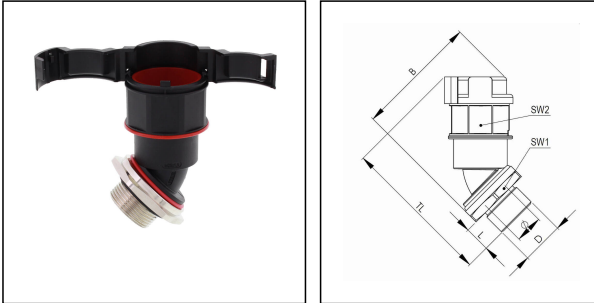

EMBF45-36-40-BK

Conduit fitting, 45° angle, plastic/brass, RAL 9005, NW 36 / M40

Products may differ in size, colour and appearance to those shown. If you require further information or customisation, please contact us directly.

Material Conduit fitting	polyamide UL94-V0
Material Connection thread	Brass nickel-plated
Material sealing gasket	TPU
Protection class	IP68, IP66
Temp. range min	-40 °C
Temp. range max	100 °C
Operational areas	EN 45545 - Railway
NW	36
Thread type	M
Ø Connection thread D	40
Lead	1,5
Length screw-in thread L	12 mm
Ø inside	33,5 mm
Key width SW1	50 mm
Key width SW2	50 mm
Width B	93,8 mm
Total length TL	96,5 mm
Type of conduit fitting	45° Angle
UL 1696	Yes
Product Color	RAL 9005
Type	EMBF45-36-40-BK
Order no. RAL 9005	10107329
Packing unit	10
EAN number	4007686041880
Tariff number	74122000