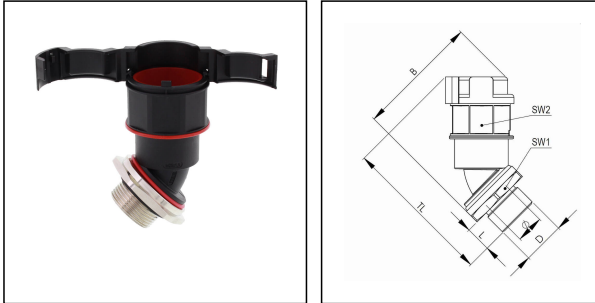

EMBF45-36-50-BK

Conduit fitting, 45° angle, plastic/brass, RAL 9005, NW 36 / M50

Products may differ in size, colour and appearance to those shown. If you require further information or customisation, please contact us directly.

Material Conduit fitting	polyamide UL94-V0
Material Connection thread	Brass nickel-plated
Material sealing gasket	TPU
Protection class	IP68, IP66
Temp. range min	-40 °C
Temp. range max	100 °C
Operational areas	EN 45545 - Railway
NW	36
Thread type	M
Ø Connection thread D	50
Lead	1,5
Length screw-in thread L	14 mm
Ø inside	33,5 mm
Key width SW1	50 mm
Key width SW2	50 mm
Width B	96,6 mm
Total length TL	98,5 mm
Type of conduit fitting	45° Angle
UL 1696	Yes
Product Color	RAL 9005
Type	EMBF45-36-50-BK
Order no. RAL 9005	10107330
Packing unit	10
EAN number	4007686041903
Tariff number	74122000