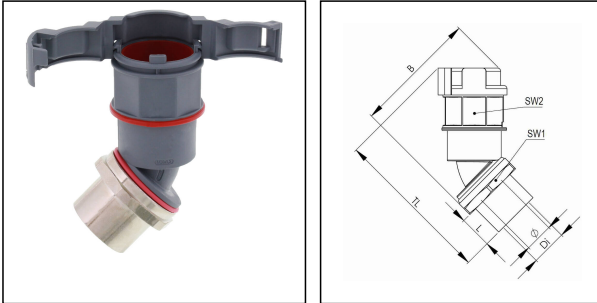

## EMBF45I-12-16-BG

Conduit fitting, internal thread, 45° angle, plastic/brass, RAL 7031, NW12 / M16

Products may differ in size, colour and appearance to those shown. If you require further information or customisation, please contact us directly.

<b>Material Conduit fitting</b>	polyamide UL94-V0
<b>Material Connection thread</b>	Brass nickel-plated
<b>Material sealing gasket</b>	TPU
<b>Protection class</b>	IP66, IP68
<b>Temp. range min</b>	-40 °C
<b>Temp. range max</b>	100 °C
<b>Operational areas</b>	EN 45545 - Railway
<b>NW</b>	12
<b>Thread type</b>	M
<b>Ø Connection thread D</b>	16
<b>Lead</b>	1,5
<b>Length screw-in thread L</b>	12 mm
<b>Ø inside</b>	10 mm
<b>Key width SW1</b>	24 mm
<b>Key width SW2</b>	22 mm
<b>Width B</b>	55,3 mm
<b>Total length TL</b>	70,5 mm
<b>Type of conduit fitting</b>	45° Angle
<b>UL 1696</b>	Yes
<b>Product Color</b>	RAL 7031
<b>Type</b>	EMBF45I-12-16-BG
<b>Order no. RAL 7031</b>	10107333
<b>Packing unit</b>	50
<b>EAN number</b>	4007686041965
<b>Tariff number</b>	74122000