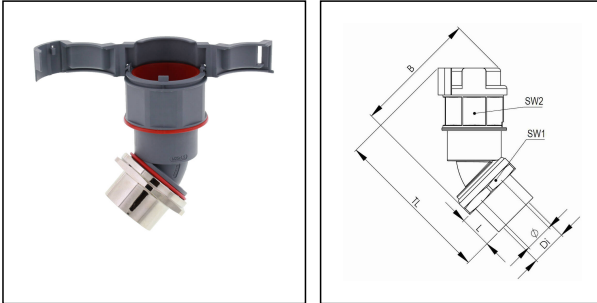

## EMBF45I-29-32-BG

Conduit fitting, internal thread, 45° angle, plastic/brass, RAL 7031, NW29 / M32

Products may differ in size, colour and appearance to those shown. If you require further information or customisation, please contact us directly.

<b>Material Conduit fitting</b>	polyamide UL94-V0
<b>Material Connection thread</b>	Brass nickel-plated
<b>Material sealing gasket</b>	TPU
<b>Protection class</b>	IP68, IP66
<b>Temp. range min</b>	-40 °C
<b>Temp. range max</b>	100 °C
<b>Operational areas</b>	EN 45545 - Railway
<b>NW</b>	29
<b>Thread type</b>	M
<b>Ø Connection thread D</b>	32
<b>Lead</b>	1,5
<b>Length screw-in thread L</b>	13 mm
<b>Ø inside</b>	26 mm
<b>Key width SW1</b>	46 mm
<b>Key width SW2</b>	41 mm
<b>Width B</b>	87,3 mm
<b>Total length TL</b>	94 mm
<b>Type of conduit fitting</b>	45° Angle
<b>UL 1696</b>	Yes
<b>Product Color</b>	RAL 7031
<b>Type</b>	EMBF45I-29-32-BG
<b>Order no. RAL 7031</b>	10107337
<b>Packing unit</b>	10
<b>EAN number</b>	4007686042047
<b>Tariff number</b>	74122000