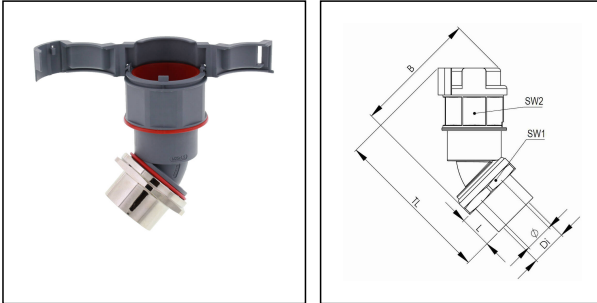

EMBF45I-48-50-BG

Conduit fitting, internal thread, 45° angle, plastic/brass, RAL 7031, NW48 / M50

Products may differ in size, colour and appearance to those shown. If you require further information or customisation, please contact us directly.

Material Conduit fitting	polyamide UL94-V0
Material Connection thread	Brass nickel-plated
Material sealing gasket	TPU
Protection class	IP68, IP66
Temp. range min	-40 °C
Temp. range max	100 °C
Operational areas	EN 45545 - Railway
NW	48
Thread type	M
Ø Connection thread D	50
Lead	1,5
Length screw-in thread L	13 mm
Ø inside	42 mm
Key width SW1	65 mm
Key width SW2	60 mm
Width B	111,2 mm
Total length TL	114,2 mm
Type of conduit fitting	45° Angle
UL 1696	Yes
Product Color	RAL 7031
Type	EMBF45I-48-50-BG
Order no. RAL 7031	10107339
Packing unit	5
EAN number	4007686042085
Tariff number	74122000