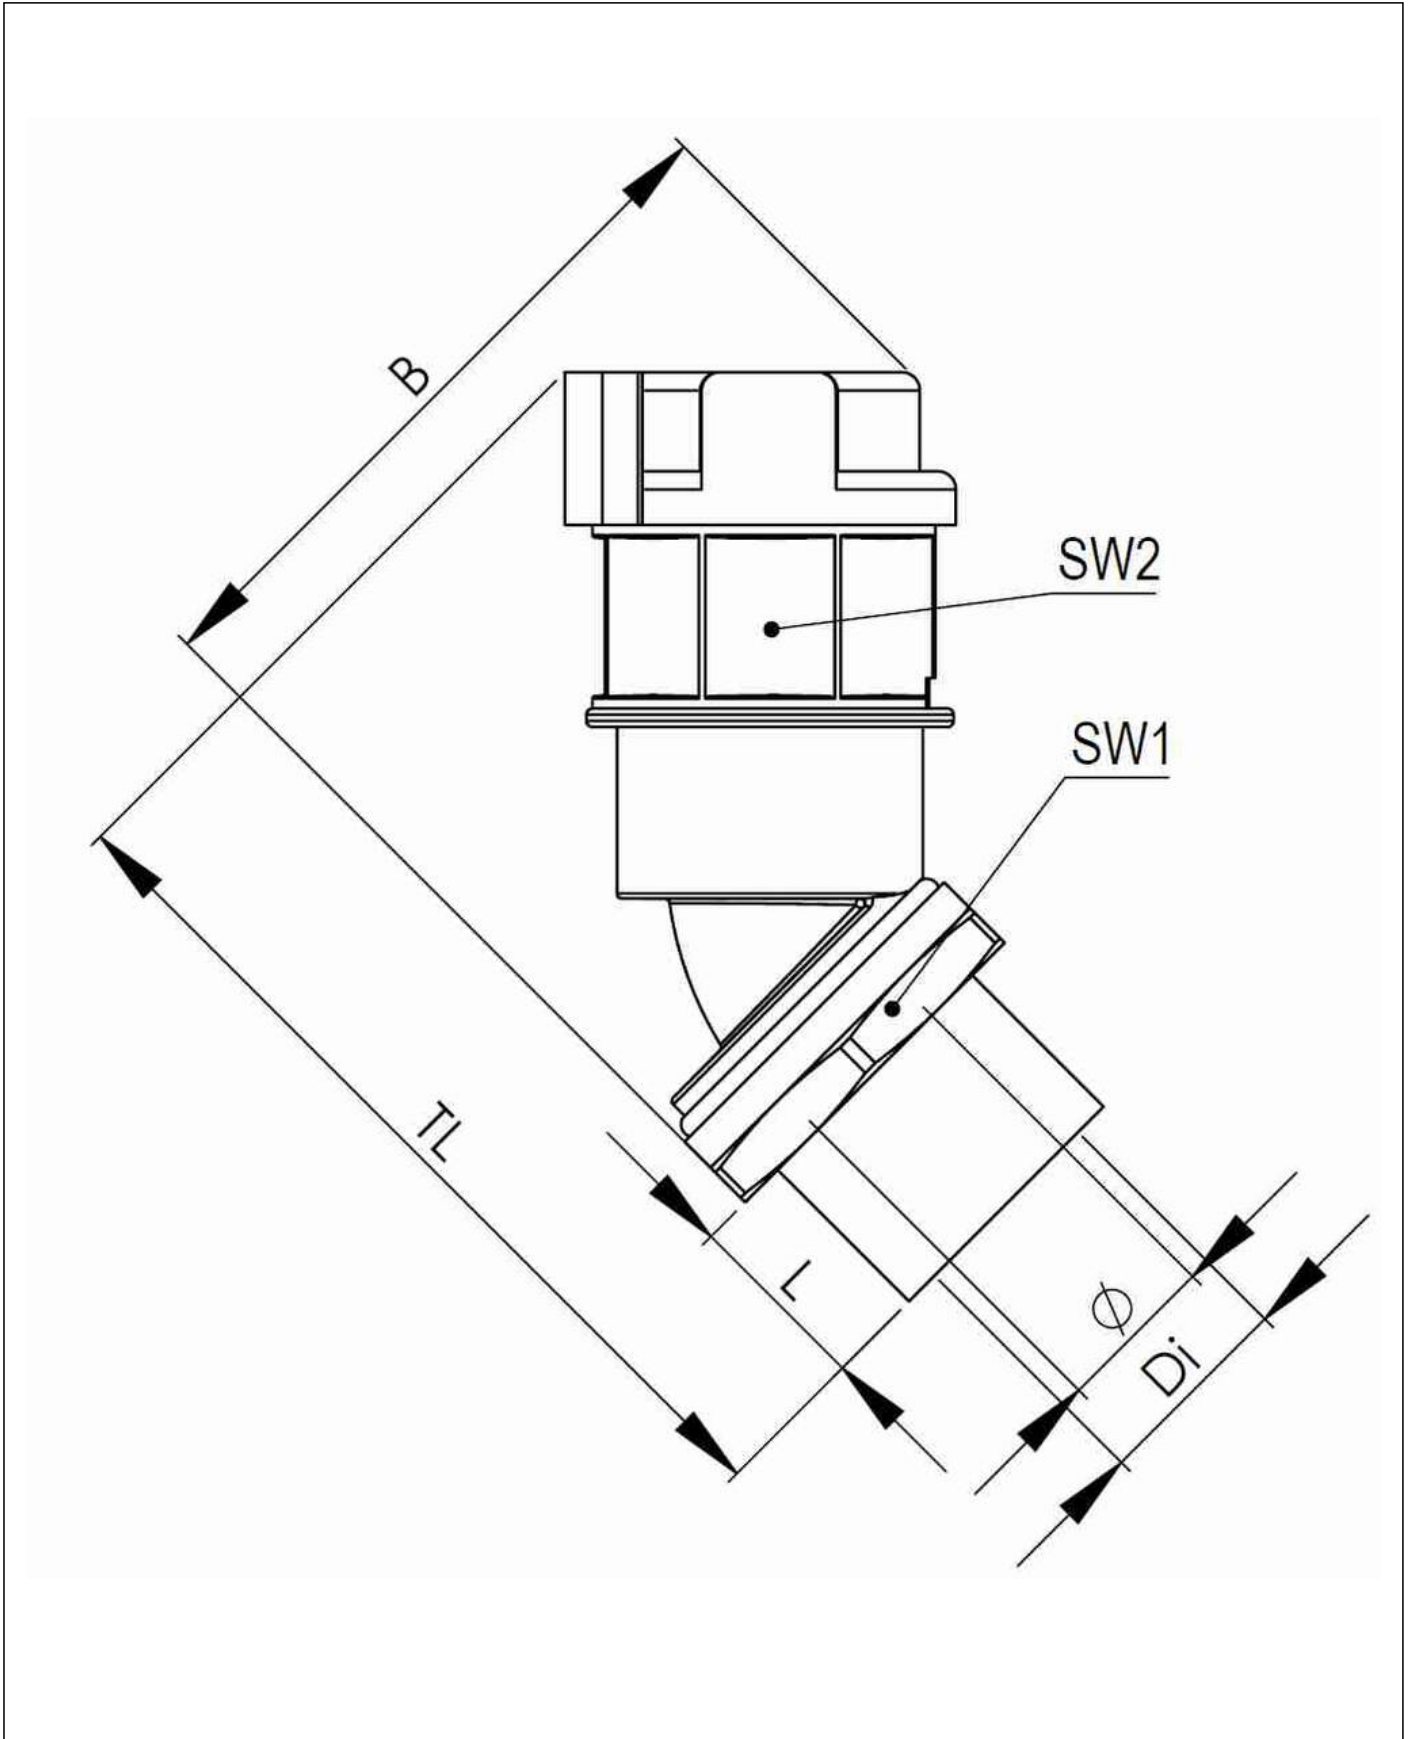

Your Contact:

WISKA Hoppmann GmbH

Kisdorfer Weg 28 · 24568 Kaltenkirchen · Germany

☎ +49-4191-508-0 · 📠 +49-4191-508-209

contact@wiska.de · www.wiska.com