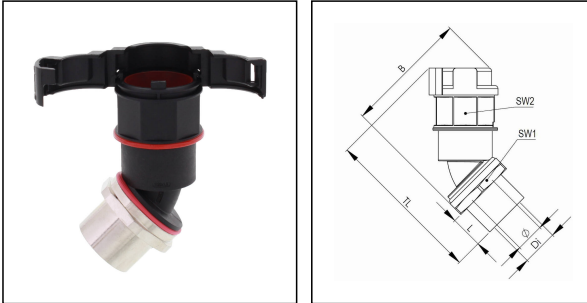

## EMBF45I-12-16-BK

Conduit fitting, internal thread, 45° angle, plastic/brass, RAL 9005, NW12 / M16

Products may differ in size, colour and appearance to those shown. If you require further information or customisation, please contact us directly.

<b>Material Conduit fitting</b>	polyamide UL94-V0
<b>Material Connection thread</b>	Brass nickel-plated
<b>Material sealing gasket</b>	TPU
<b>Protection class</b>	IP68, IP66
<b>Temp. range min</b>	-40 °C
<b>Temp. range max</b>	100 °C
<b>Operational areas</b>	EN 45545 - Railway
<b>NW</b>	12
<b>Thread type</b>	M
<b>Ø Connection thread D</b>	16
<b>Lead</b>	1,5
<b>Length screw-in thread L</b>	12 mm
<b>Ø inside</b>	10 mm
<b>Key width SW1</b>	24 mm
<b>Key width SW2</b>	22 mm
<b>Width B</b>	55,3 mm
<b>Total length TL</b>	70,5 mm
<b>Type of conduit fitting</b>	45° Angle
<b>UL 1696</b>	Yes
<b>Product Color</b>	RAL 9005
<b>Type</b>	EMBF45I-12-16-BK
<b>Order no. RAL 9005</b>	10107340
<b>Packing unit</b>	50
<b>EAN number</b>	4007686042108
<b>Tariff number</b>	74122000