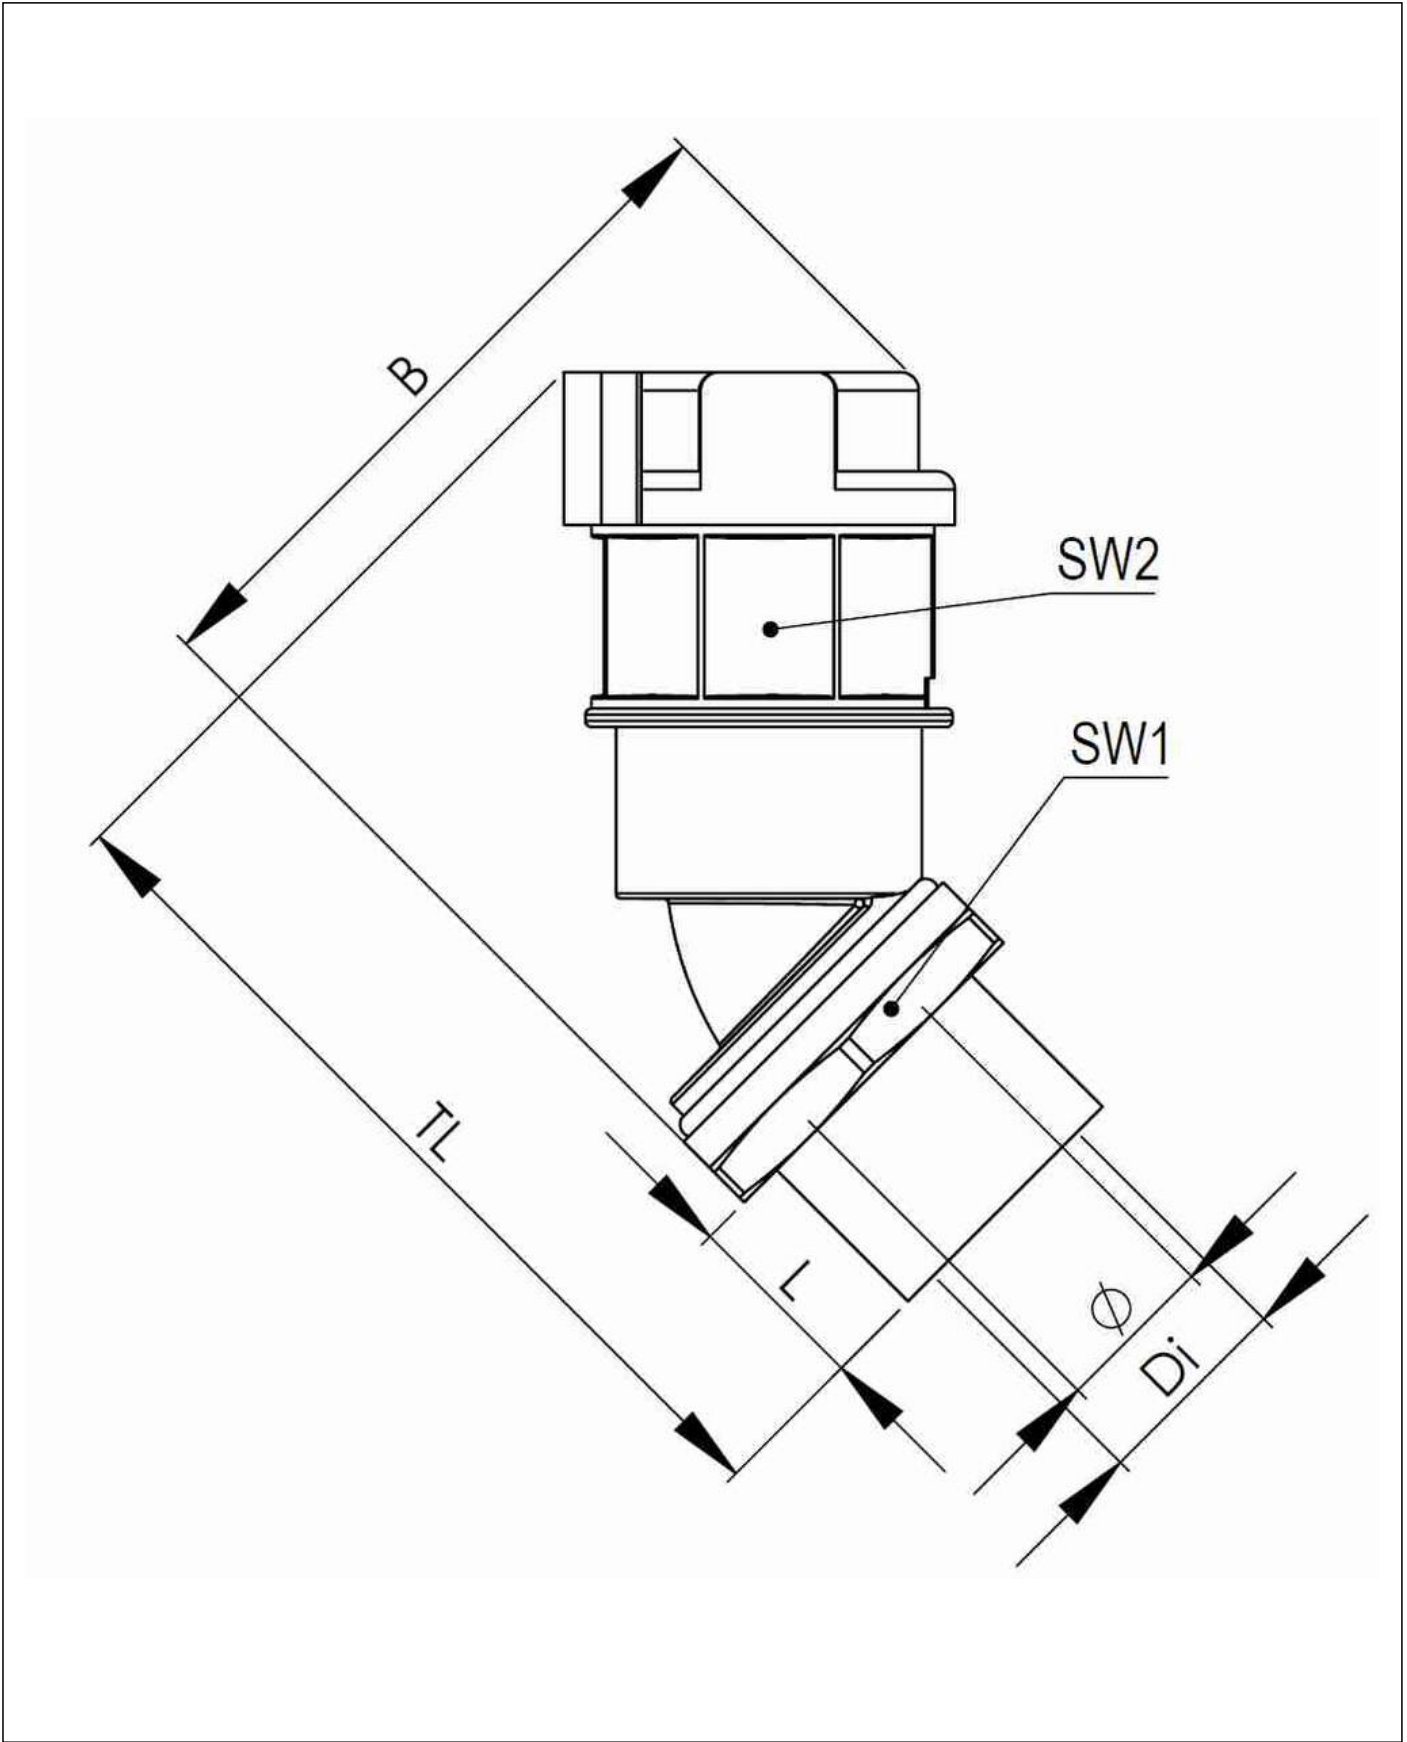

Your Contact:
WISKA Hoppmann GmbH
Kisdorfer Weg 28 · 24568 Kaltenkirchen · Germany
☎ +49-4191-508-0 · 📠 +49-4191-508-209
contact@wiska.de · www.wiska.com