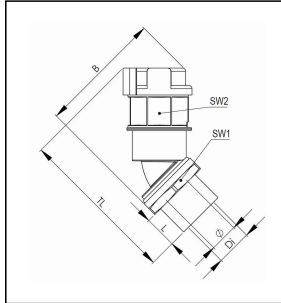

EMBF45I-17-20-BK

Conduit fitting, internal thread, 45° angle, plastic/brass, RAL 9005, NW17 / M20

Products may differ in size, colour and appearance to those shown. If you require further information or customisation, please contact us directly.

Material Conduit fitting	polyamide UL94-V0
Material Connection thread	Brass nickel-plated
Material sealing gasket	TPU
Protection class	IP68, IP66
Temp. range min	-40 °C
Temp. range max	100 °C
Operational areas	EN 45545 - Railway
NW	17
Thread type	M
Ø Connection thread D	20
Lead	1,5
Length screw-in thread L	13 mm
Ø inside	15,5 mm
Key width SW1	30 mm
Key width SW2	27 mm
Width B	62,3 mm
Total length TL	72 mm
Type of conduit fitting	45° Angle
UL 1696	Yes
Product Color	RAL 9005
Type	EMBF45I-17-20-BK
Order no. RAL 9005	10107342
Packing unit	50
EAN number	4007686042146
Tariff number	74122000