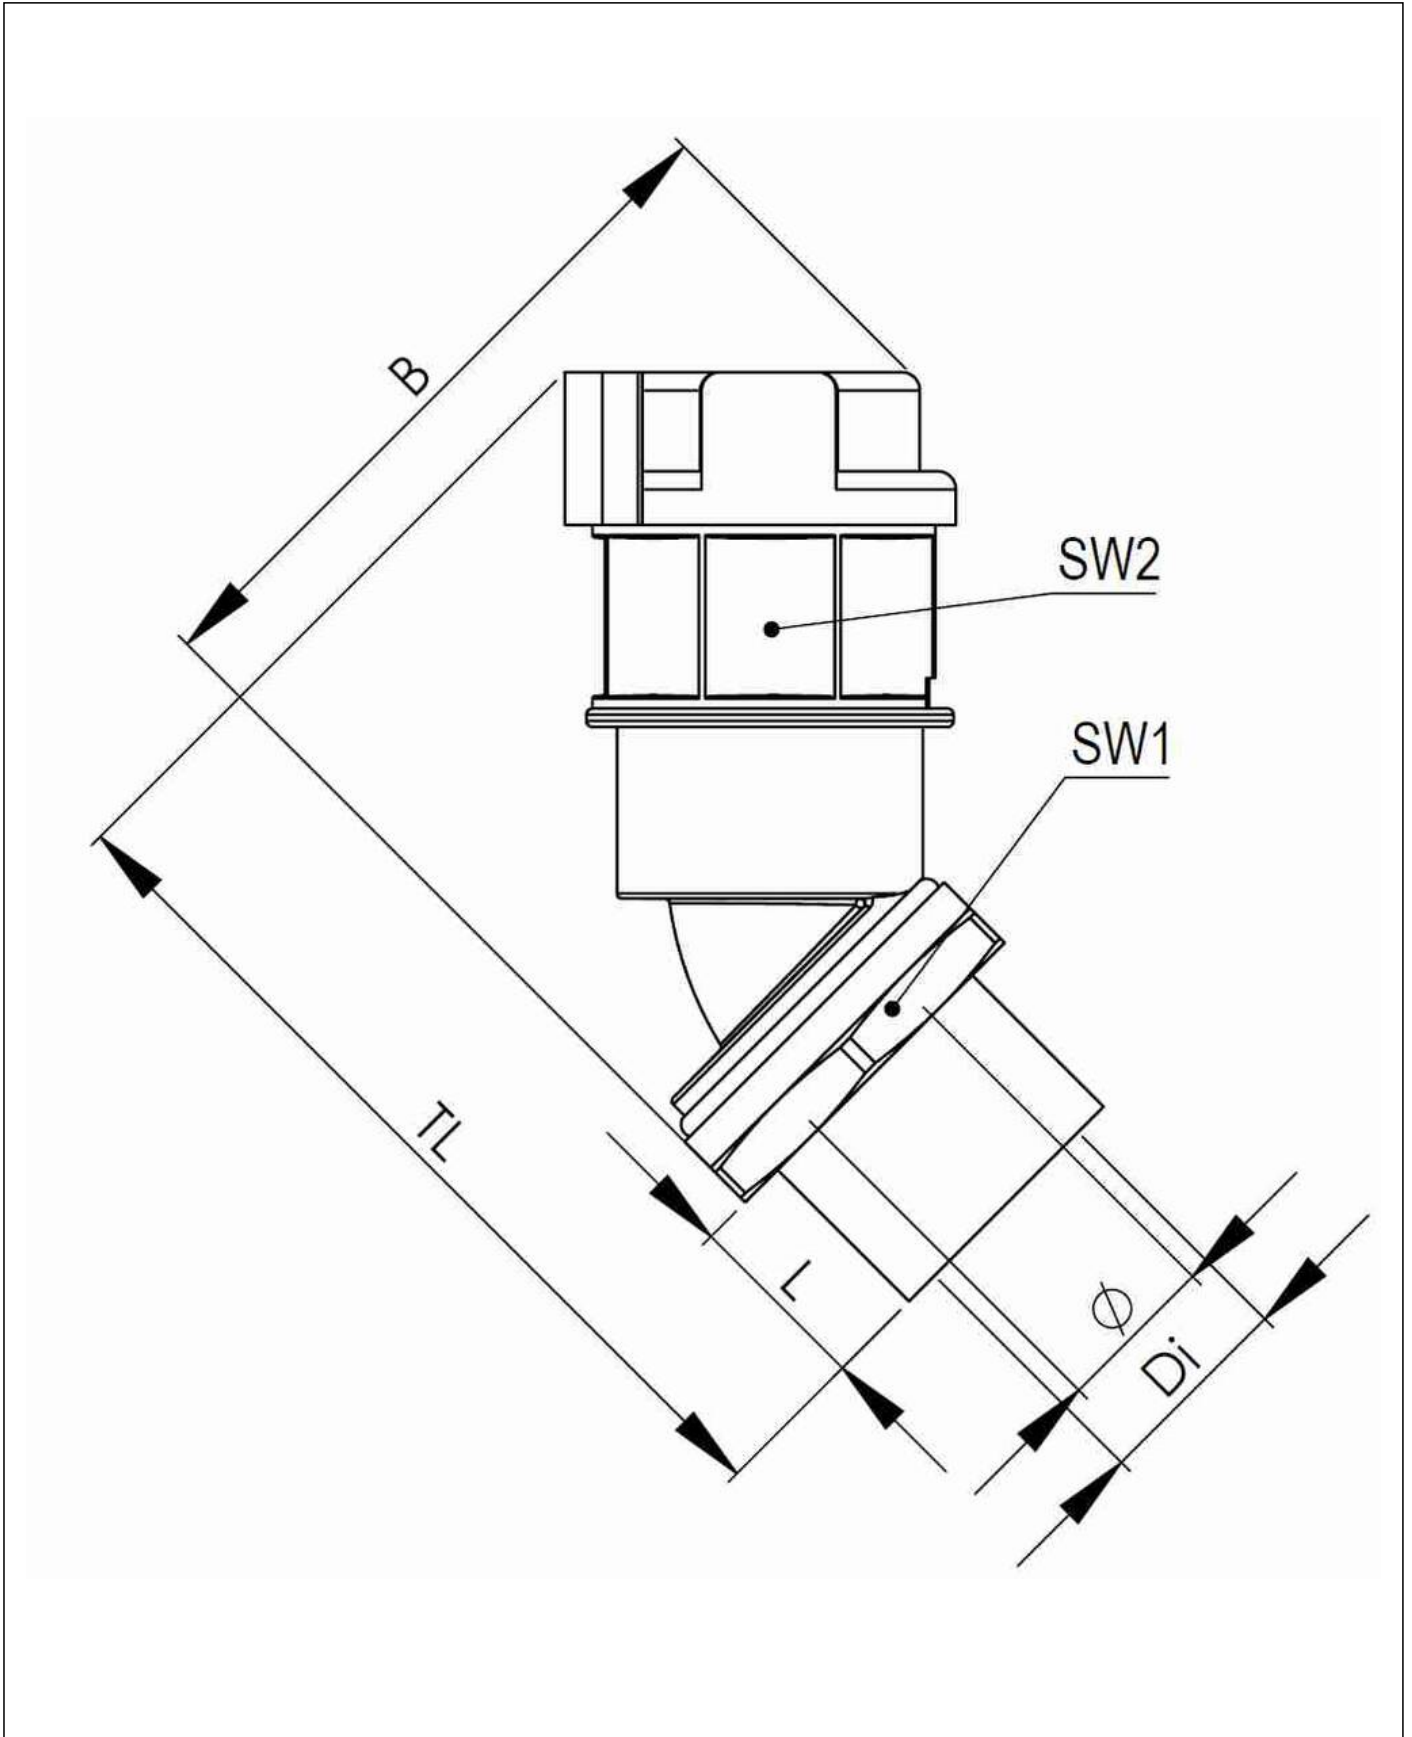

Your Contact:

WISKA Hoppmann GmbH

Kisdorfer Weg 28 · 24568 Kaltenkirchen · Germany

☎ +49-4191-508-0 · 📠 +49-4191-508-209

contact@wiska.de · www.wiska.com