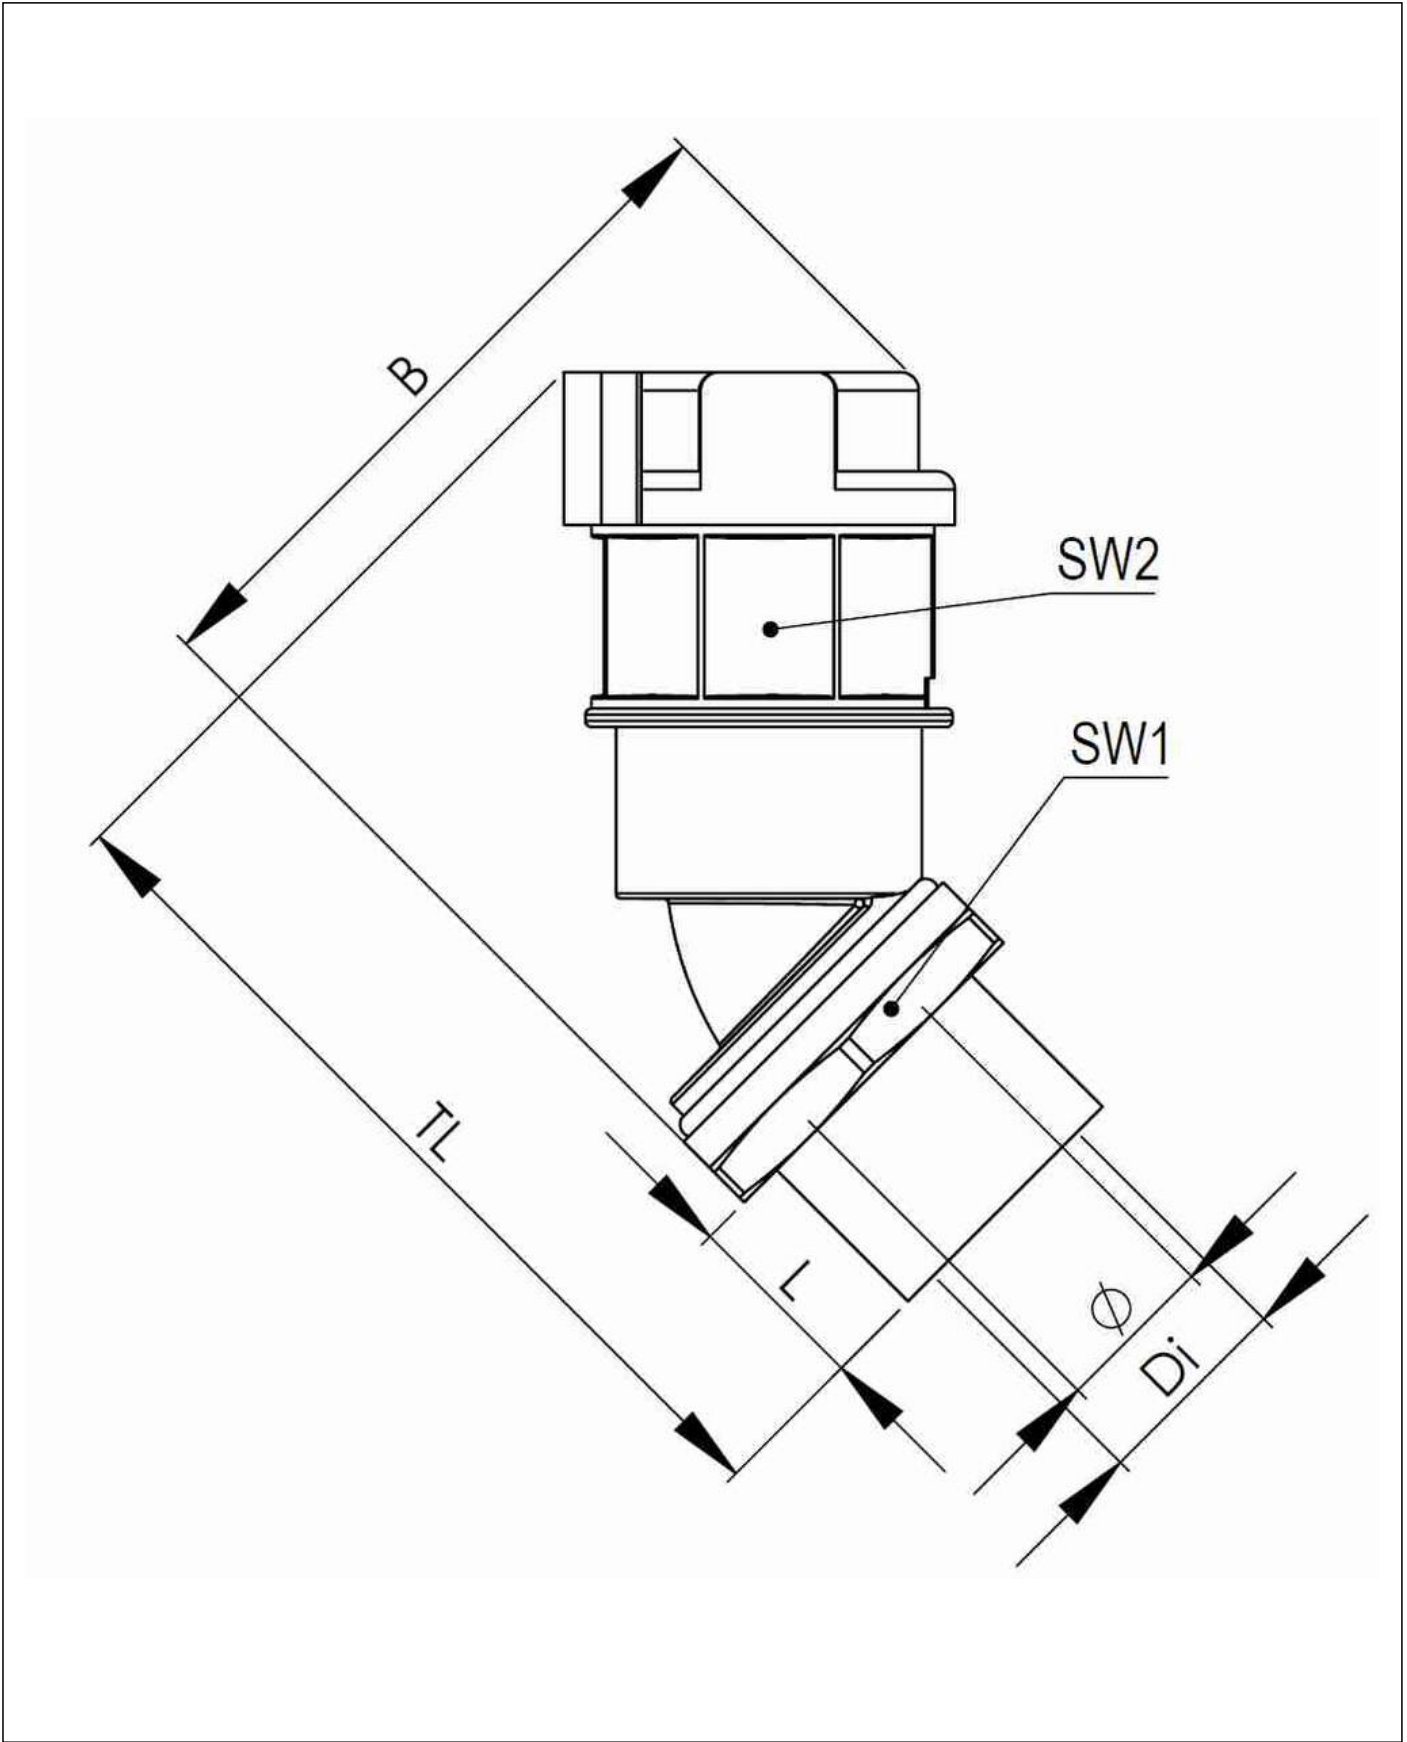

Your Contact:
WISKA Hoppmann GmbH
Kisdorfer Weg 28 · 24568 Kaltenkirchen · Germany
☎ +49-4191-508-0 · 📠 +49-4191-508-209
contact@wiska.de · www.wiska.com

Other technical data on request / subject to change without notice