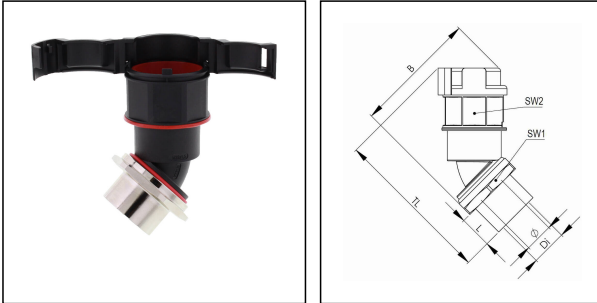

EMBF45I-23-25-BK

Conduit fitting, internal thread, 45° angle, plastic/brass, RAL 9005, NW23 / M25

Products may differ in size, colour and appearance to those shown. If you require further information or customisation, please contact us directly.

Material Conduit fitting	polyamide UL94-V0
Material Connection thread	Brass nickel-plated
Material sealing gasket	TPU
Protection class	IP68, IP66
Temp. range min	-40 °C
Temp. range max	100 °C
Operational areas	EN 45545 - Railway
NW	23
Thread type	M
Ø Connection thread D	25
Lead	1,5
Length screw-in thread L	13 mm
Ø inside	18 mm
Key width SW1	36 mm
Key width SW2	36 mm
Width B	75,8 mm
Total length TL	88,5 mm
Type of conduit fitting	45° Angle
UL 1696	Yes
Product Color	RAL 9005
Type	EMBF45I-23-25-BK
Order no. RAL 9005	10107343
Packing unit	25
EAN number	4007686042160
Tariff number	74122000