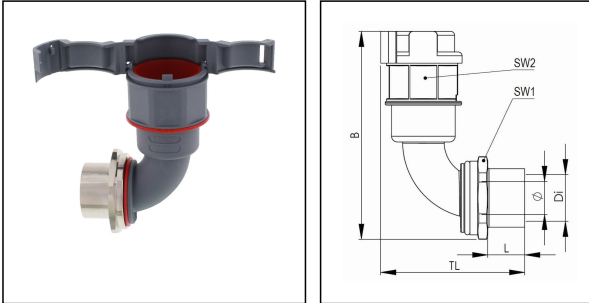

EMBF90I-29-32-BG

Conduit fitting, internal thread, 90° angle, brass

Products may differ in size, colour and appearance to those shown. If you require further information or customisation, please contact us directly.

Material Conduit fitting	polyamide UL94-V0
Material Connection thread	Brass nickel-plated
Material sealing gasket	TPU
Protection class	IP68, IP66
Temp. range min	-40 °C
Temp. range max	100 °C
Operational areas	EN 45545 - Railway
NW	29
Thread type	M
Ø Connection thread D	32
Lead	1,5
Length screw-in thread L	13 mm
Ø inside	26 mm
Key width SW1	46 mm
Key width SW2	41 mm
Width B	111,7 mm
Total length TL	74,5 mm
Type of conduit fitting	90° Angle
UL 1696	Yes
Product Color	RAL 7031
Type	EMBF90I-29-32-BG
Order no. RAL 7031	10107360
Packing unit	10
EAN number	4007686042368
Tariff number	74122000