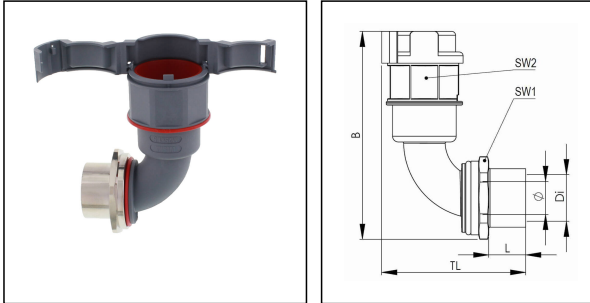

## EMBF90I-48-50-BG

Conduit fitting, internal thread, 90° angle, brass

Products may differ in size, colour and appearance to those shown. If you require further information or customisation, please contact us directly.

<b>Material Conduit fitting</b>	polyamide UL94-V0
<b>Material Connection thread</b>	Brass nickel-plated
<b>Material sealing gasket</b>	TPU
<b>Protection class</b>	IP68, IP66
<b>Temp. range min</b>	-40 °C
<b>Temp. range max</b>	100 °C
<b>Operational areas</b>	EN 45545 - Railway
<b>NW</b>	48
<b>Thread type</b>	M
<b>Ø Connection thread D</b>	50
<b>Lead</b>	1,5
<b>Length screw-in thread L</b>	14 mm
<b>Ø inside</b>	42 mm
<b>Key width SW1</b>	65 mm
<b>Key width SW2</b>	60 mm
<b>Width B</b>	136,3 mm
<b>Total length TL</b>	109,6 mm
<b>Type of conduit fitting</b>	90° Angle
<b>UL 1696</b>	Yes
<b>Product Color</b>	RAL 7031
<b>Type</b>	EMBF90I-48-50-BG
<b>Order no. RAL 7031</b>	10107362
<b>Packing unit</b>	5
<b>EAN number</b>	4007686042405
<b>Tariff number</b>	74122000