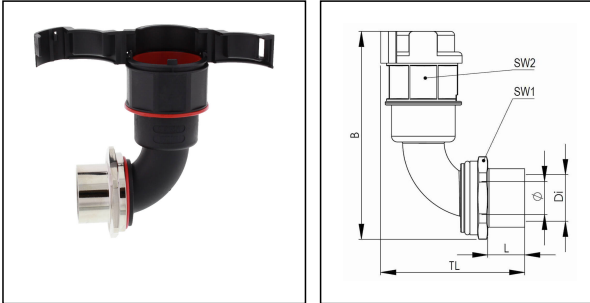

## EMBF90I-23-25-BK

Conduit fitting, internal thread, 90° angle, brass

Products may differ in size, colour and appearance to those shown. If you require further information or customisation, please contact us directly.

<b>Material Conduit fitting</b>	polyamide UL94-V0
<b>Material Connection thread</b>	Brass nickel-plated
<b>Material sealing gasket</b>	TPE
<b>Protection class</b>	IP68, IP66
<b>Operational areas</b>	EN 45545 - Railway
<b>NW</b>	23
<b>Thread type</b>	M
<b>Ø Connection thread D</b>	25
<b>Lead</b>	1,5
<b>Length screw-in thread L</b>	13 mm
<b>Ø inside</b>	18 mm
<b>Key width SW1</b>	36 mm
<b>Key width SW2</b>	36 mm
<b>Width B</b>	95,7 mm
<b>Total length TL</b>	68,7 mm
<b>Type of conduit fitting</b>	90° Angle
<b>UL 1696</b>	Yes
<b>Product Color</b>	RAL 9005
<b>Type</b>	EMBF90I-23-25-BK
<b>Order no. RAL 9005</b>	10107367
<b>Packing unit</b>	25
<b>EAN number</b>	4007686042481
<b>Tariff number</b>	74122000
<b>ETIM-Classification</b>	EC001176