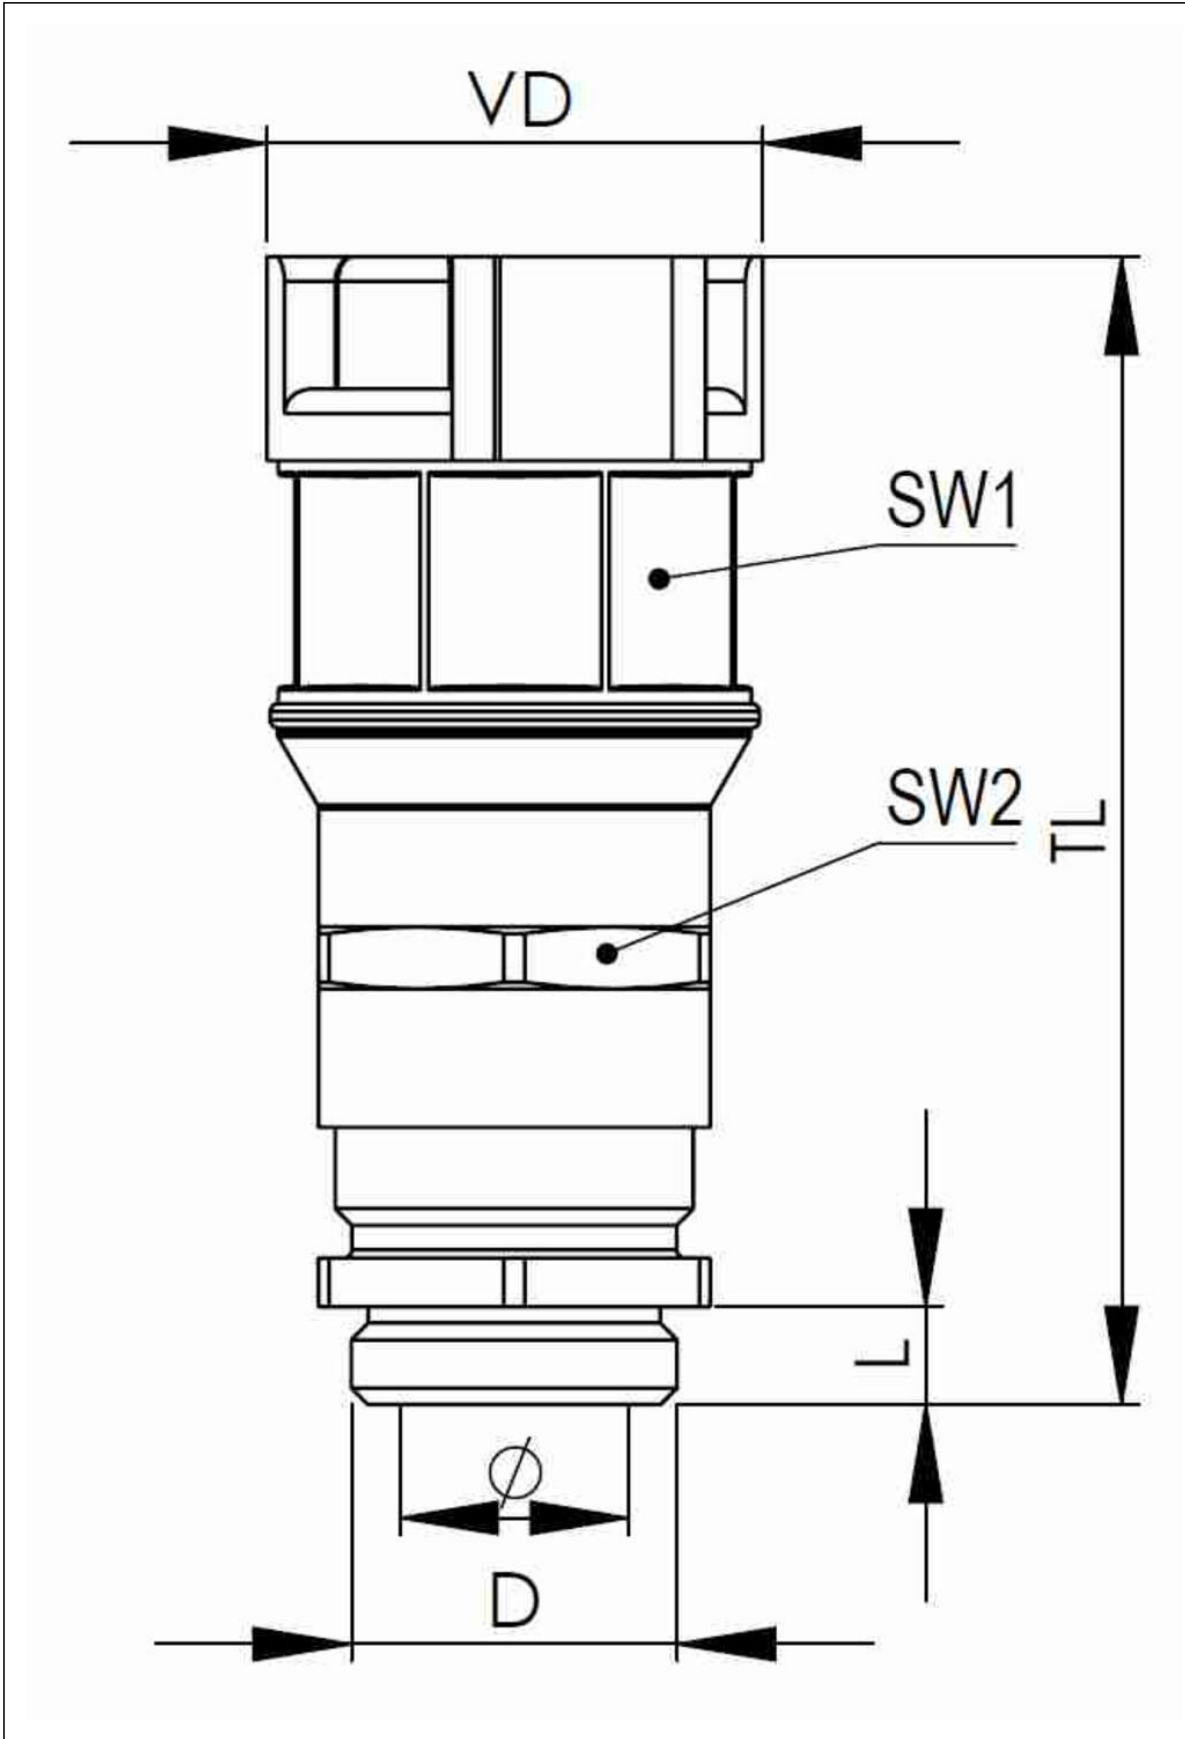

Your Contact:

WISKA Hoppmann GmbH

Kisdorfer Weg 28 · 24568 Kaltenkirchen · Germany

☎ +49-4191-508-0 · 📠 +49-4191-508-209

contact@wiska.de · www.wiska.com