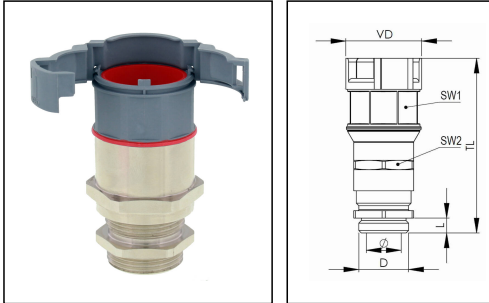

EMBFSCG-10-16-BG

Conduit fitting with cable gland, straight, plastic/brass, RAL 7031, NW10

Products may differ in size, colour and appearance to those shown. If you require further information or customisation, please contact us directly.

Material Conduit fitting	polyamide UL94-V0
Material Connection thread	Brass nickel-plated
Material sealing gasket	TPU
Protection class	IP68, IP66
Temp. range min	-40 °C
Temp. range max	100 °C
Operational areas	EN 45545 - Railway
NW	10
Thread type	M
Ø Connection thread D	16
Lead	1,5
Length screw-in thread L	5 mm
Ø cable diameter min	3 mm
Ø cable diameter max	6 mm
Ø closure VD	24,6 mm
Ø inside	7 mm
Key width SW1	20 mm
Key width SW2	20 mm
Total length TL	61,8 mm - 64 mm
Type of conduit fitting	straight
Product Color	RAL 7031
Type	EMBFSCG-10-16-BG
Order no. RAL 7031	10107371
Packing unit	50
EAN number	4007686042603