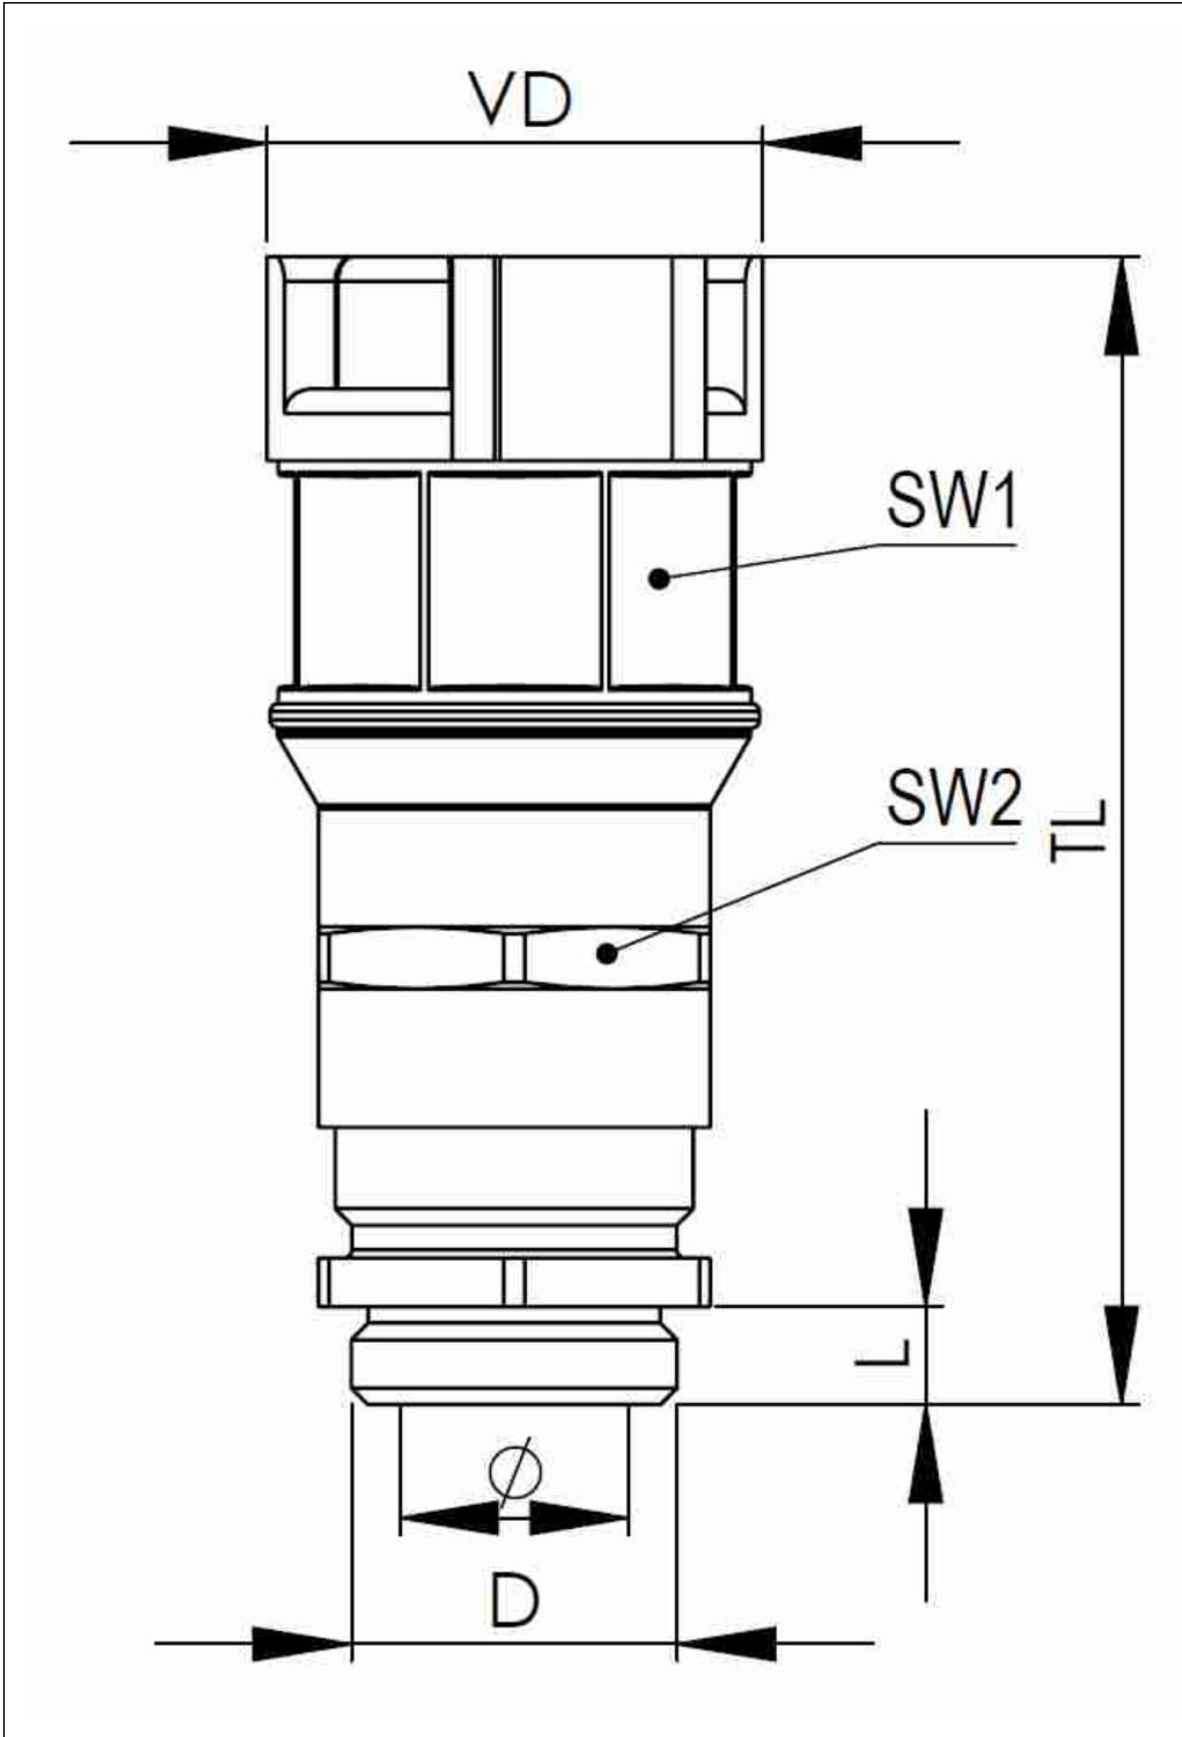

Your Contact:

WISKA Hoppmann GmbH

Kisdorfer Weg 28 · 24568 Kaltenkirchen · Germany

☎ +49-4191-508-0 · 📠 +49-4191-508-209

contact@wiska.de · www.wiska.com