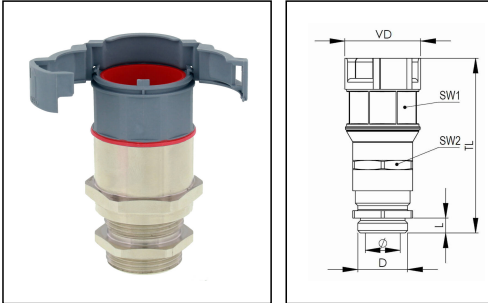

EMBFSCG-12-16-BG

Conduit fitting with cable gland, straight, plastic/brass, RAL 7031, NW12

Products may differ in size, colour and appearance to those shown. If you require further information or customisation, please contact us directly.

Material Conduit fitting	polyamide UL94-V0
Material Connection thread	Brass nickel-plated
Material sealing gasket	TPU
Protection class	IP68, IP66
Temp. range min	-40 °C
Temp. range max	100 °C
Operational areas	EN 45545 - Railway
NW	12
Thread type	M
Ø Connection thread D	16
Lead	1,5
Length screw-in thread L	5 mm
Ø cable diameter min	6 mm
Ø cable diameter max	10 mm
Ø closure VD	27,3 mm
Ø inside	10 mm
Key width SW1	22 mm
Key width SW2	24 mm
Total length TL	67,3 mm - 68 mm
Type of conduit fitting	straight
Product Color	RAL 7031
Type	EMBFSCG-12-16-BG
Order no. RAL 7031	10107372
Packing unit	50
EAN number	4007686042627