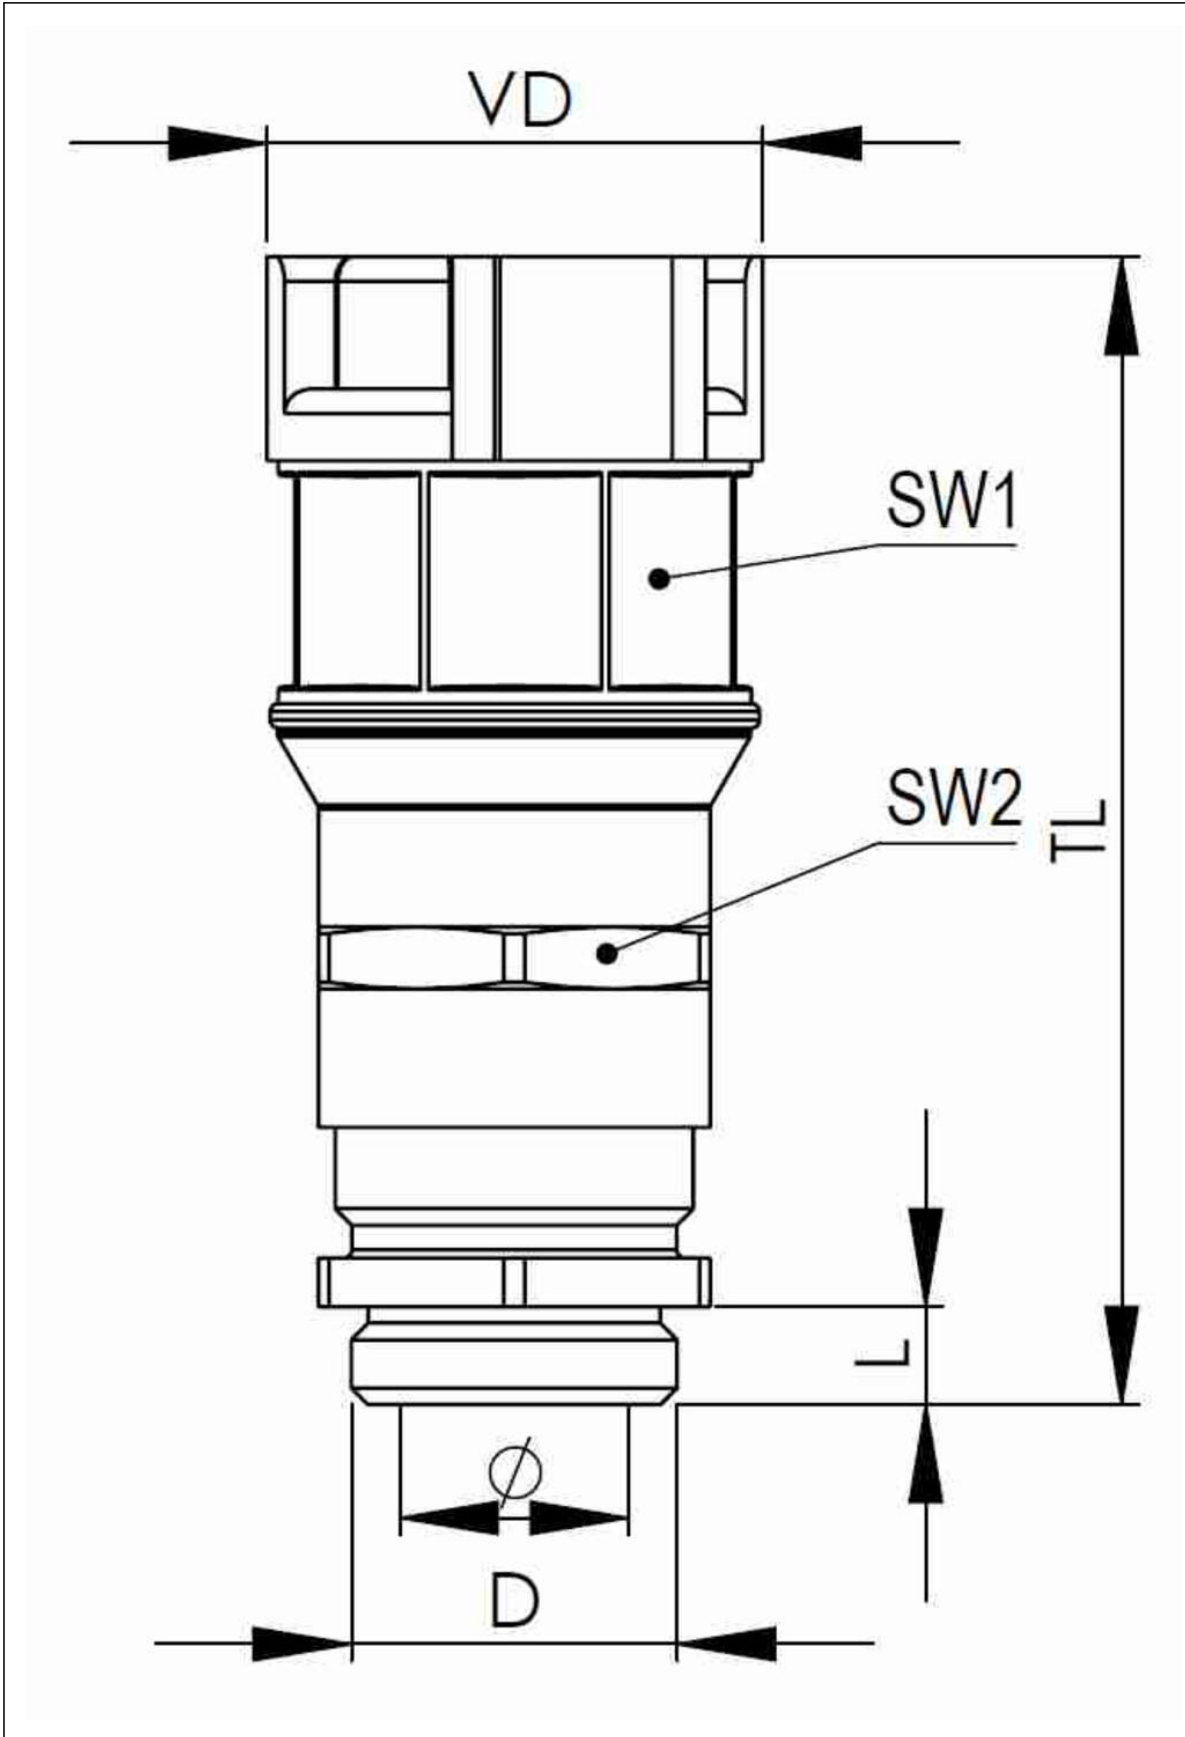

Your Contact:

WISKA Hoppmann GmbH

Kisdorfer Weg 28 · 24568 Kaltenkirchen · Germany

☎ +49-4191-508-0 · 📠 +49-4191-508-209

contact@wiska.de · www.wiska.com