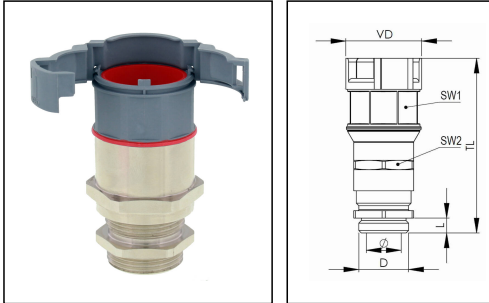

EMBFSCG-29-32-BG

Conduit fitting with cable gland, straight, plastic/brass, RAL 7031, NW29

Products may differ in size, colour and appearance to those shown. If you require further information or customisation, please contact us directly.

Material Conduit fitting	polyamide UL94-V0
Material Connection thread	Brass nickel-plated
Material sealing gasket	TPU
Protection class	IP68, IP66
Temp. range min	-40 °C
Temp. range max	100 °C
Operational areas	EN 45545 - Railway
NW	29
Thread type	M
Ø Connection thread D	32
Lead	1,5
Length screw-in thread L	8 mm
Ø cable diameter min	13 mm
Ø cable diameter max	20 mm
Ø closure VD	46,7 mm
Ø inside	21 mm
Key width SW1	41 mm
Key width SW2	36 mm
Total length TL	82,9 mm - 87,5 mm
Type of conduit fitting	straight
Product Color	RAL 7031
Type	EMBFSCG-29-32-BG
Order no. RAL 7031	10107376
Packing unit	25
EAN number	4007686042702