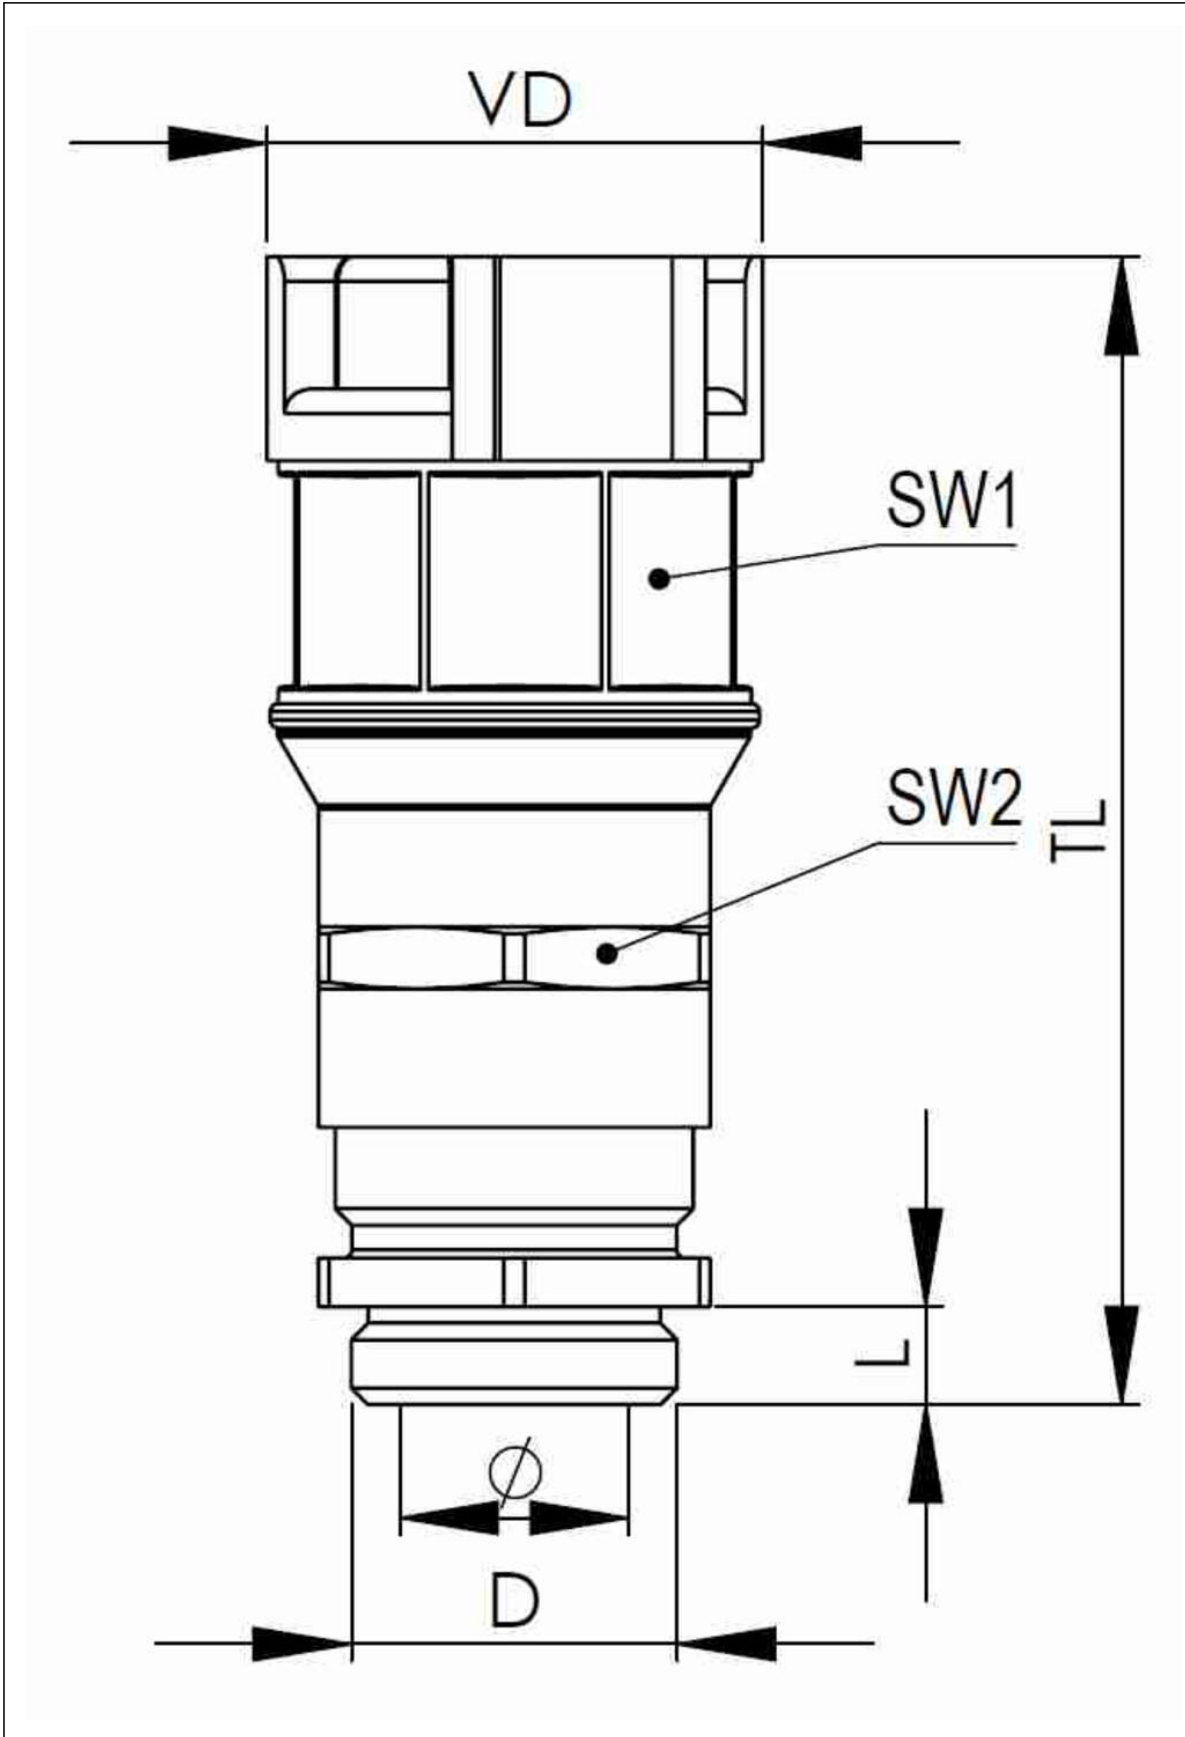

Your Contact:
WISKA Hoppmann GmbH
Kisdorfer Weg 28 · 24568 Kaltenkirchen · Germany
☎ +49-4191-508-0 · 📠 +49-4191-508-209
contact@wiska.de · www.wiska.com

Other technical data on request / subject to change without notice