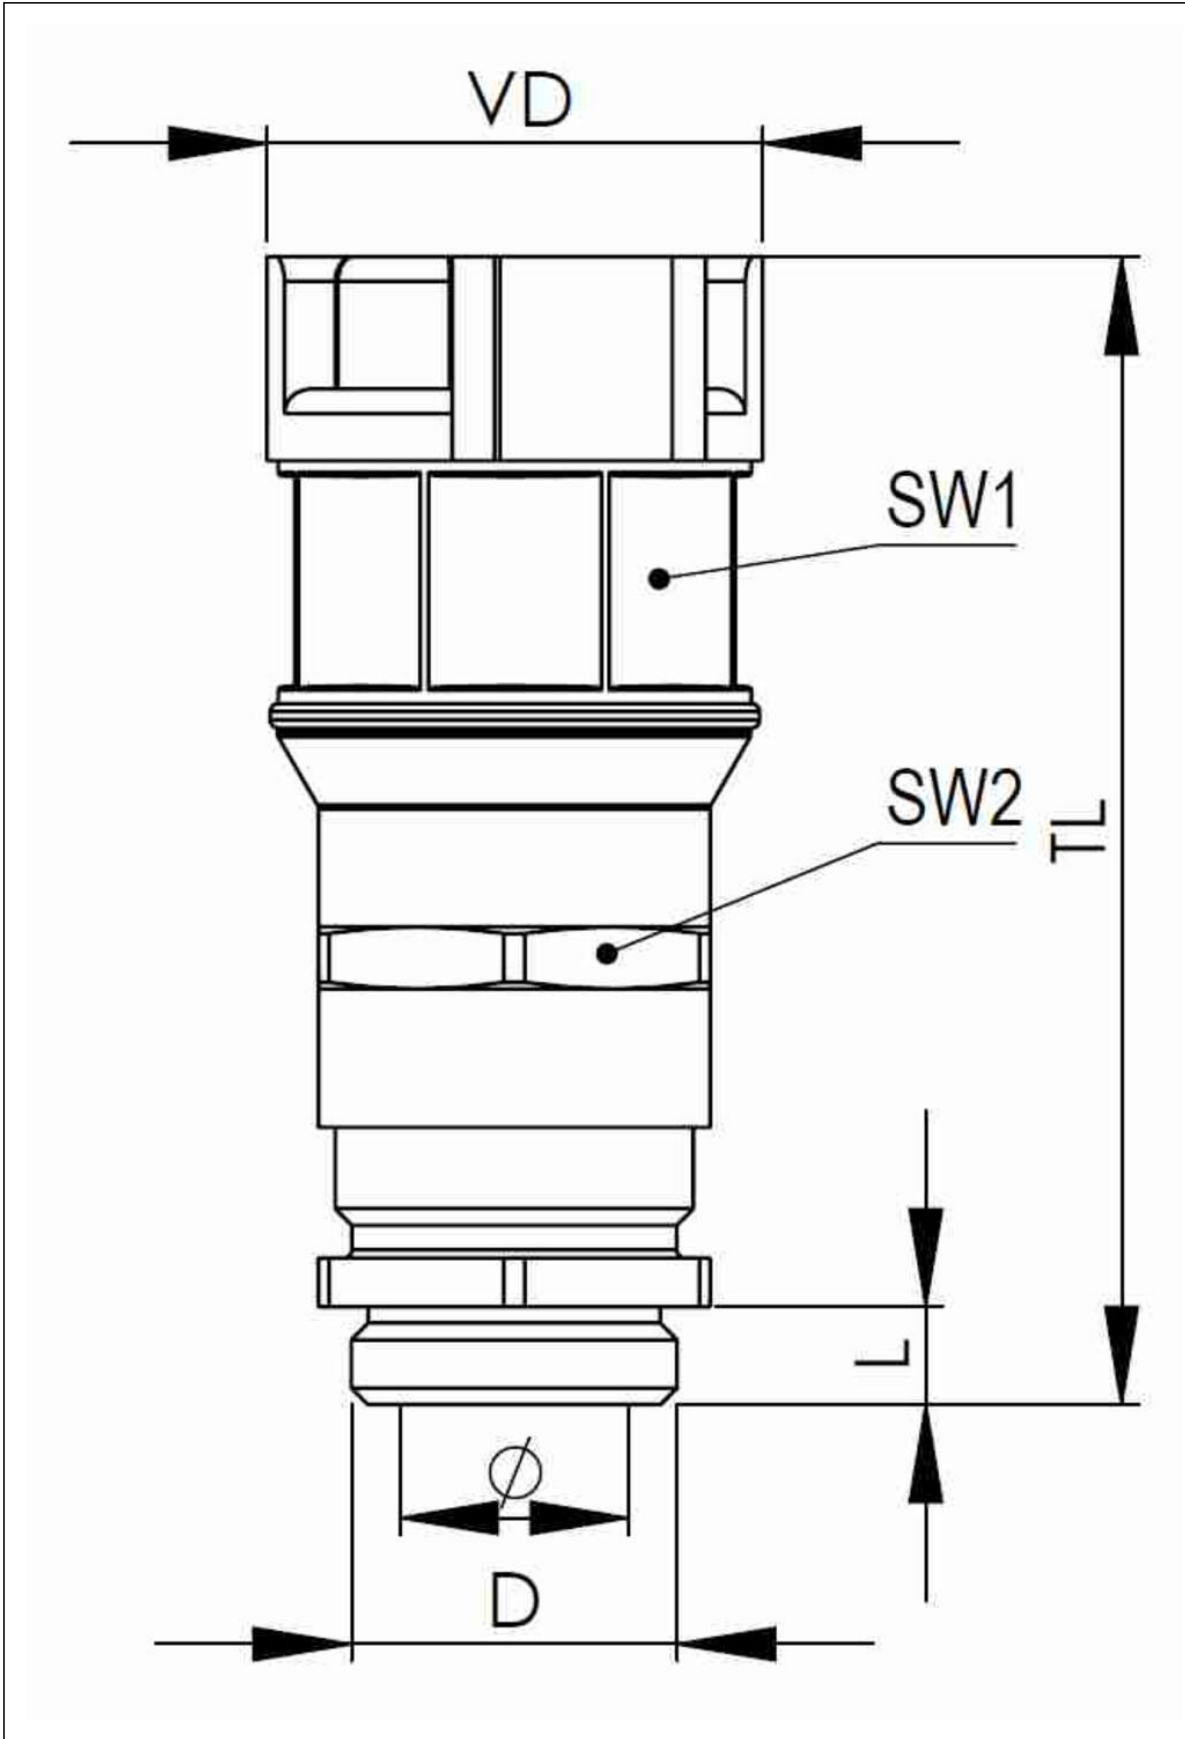

Your Contact:
WISKA Hoppmann GmbH
Kisdorfer Weg 28 · 24568 Kaltenkirchen · Germany
☎ +49-4191-508-0 · 📠 +49-4191-508-209
contact@wiska.de · www.wiska.com