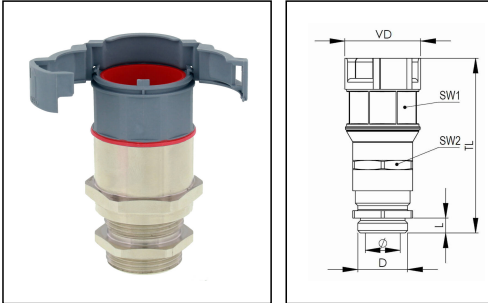

EMBFSCG-36-40-BG

Conduit fitting with cable gland, straight, plastic/brass, RAL 7031, NW36

Products may differ in size, colour and appearance to those shown. If you require further information or customisation, please contact us directly.

Material Conduit fitting	polyamide UL94-V0
Material Connection thread	Brass nickel-plated
Material sealing gasket	TPU
Protection class	IP68, IP66
Temp. range min	-40 °C
Temp. range max	100 °C
Operational areas	EN 45545 - Railway
NW	36
Thread type	M
Ø Connection thread D	40
Lead	1,5
Length screw-in thread L	8 mm
Ø cable diameter min	16 mm
Ø cable diameter max	25 mm
Ø closure VD	55,7 mm
Ø inside	28 mm
Key width SW1	50 mm
Key width SW2	46 mm
Total length TL	94,8 mm - 101,2 mm
Type of conduit fitting	straight
Product Color	RAL 7031
Type	EMBFSCG-36-40-BG
Order no. RAL 7031	10107377
Packing unit	5
EAN number	4007686042726