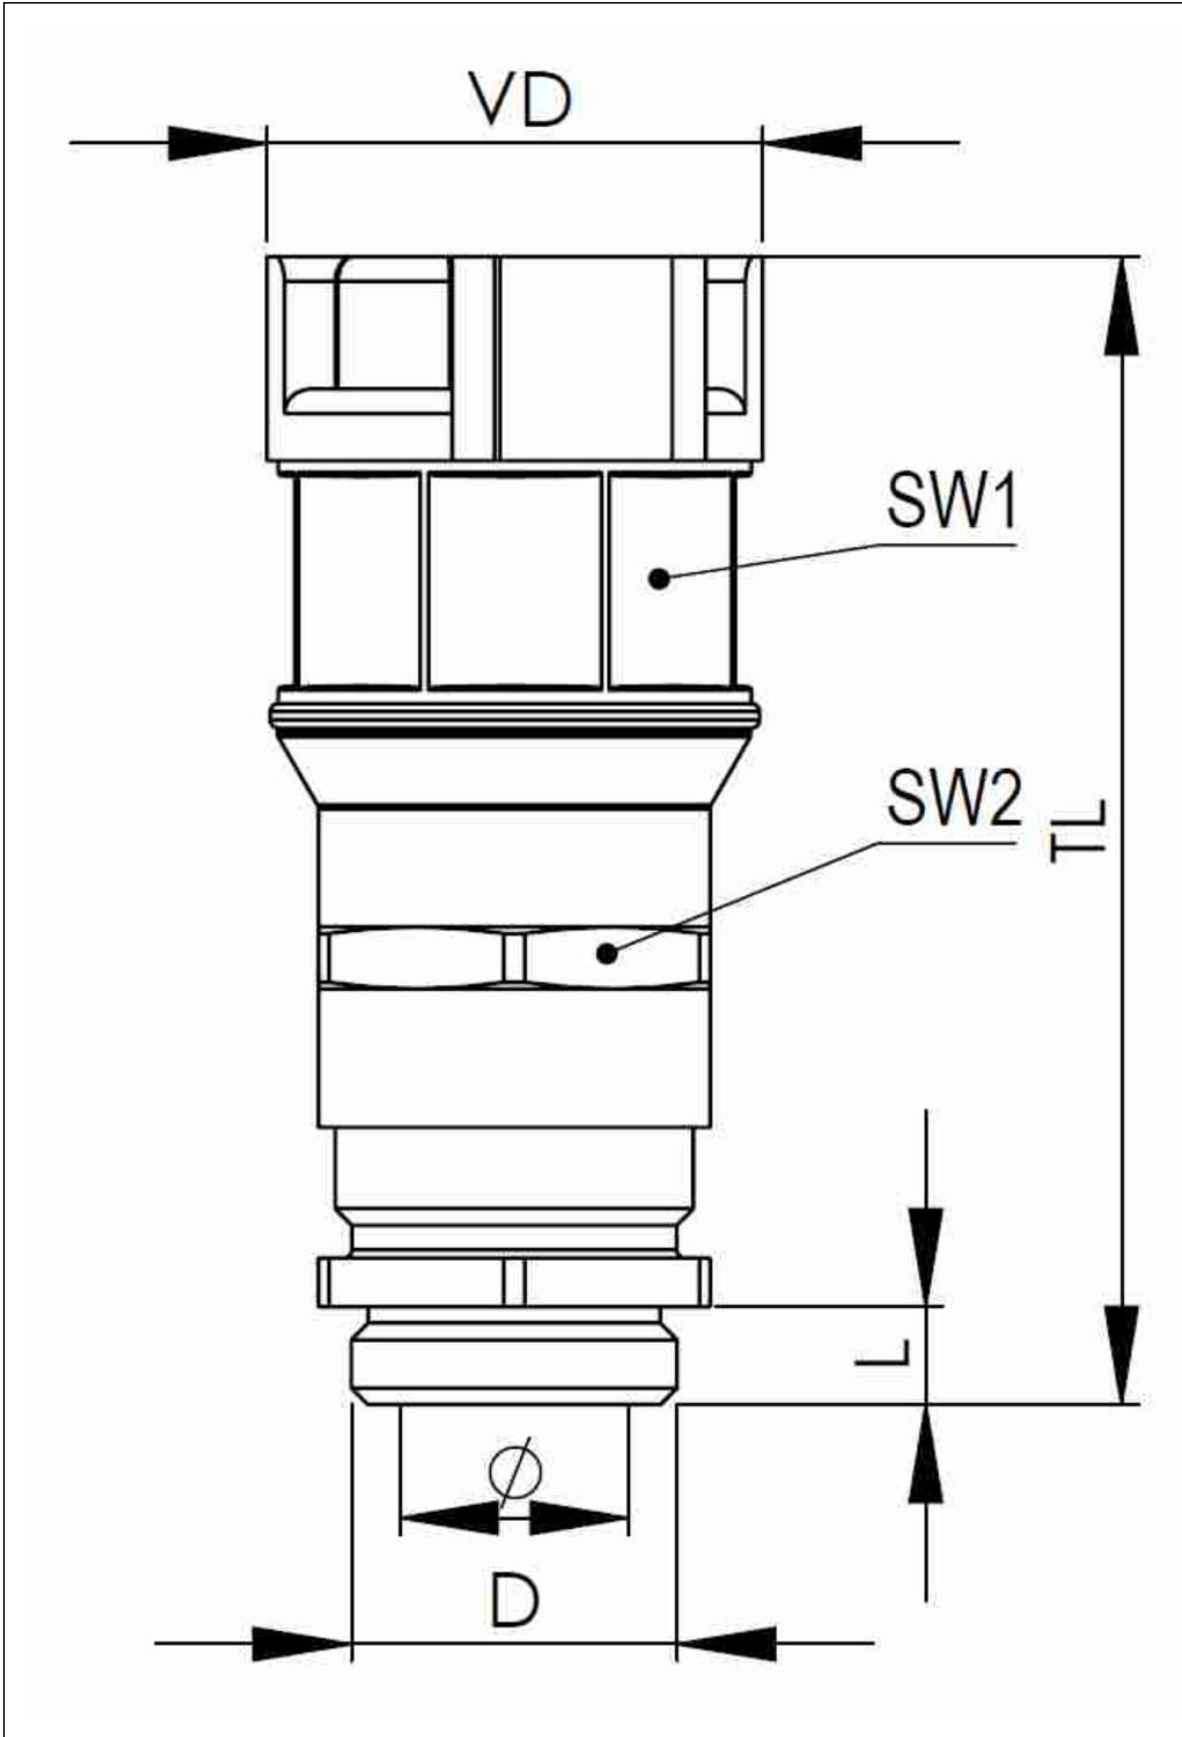

Your Contact:
WISKA Hoppmann GmbH
Kisdorfer Weg 28 · 24568 Kaltenkirchen · Germany
☎ +49-4191-508-0 · 📠 +49-4191-508-209
contact@wiska.de · www.wiska.com

Other technical data on request / subject to change without notice