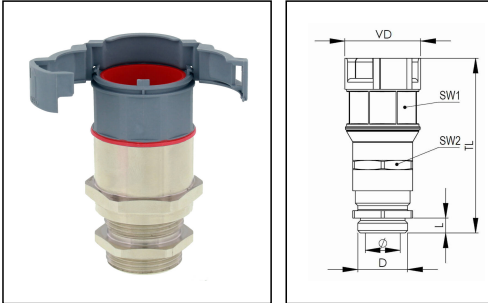

EMBFSCG-48-50-BG

Conduit fitting with cable gland, straight, plastic/brass, RAL 7031, NW48

Products may differ in size, colour and appearance to those shown. If you require further information or customisation, please contact us directly.

Material Conduit fitting	polyamide UL94-V0
Material Connection thread	Brass nickel-plated
Material sealing gasket	TPU
Protection class	IP68, IP66
Temp. range min	-40 °C
Temp. range max	100 °C
Operational areas	EN 45545 - Railway
NW	48
Thread type	M
Ø Connection thread D	50
Lead	1,5
Length screw-in thread L	9 mm
Ø cable diameter min	28 mm
Ø cable diameter max	35 mm
Ø closure VD	68,1 mm
Ø inside	35 mm
Key width SW1	60 mm
Key width SW2	55 mm
Total length TL	106,1 mm - 110,1 mm
Type of conduit fitting	straight
Product Color	RAL 7031
Type	EMBFSCG-48-50-BG
Order no. RAL 7031	10107378
Packing unit	5
EAN number	4007686042740