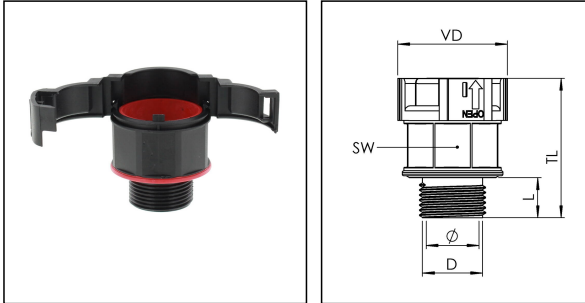

## PBFS-17-16-BK

Conduit fitting, straight, non-metallic, RAL 9005, NW 17 / PG 16

Products may differ in size, colour and appearance to those shown. If you require further information or customisation, please contact us directly.

<b>Material Conduit fitting</b>	polyamide UL94-V0
<b>Material Connection thread</b>	polyamide UL94-V0
<b>Material sealing gasket</b>	TPU
<b>Protection class</b>	IP68, IP66
<b>Temp. range min</b>	-40 °C
<b>Temp. range max</b>	100 °C
<b>Operational areas</b>	EN 45545 - Railway
<b>NW</b>	17
<b>Thread type</b>	PG
<b>Ø Connection thread D</b>	16
<b>Length screw-in thread L</b>	12 mm
<b>Ø closure VD</b>	33,2 mm
<b>Ø inside</b>	14,8 mm
<b>Key width SW</b>	27 mm
<b>Total length TL</b>	41,5 mm
<b>Type of conduit fitting</b>	straight
<b>Product Color</b>	RAL 9005
<b>Type</b>	PBFS-17-16-BK
<b>Order no. RAL 9005</b>	10107478
<b>Packing unit</b>	50
<b>EAN number</b>	4007686044829
<b>Tariff number</b>	39174000
<b>ETIM-Classification</b>	EC001176