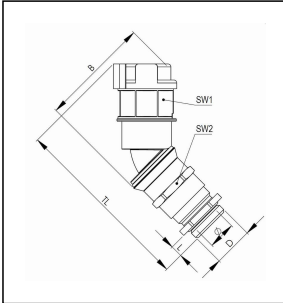

EMBF45CG-48-50-BG

Conduit fitting with cable gland, 45° angle, plastic/brass, RAL 7031, NW48

Products may differ in size, colour and appearance to those shown. If you require further information or customisation, please contact us directly.

Material Conduit fitting	polyamide UL94-V0
Material Connection thread	Brass nickel-plated
Material sealing gasket	TPU
Protection class	IP68, IP66
Temp. range min	-40 °C
Temp. range max	100 °C
Operational areas	EN 45545 - Railway
NW	48
Thread type	M
Ø Connection thread D	50
Lead	1,5
Length screw-in thread L	9 mm
Ø closure VD	65,8 mm
Ø inside	35 mm
Key width SW1	60 mm
Key width SW2	55 mm
Width B	105,2 mm
Total length TL	150,8 mm - 161,8 mm
Type of conduit fitting	45° Angle
Product Color	RAL 7031
Type	EMBF45CG-48-50-BG
Order no. RAL 7031	10107992
Packing unit	5
EAN number	4007686054842
Tariff number	74122000