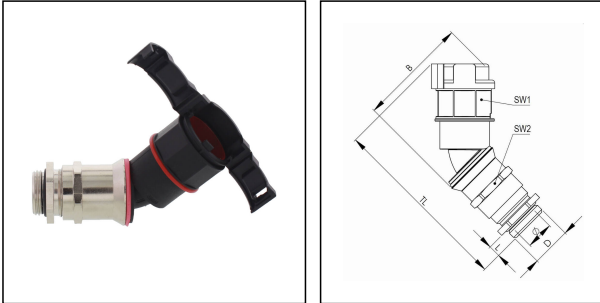

EMBF45CG-12-16-BK

Conduit fitting with cable gland, 45° angle, plastic/brass, RAL 9005, NW12

Products may differ in size, colour and appearance to those shown. If you require further information or customisation, please contact us directly.

Material Conduit fitting	polyamide UL94-V0
Material Connection thread	Brass nickel-plated
Material sealing gasket	TPU
Protection class	IP66, IP68
Temp. range min	-40 °C
Temp. range max	100 °C
Operational areas	EN 45545 - Railway
NW	12
Thread type	M
Ø Connection thread D	16
Lead	1,5
Length screw-in thread L	5 mm
Ø closure VD	25 mm
Ø inside	10 mm
Key width SW1	22 mm
Key width SW2	24 mm
Width B	55,3 mm
Total length TL	90,2 mm - 98,2 mm
Type of conduit fitting	45° Angle
Product Color	RAL 9005
Type	EMBF45CG-12-16-BK
Order no. RAL 9005	10107993
Packing unit	50
EAN number	4007686054866
Tariff number	74122000