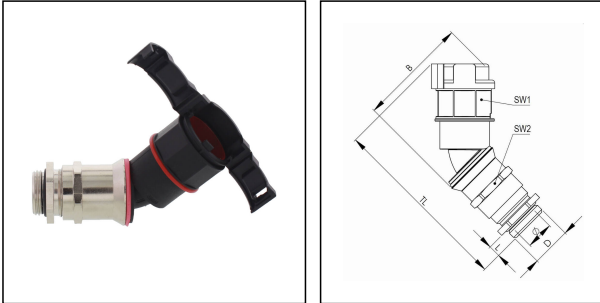

EMBF45CG-17-20-BK

Conduit fitting with cable gland, 45° angle, plastic/brass, RAL 9005, NW17

Products may differ in size, colour and appearance to those shown. If you require further information or customisation, please contact us directly.

Material Conduit fitting	polyamide UL94-V0
Material Connection thread	Brass nickel-plated
Material sealing gasket	TPU
Protection class	IP68, IP66
Temp. range min	-40 °C
Temp. range max	100 °C
Operational areas	EN 45545 - Railway
NW	17
Thread type	M
Ø Connection thread D	20
Lead	1,5
Length screw-in thread L	6 mm
Ø closure VD	30,4 mm
Ø inside	13 mm
Key width SW1	27 mm
Key width SW2	24 mm
Width B	60,7 mm
Total length TL	89,8 mm - 97,8 mm
Type of conduit fitting	45° Angle
Product Color	RAL 9005
Type	EMBF45CG-17-20-BK
Order no. RAL 9005	10107994
Packing unit	50
EAN number	4007686054880
Tariff number	74122000