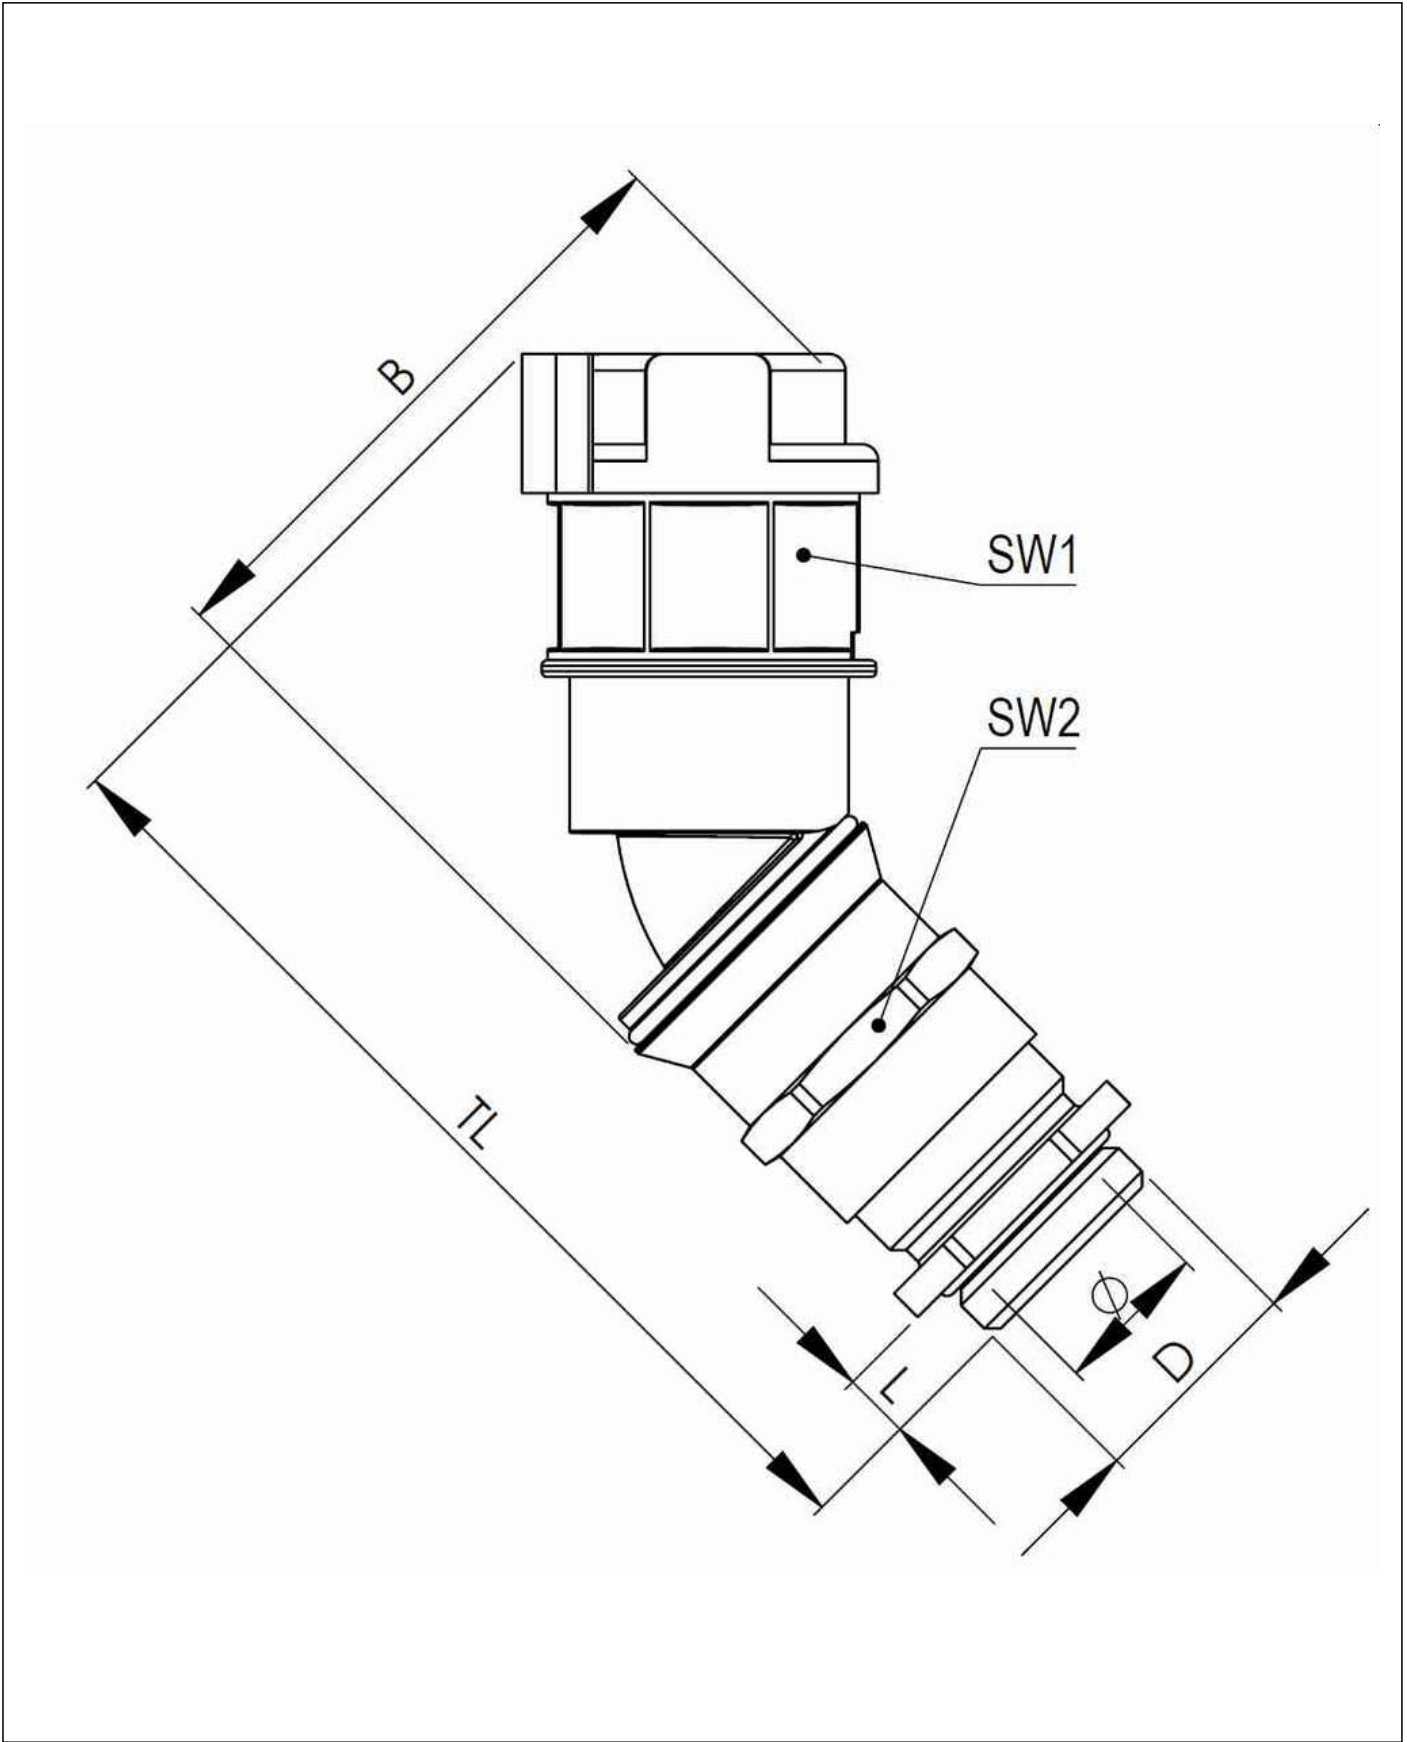

Your Contact:

WISKA Hoppmann GmbH

Kisdorfer Weg 28 · 24568 Kaltenkirchen · Germany

☎ +49-4191-508-0 · 📠 +49-4191-508-209

contact@wiska.de · www.wiska.com