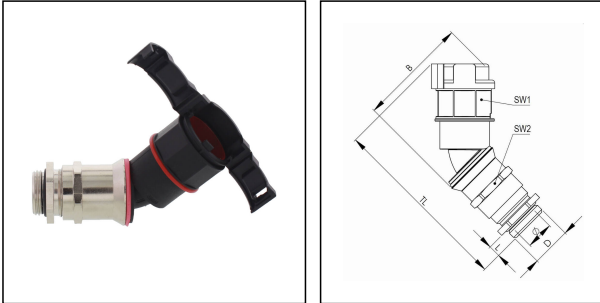

EMBF45CG-36-40-BK

Conduit fitting with cable gland, 45° angle, plastic/brass, RAL 9005, NW36

Products may differ in size, colour and appearance to those shown. If you require further information or customisation, please contact us directly.

Material Conduit fitting	polyamide UL94-V0
Material Connection thread	Brass nickel-plated
Material sealing gasket	TPU
Protection class	IP68, IP66
Temp. range min	-40 °C
Temp. range max	100 °C
Operational areas	EN 45545 - Railway
NW	36
Thread type	M
Ø Connection thread D	40
Lead	1,5
Length screw-in thread L	8 mm
Ø closure VD	53,4 mm
Ø inside	28 mm
Key width SW1	50 mm
Key width SW2	46 mm
Width B	92,1 mm
Total length TL	132,6 mm - 143,6 mm
Type of conduit fitting	45° Angle
Product Color	RAL 9005
Type	EMBF45CG-36-40-BK
Order no. RAL 9005	10107997
Packing unit	5
EAN number	4007686054941
Tariff number	74122000