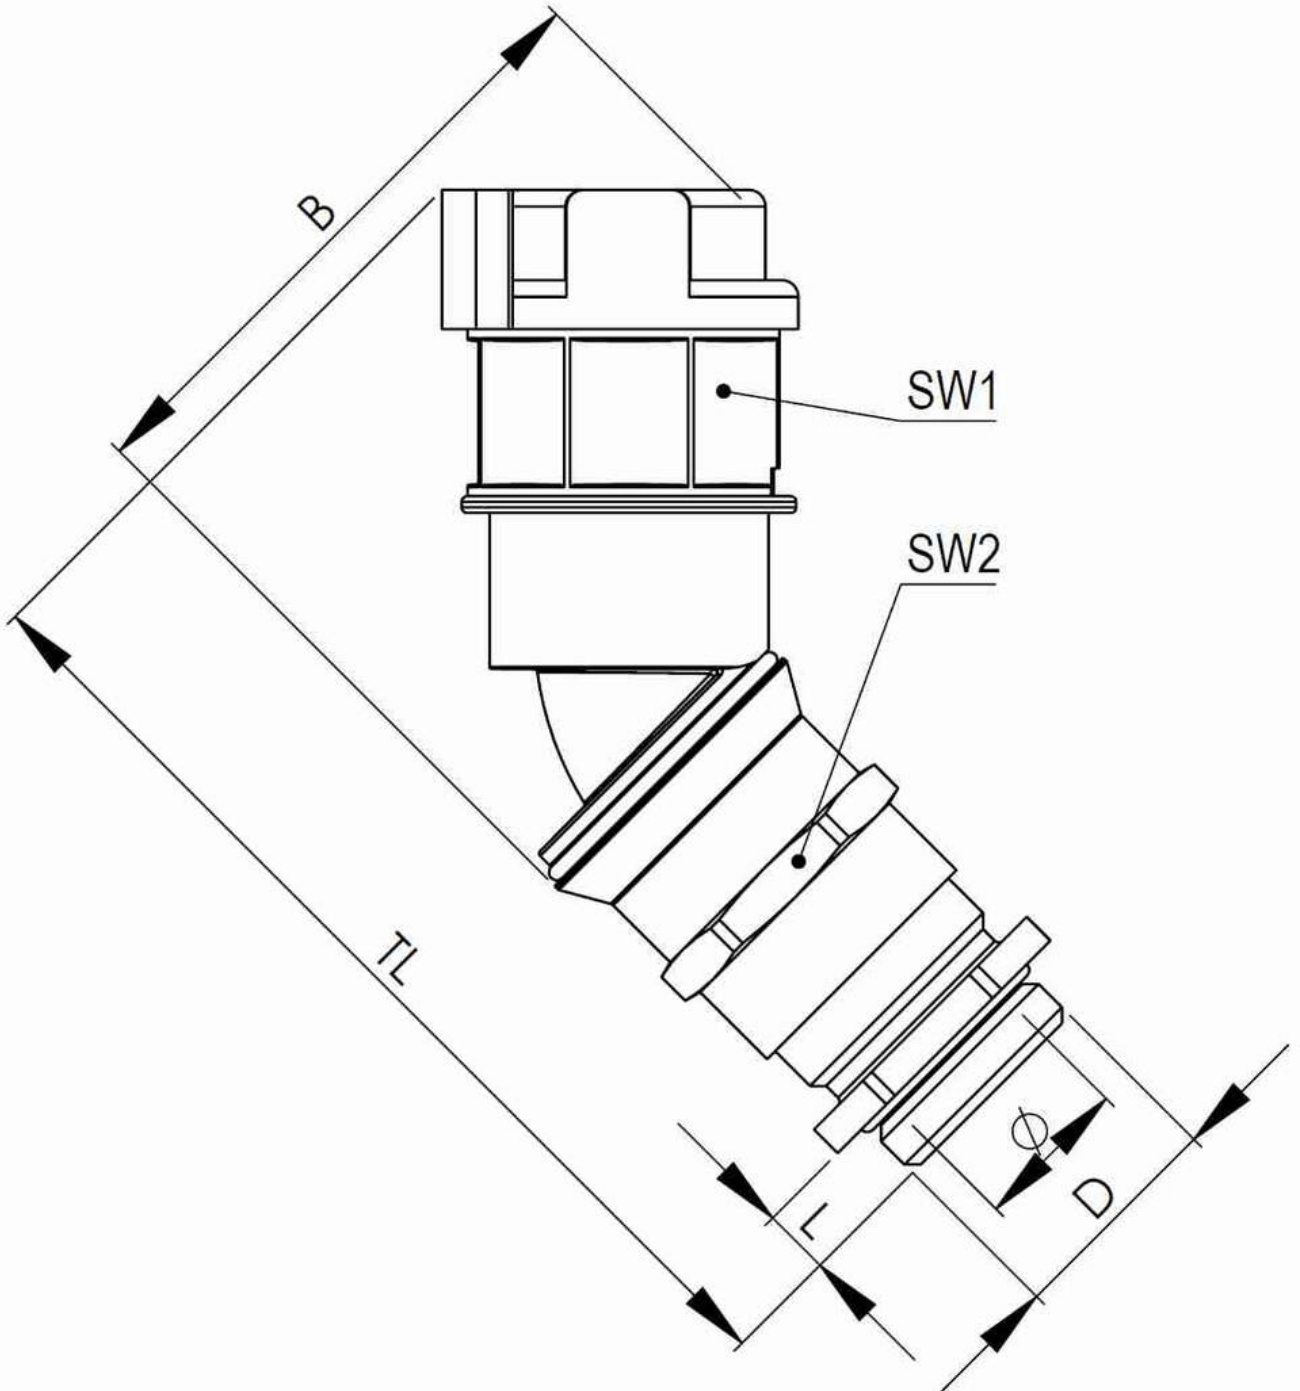

Your Contact:

WISKA Hoppmann GmbH

Kisdorfer Weg 28 · 24568 Kaltenkirchen · Germany

☎ +49-4191-508-0 · 📠 +49-4191-508-209

contact@wiska.de · www.wiska.com