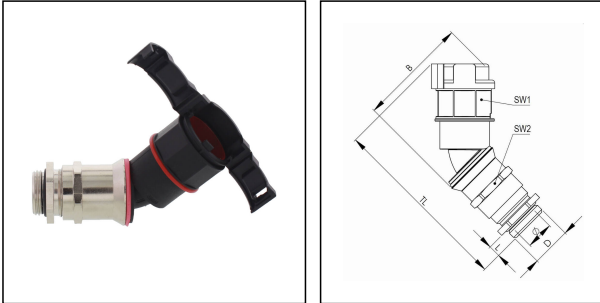

EMBF45CG-48-50-BK

Conduit fitting with cable gland, 45° angle, plastic/brass, RAL 9005, NW48

Products may differ in size, colour and appearance to those shown. If you require further information or customisation, please contact us directly.

Material Conduit fitting	polyamide UL94-V0
Material Connection thread	Brass nickel-plated
Material sealing gasket	TPU
Protection class	IP68, IP66
Temp. range min	-40 °C
Temp. range max	100 °C
Operational areas	EN 45545 - Railway
NW	48
Thread type	M
Ø Connection thread D	50
Lead	1,5
Length screw-in thread L	9 mm
Ø closure VD	65,8 mm
Ø inside	35 mm
Key width SW1	60 mm
Key width SW2	55 mm
Width B	105,2 mm
Total length TL	150,8 mm - 161,8 mm
Type of conduit fitting	45° Angle
Product Color	RAL 9005
Type	EMBF45CG-48-50-BK
Order no. RAL 9005	10107998
Packing unit	5
EAN number	4007686084764
Tariff number	74122000