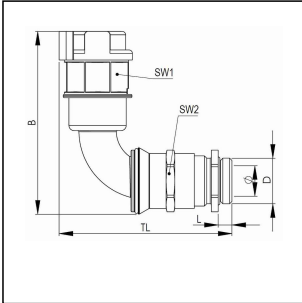

## EMBF90CG-17-20-BG

Conduit fitting with cable gland, 90° angle, plastic/brass, RAL 7031, NW17

Products may differ in size, colour and appearance to those shown. If you require further information or customisation, please contact us directly.

<b>Material Conduit fitting</b>	polyamide UL94-V0
<b>Material Connection thread</b>	Brass nickel-plated
<b>Material sealing gasket</b>	TPU
<b>Protection class</b>	IP68, IP66
<b>Temp. range min</b>	-40 °C
<b>Temp. range max</b>	100 °C
<b>Operational areas</b>	EN 45545 - Railway
<b>NW</b>	17
<b>Thread type</b>	M
<b>Ø Connection thread D</b>	20
<b>Lead</b>	1,5
<b>Length screw-in thread L</b>	6 mm
<b>Ø closure VD</b>	30,4 mm
<b>Ø inside</b>	13 mm
<b>Key width SW1</b>	27 mm
<b>Key width SW2</b>	24 mm
<b>Width B</b>	79,8 mm
<b>Total length TL</b>	75,3 mm - 83,3 mm
<b>Type of conduit fitting</b>	90° Angle
<b>Product Color</b>	RAL 7031
<b>Type</b>	EMBF90CG-17-20-BG
<b>Order no. RAL 7031</b>	10108001
<b>Packing unit</b>	50
<b>EAN number</b>	4007686055023
<b>Tariff number</b>	74122000