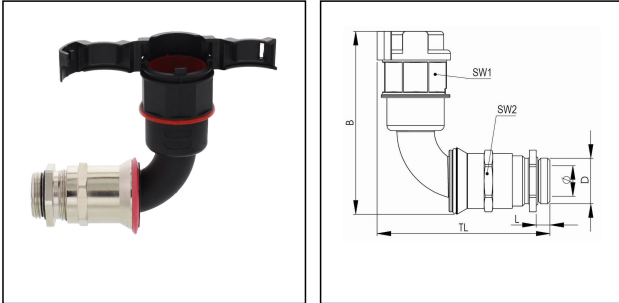

EMBF90CG-12-16-BK

Conduit fitting with cable gland, 90° angle, plastic/brass, RAL 9005, NW12

Products may differ in size, colour and appearance to those shown. If you require further information or customisation, please contact us directly.

Material Conduit fitting	polyamide UL94-V0
Material Connection thread	Brass nickel-plated
Material sealing gasket	TPU
Protection class	IP68, IP66
Temp. range min	-40 °C
Temp. range max	100 °C
Operational areas	EN 45545 - Railway
NW	12
Thread type	M
Ø Connection thread D	16
Lead	1,5
Length screw-in thread L	5 mm
Ø closure VD	25 mm
Ø inside	10 mm
Key width SW1	22 mm
Key width SW2	24 mm
Width B	74 mm
Total length TL	73,8 mm - 81,8 mm
Type of conduit fitting	90° Angle
Product Color	RAL 9005
Type	EMBF90CG-12-16-BK
Order no. RAL 9005	10108007
Packing unit	50
EAN number	4007686055146
Tariff number	74122000