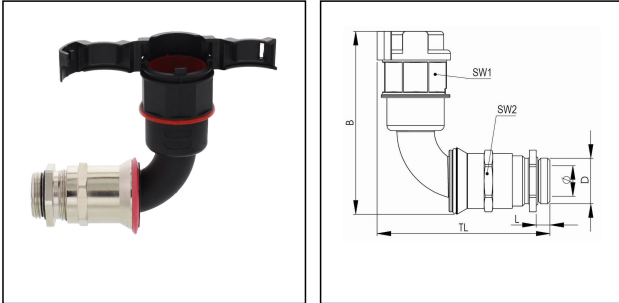

## EMBF90CG-29-32-BK

Conduit fitting with cable gland, 90° angle, plastic/brass, RAL 9005, NW29

Products may differ in size, colour and appearance to those shown. If you require further information or customisation, please contact us directly.

<b>Material Conduit fitting</b>	polyamide UL94-V0
<b>Material Connection thread</b>	Brass nickel-plated
<b>Material sealing gasket</b>	TPU
<b>Protection class</b>	IP68, IP66
<b>Temp. range min</b>	-40 °C
<b>Temp. range max</b>	100 °C
<b>Operational areas</b>	EN 45545 - Railway
<b>NW</b>	29
<b>Thread type</b>	M
<b>Ø Connection thread D</b>	32
<b>Lead</b>	1,5
<b>Length screw-in thread L</b>	8 mm
<b>Ø closure VD</b>	44,4 mm
<b>Ø inside</b>	21 mm
<b>Key width SW1</b>	41 mm
<b>Key width SW2</b>	36 mm
<b>Width B</b>	109 mm
<b>Total length TL</b>	106,3 mm - 114,3 mm
<b>Type of conduit fitting</b>	90° Angle
<b>Product Color</b>	RAL 9005
<b>Type</b>	EMBF90CG-29-32-BK
<b>Order no. RAL 9005</b>	10108010
<b>Packing unit</b>	25
<b>EAN number</b>	4007686055207
<b>Tariff number</b>	74122000