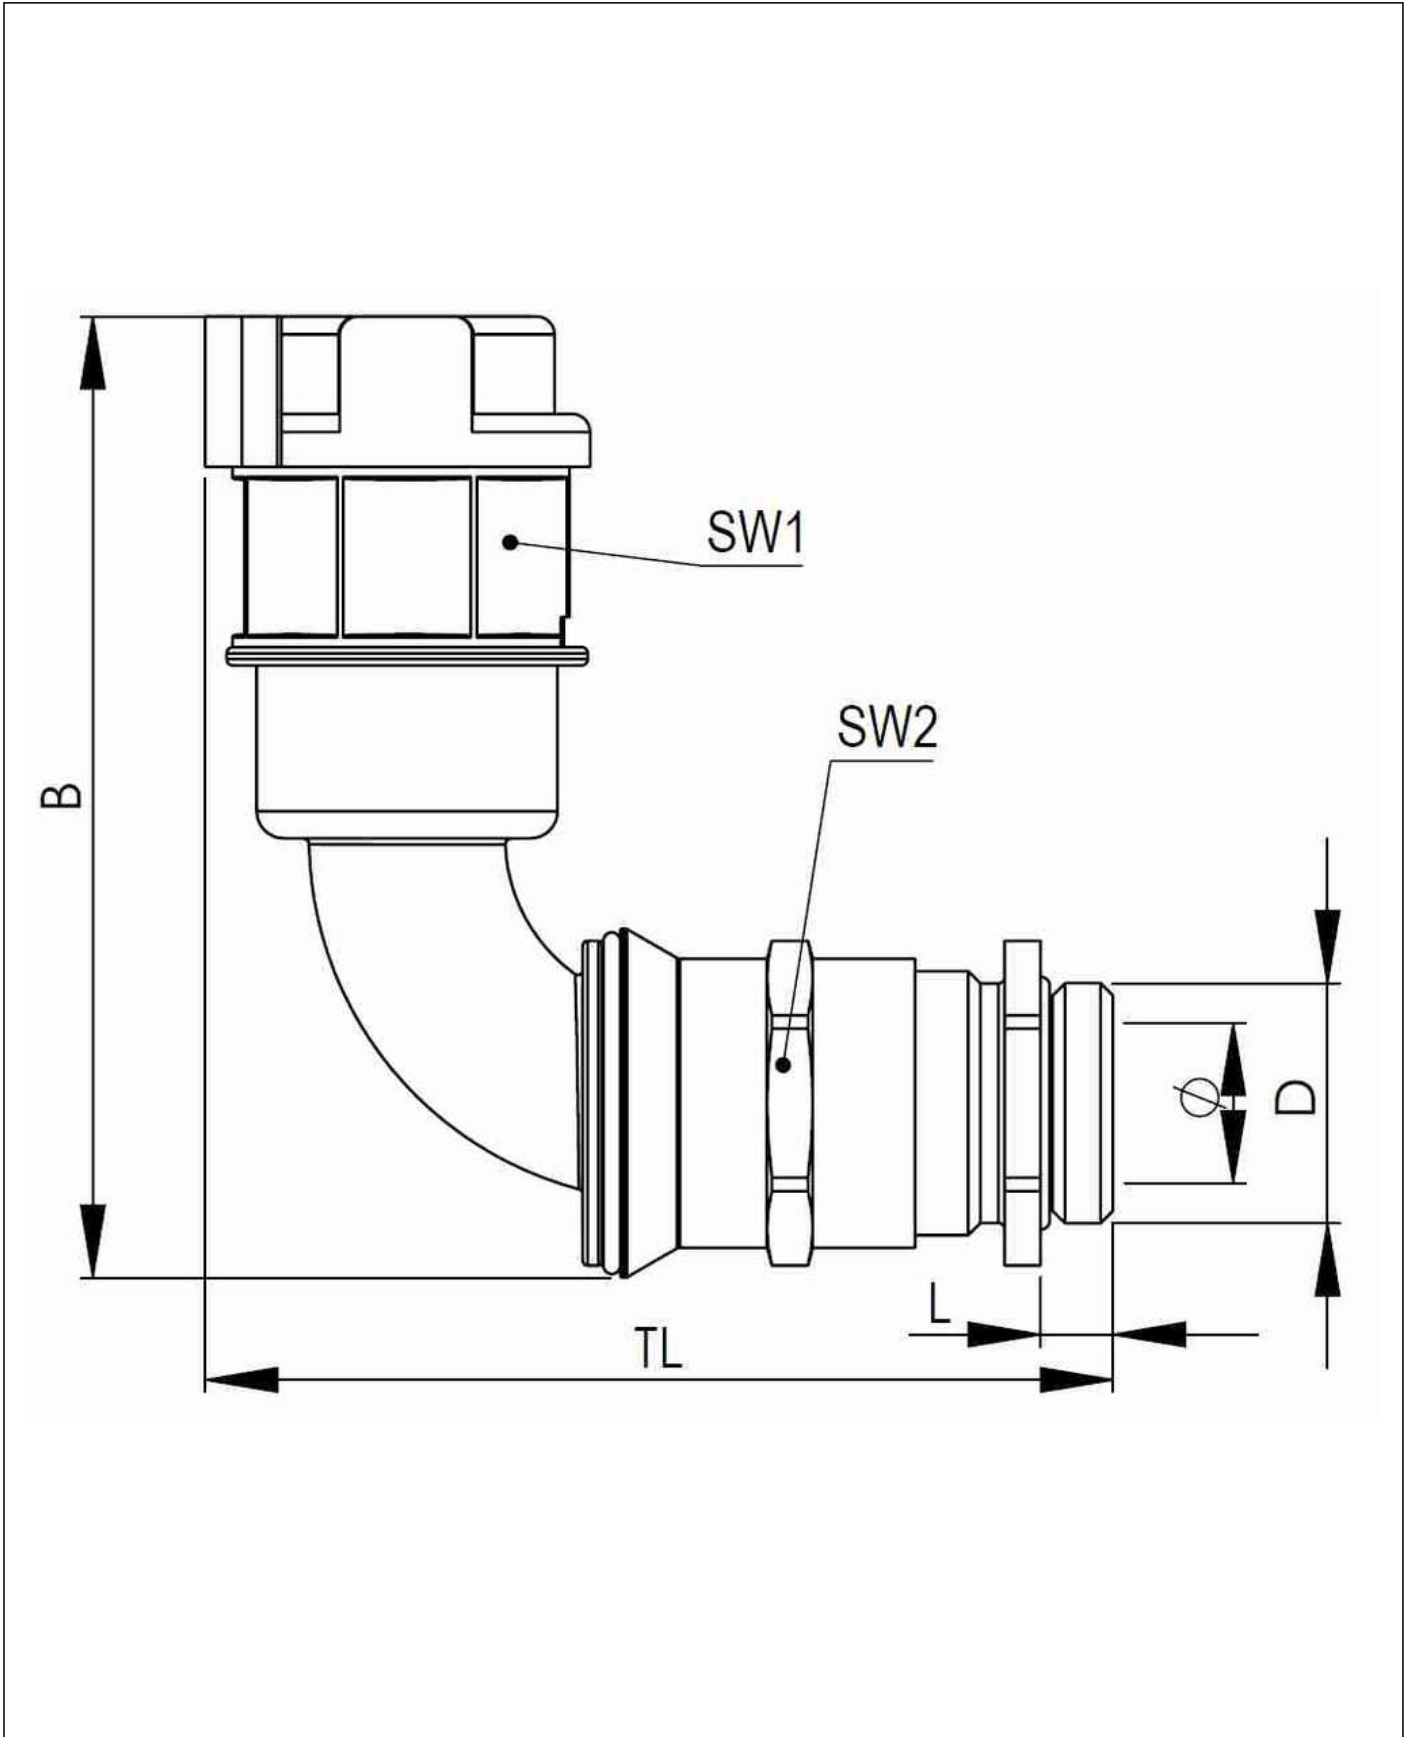

Your Contact:

WISKA Hoppmann GmbH

Kisdorfer Weg 28 · 24568 Kaltenkirchen · Germany

☎ +49-4191-508-0 · 📠 +49-4191-508-209

contact@wiska.de · www.wiska.com