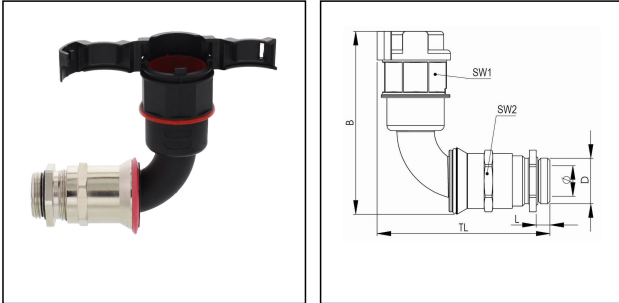

EMBF90CG-36-40-BK

Conduit fitting with cable gland, 90° angle, plastic/brass, RAL 9005, NW36

Products may differ in size, colour and appearance to those shown. If you require further information or customisation, please contact us directly.

Material Conduit fitting	polyamide UL94-V0
Material Connection thread	Brass nickel-plated
Material sealing gasket	TPU
Protection class	IP66, IP68
Temp. range min	-40 °C
Temp. range max	100 °C
Operational areas	EN 45545 - Railway
NW	36
Thread type	M
Ø Connection thread D	40
Lead	1,5
Length screw-in thread L	8 mm
Ø closure VD	53,4 mm
Ø inside	28 mm
Key width SW1	50 mm
Key width SW2	46 mm
Width B	118,1 mm
Total length TL	115,2 mm - 126,2 mm
Type of conduit fitting	90° Angle
Product Color	RAL 9005
Type	EMBF90CG-36-40-BK
Order no. RAL 9005	10108011
Packing unit	5
EAN number	4007686055221
Tariff number	74122000