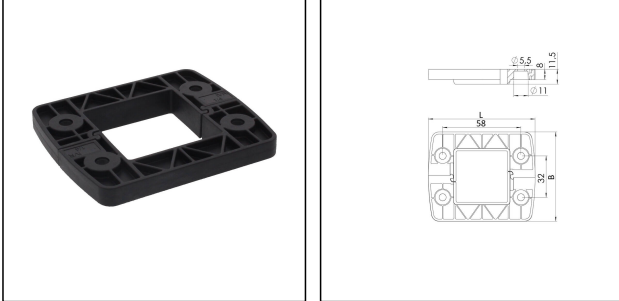

## CV 4 V0 BK

Locking frame, plastic, black, 69x80mm

Products may differ in size, colour and appearance to those shown. If you require further information or customisation, please contact us directly.

<b>Material</b>	Polyamide UL94-V0
<b>Temp. range min</b>	-40 °C
<b>Temp. range max</b>	120 °C
<b>Protection class</b>	IP66
<b>Product Color</b>	RAL 9005
<b>BxL</b>	69x80mm
<b>Type</b>	CV 4 V0 BK
<b>Order no. RAL 9005</b>	10108184
<b>Packing unit</b>	1
<b>EAN number</b>	4007686058420
<b>Tariff number</b>	39269097
<b>ETIM-Classification</b>	EC000441