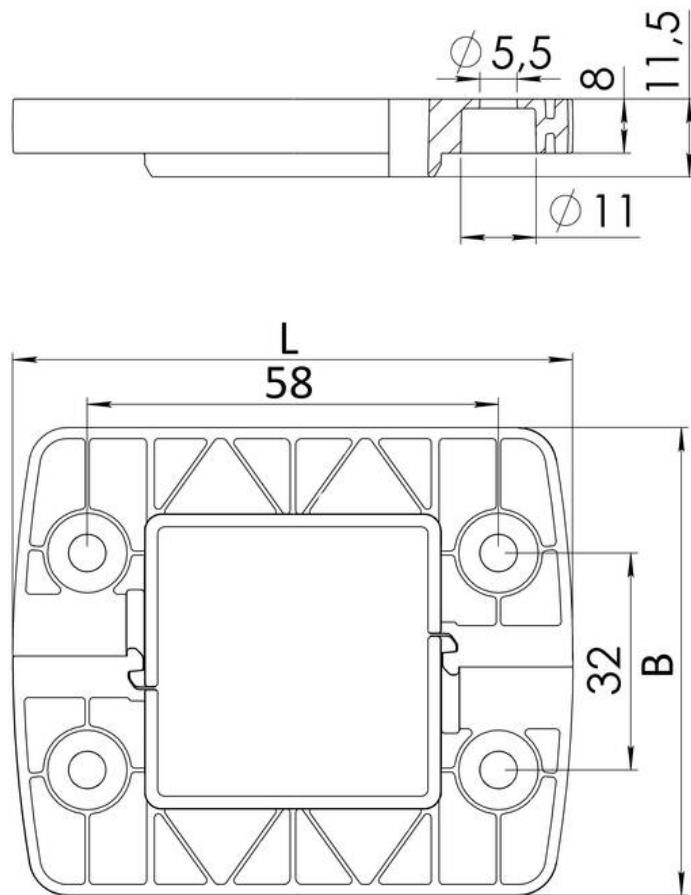

Your Contact:

WISKA Hoppmann GmbH

Kisdorfer Weg 28 · 24568 Kaltenkirchen · Germany

☎ +49-4191-508-0 · 📠 +49-4191-508-209

contact@wiska.de · www.wiska.com